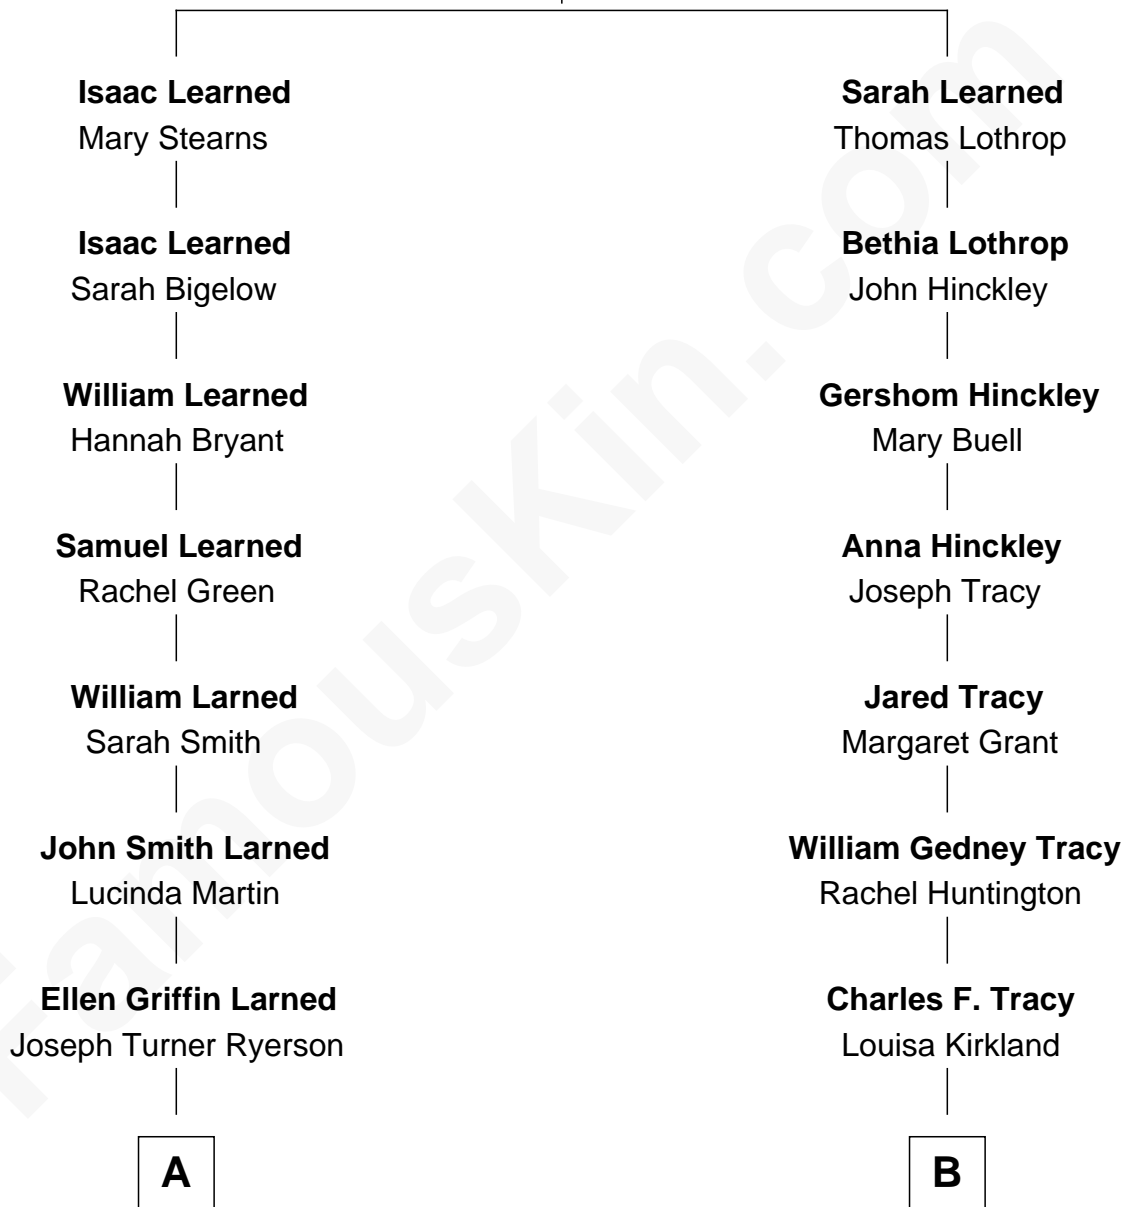

FamousKin.com
Relationship Chart of
Paget Brewster
TV Actress

8th cousin 3 times removed of

J.P. Morgan, Jr.
American Banker and Philanthropist

William Learned
 Goodith Gilman

A

Edward Larned Ryerson

Mary Pringle Mitchell

Donald Mitchell Ryerson

Isabelle McGenniss

Joan Ryerson

George Washington Wales Brewster

Galen Brewster

Hathaway Tew

Paget Brewster

TV Actress