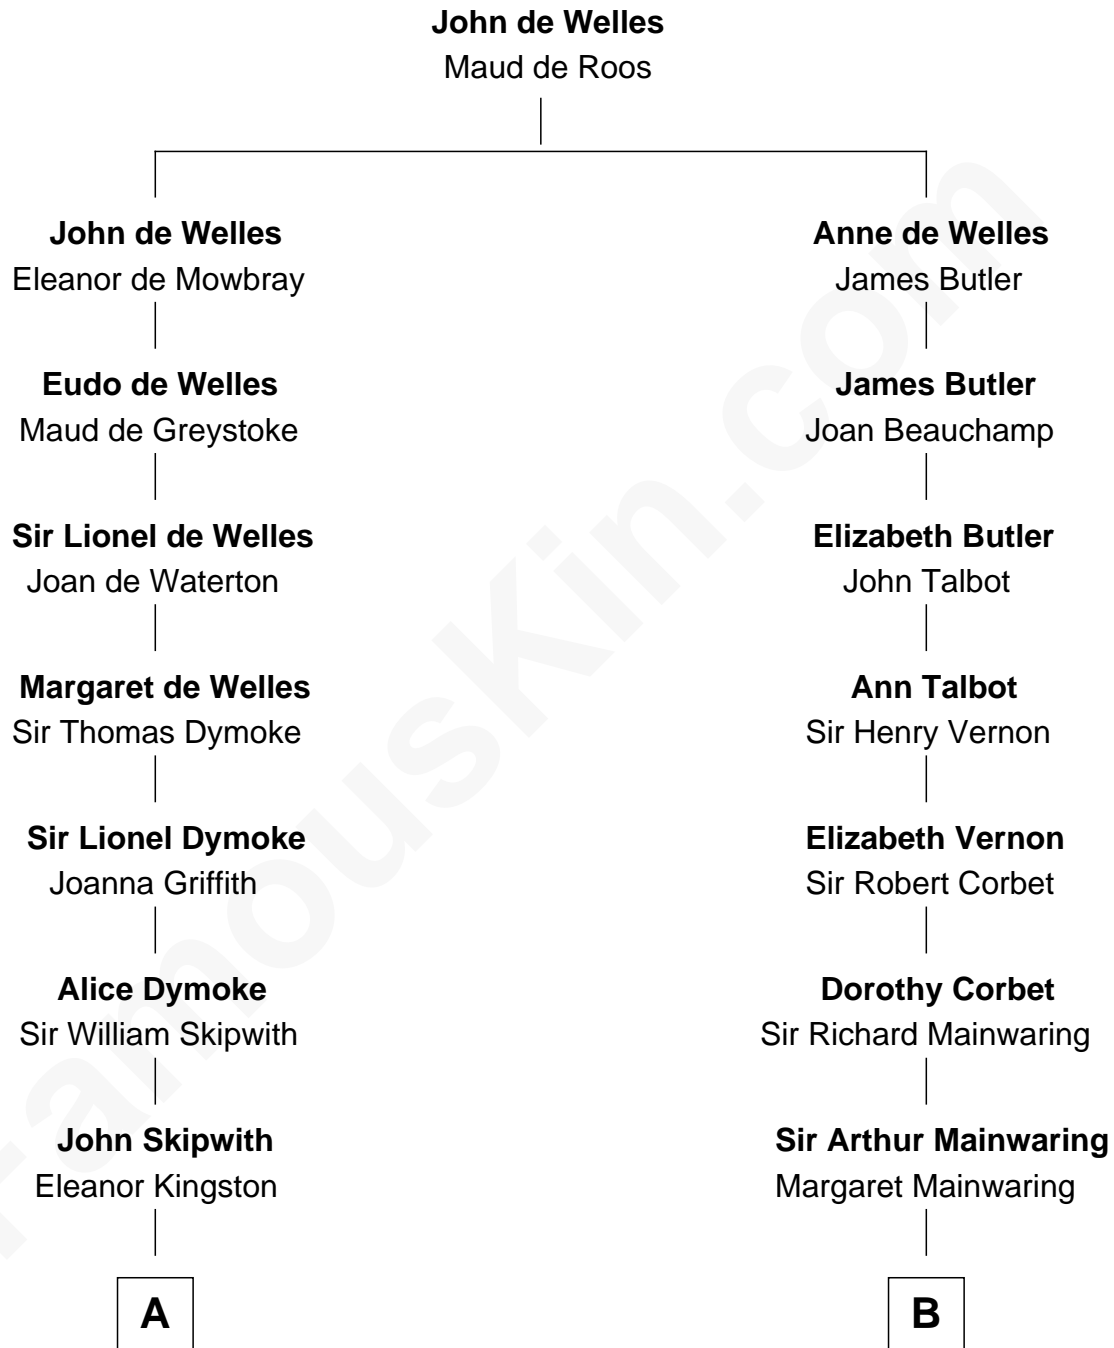

FamousKin.com
Relationship Chart of
Paget Brewster
TV Actress

17th cousin 2 times removed of

J.P. Morgan, Jr.
American Banker and Philanthropist

C

—
Joan Ryerson

George Washington Wales Brewster

—
Galen Brewster

Hathaway Tew

—
Paget Brewster

TV Actress

FamousKin.com