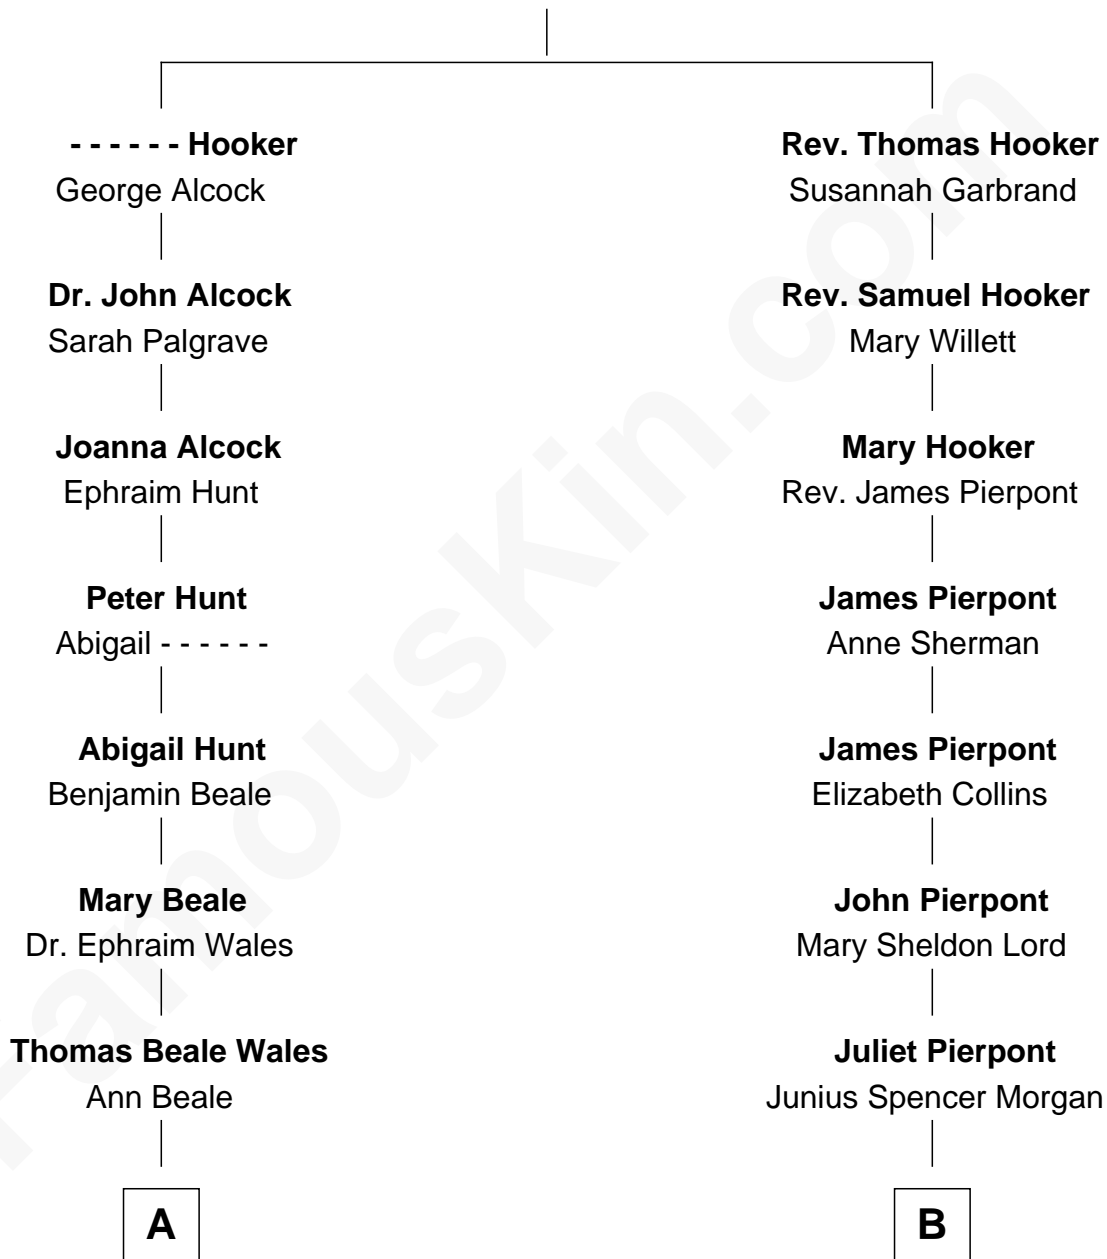

FamousKin.com
Relationship Chart of
Paget Brewster
TV Actress

8th cousin 4 times removed of

J.P. Morgan, Jr.
American Banker and Philanthropist

Thomas Hooker

A

Elizabeth Ware Wales
Nathaniel Henry Emmons

Ann Wales Emmons
Benjamin Brewster

Dr. George Washington Wales Brewster
Ellen Mackenzie Hodge

George Washington Wales Brewster
Joan Ryerson

Galen Brewster
Hathaway Tew

Paget Brewster
TV Actress

B

John Pierpont Morgan
Frances Louisa Tracy

J.P. Morgan, Jr.
American Banker and Philanthropist