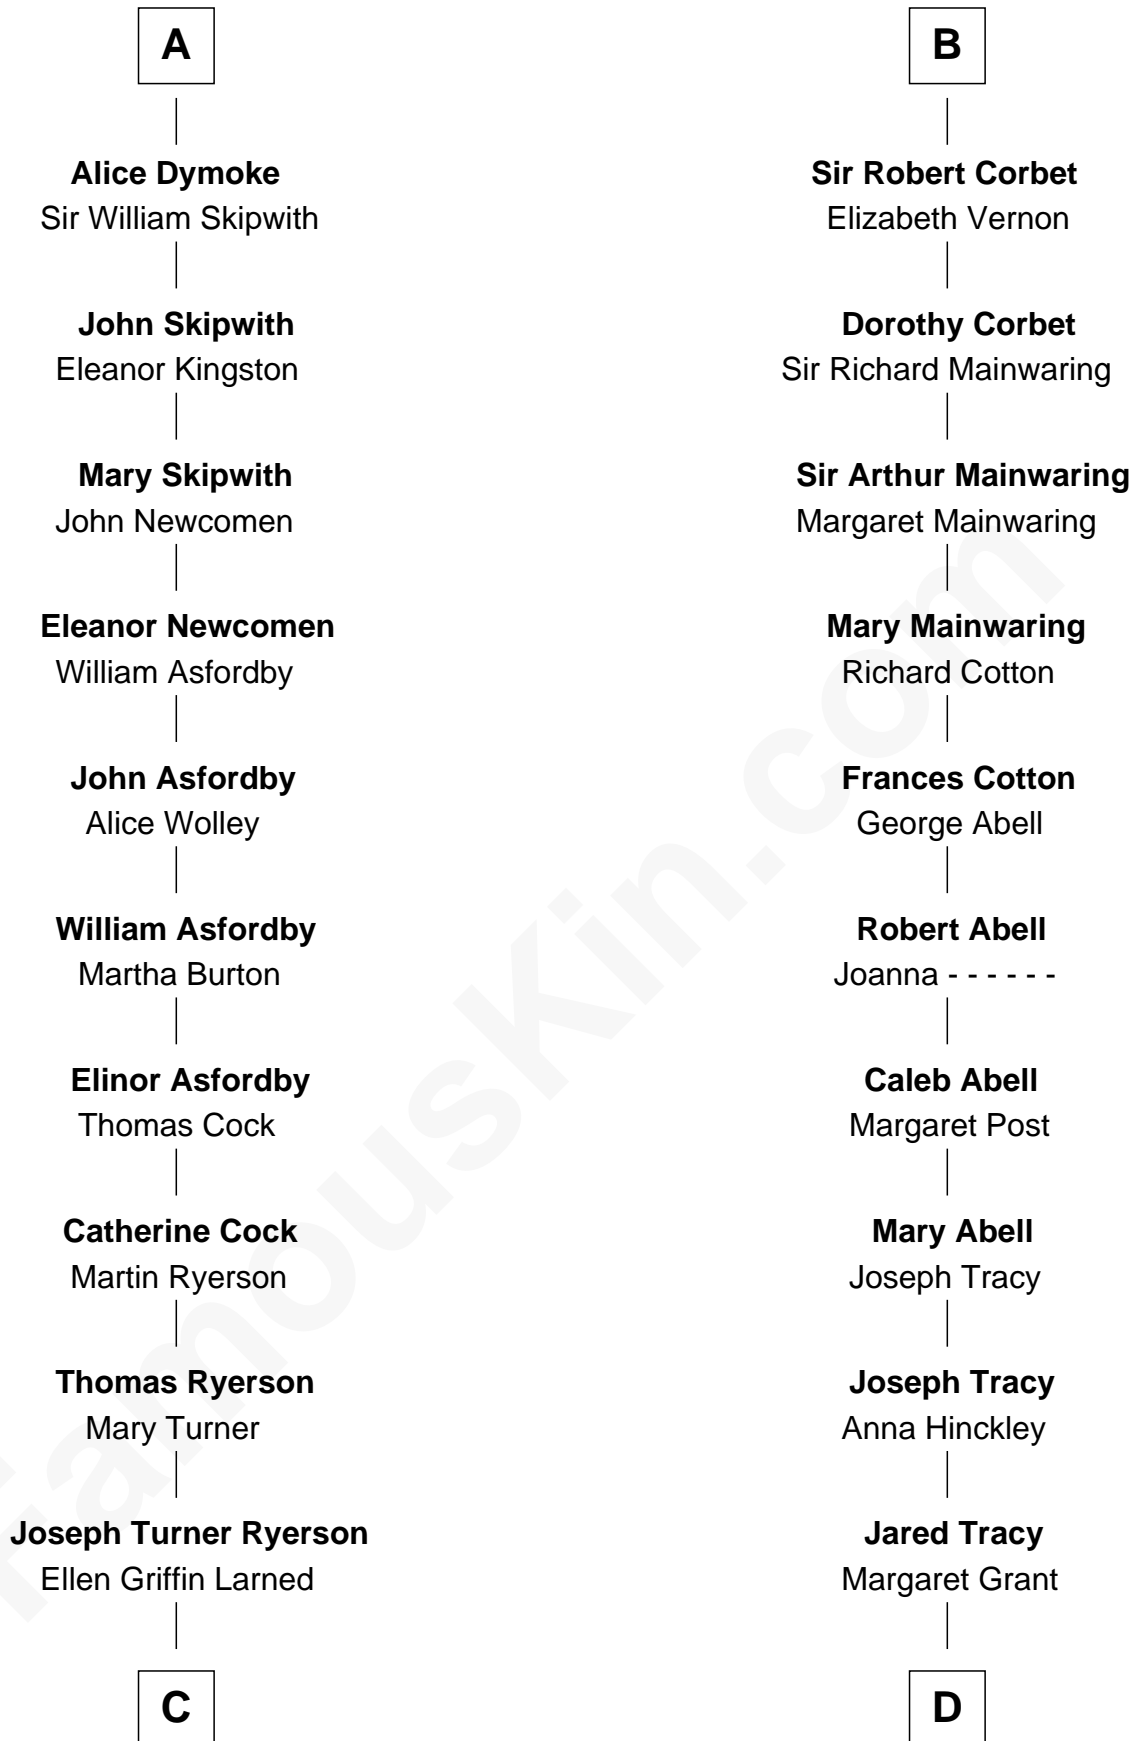

# FamousKin.com Relationship Chart of

**Paget Brewster**

*TV Actress*

20th cousin 1 time removed of

**J.P. Morgan, Jr.**

*American Banker and Philanthropist*

**Thomas of Brotherton**

Alice de Hales

John de Segrave

**Elizabeth de Segrave**

John de Mowbray

**Margaret Mowbray**

Sir Reginald Lucy

**Sir Walter Lucy**

Eleanor L'Arcedeckne

**Eleanor Lucy**

Sir Thomas Hopton

**Elizabeth Hopton**

Sir Roger Corbet

**Sir Richard Corbet**

Elizabeth Devereux

**B**

**C**

**Edward Larned Ryerson**

Mary Pringle Mitchell

**Donald Mitchell Ryerson**

Isabelle McGenniss

**Joan Ryerson**

George Washington Wales Brewster

**Galen Brewster**

Hathaway Tew

**Paget Brewster**