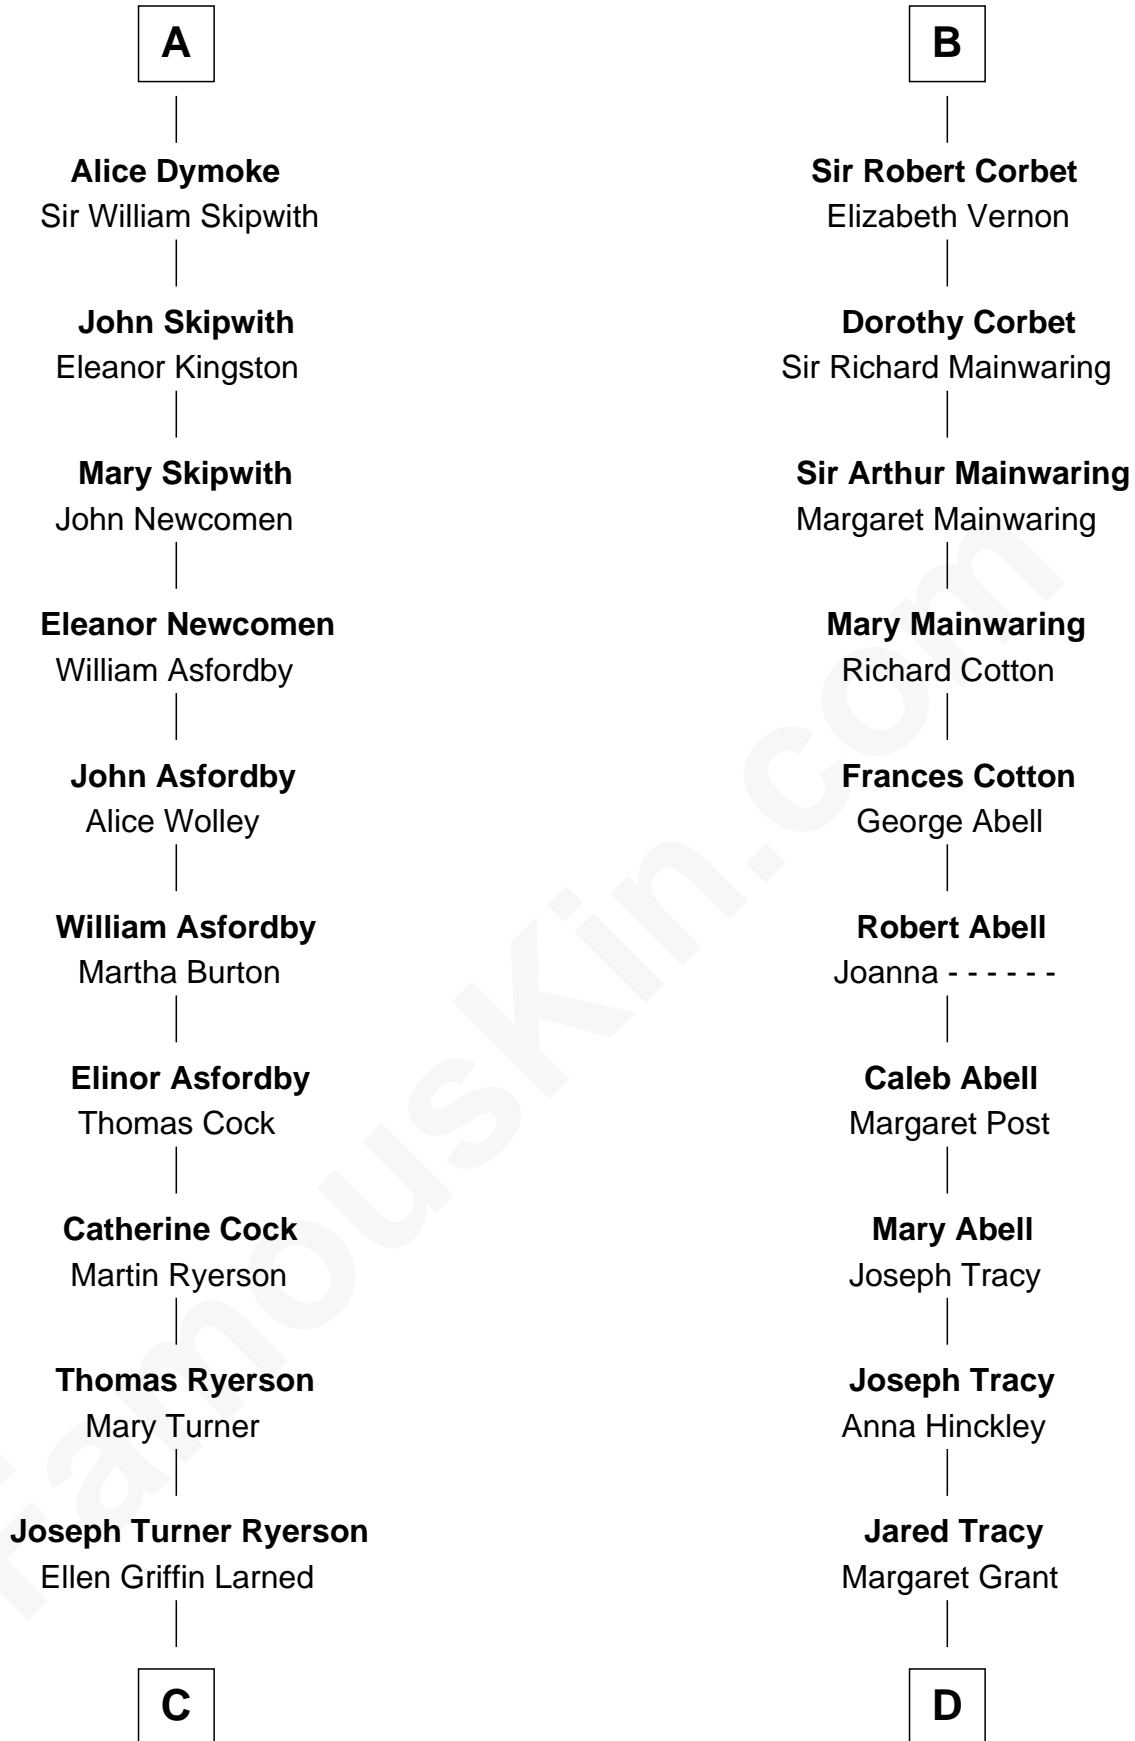

FamousKin.com Relationship Chart of

Paget Brewster

TV Actress

20th cousin 1 time removed of

J.P. Morgan, Jr.

American Banker and Philanthropist

Sir John de Mowbray

Aline de Braiose

Joan of Lancaster

John de Mowbray

Elizabeth de Segrave

Margaret Mowbray

Sir Reginald Lucy

Sir Walter Lucy

Eleanor L'Arcedeckne

Eleanor Lucy

Sir Thomas Hopton

Elizabeth Hopton

Sir Roger Corbet

Sir Richard Corbet

Elizabeth Devereux

B

C

Edward Larned Ryerson

Mary Pringle Mitchell

Donald Mitchell Ryerson

Isabelle McGenniss

Joan Ryerson

George Washington Wales Brewster

Galen Brewster

Hathaway Tew

Paget Brewster