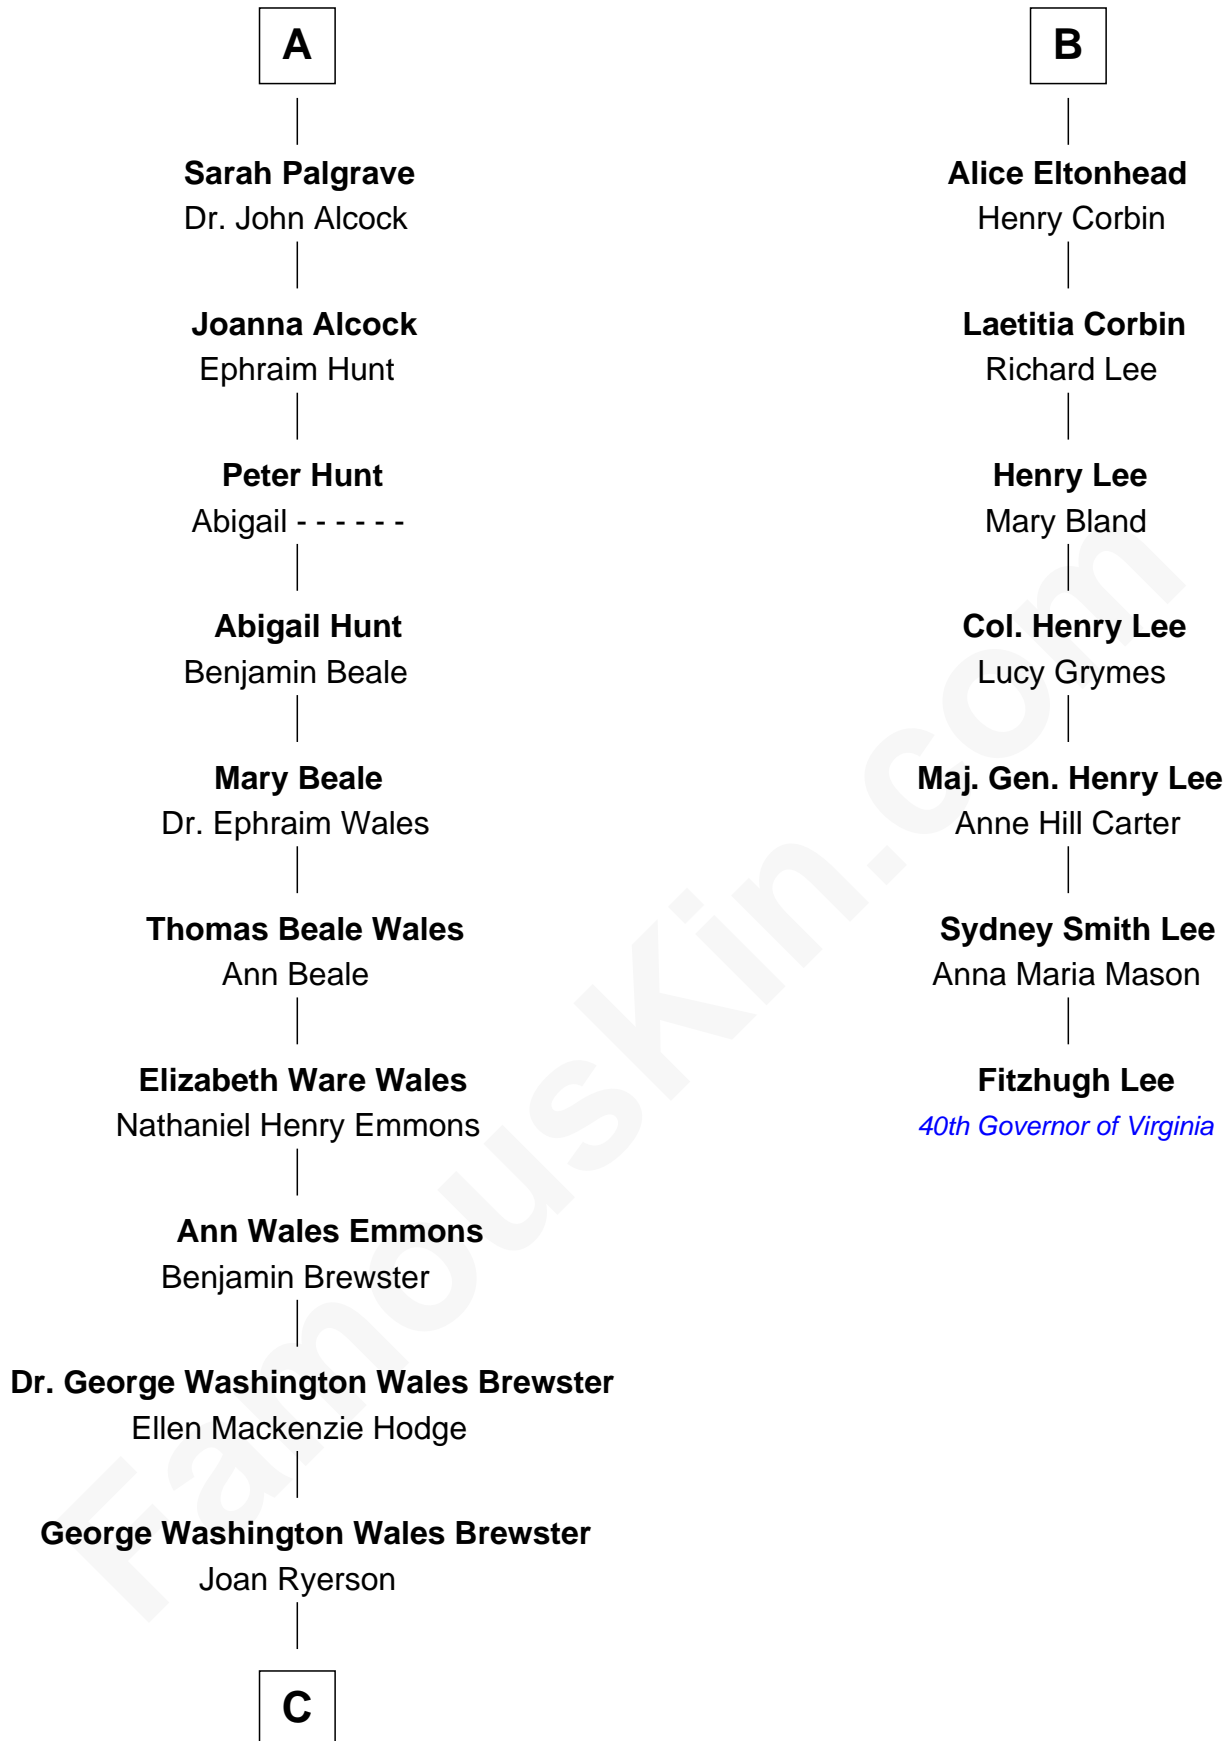

FamousKin.com Relationship Chart of

Paget Brewster

TV Actress

13th cousin 5 times removed of

Fitzhugh Lee

40th Governor of Virginia

Sir Robert Goushill

Elizabeth Fitzalan

Katherine Stanley

Sir John Savage

Dulcia Savage

Sir Henry Bold

Maud Bold

Thomas Gerard

Jennet Gerard

Richard Eltonhead

William Eltonhead

Anne Bowers

Richard Eltonhead

Anne Sutton

B

C

—
Galen Brewster
Hathaway Tew

—
Paget Brewster
TV Actress