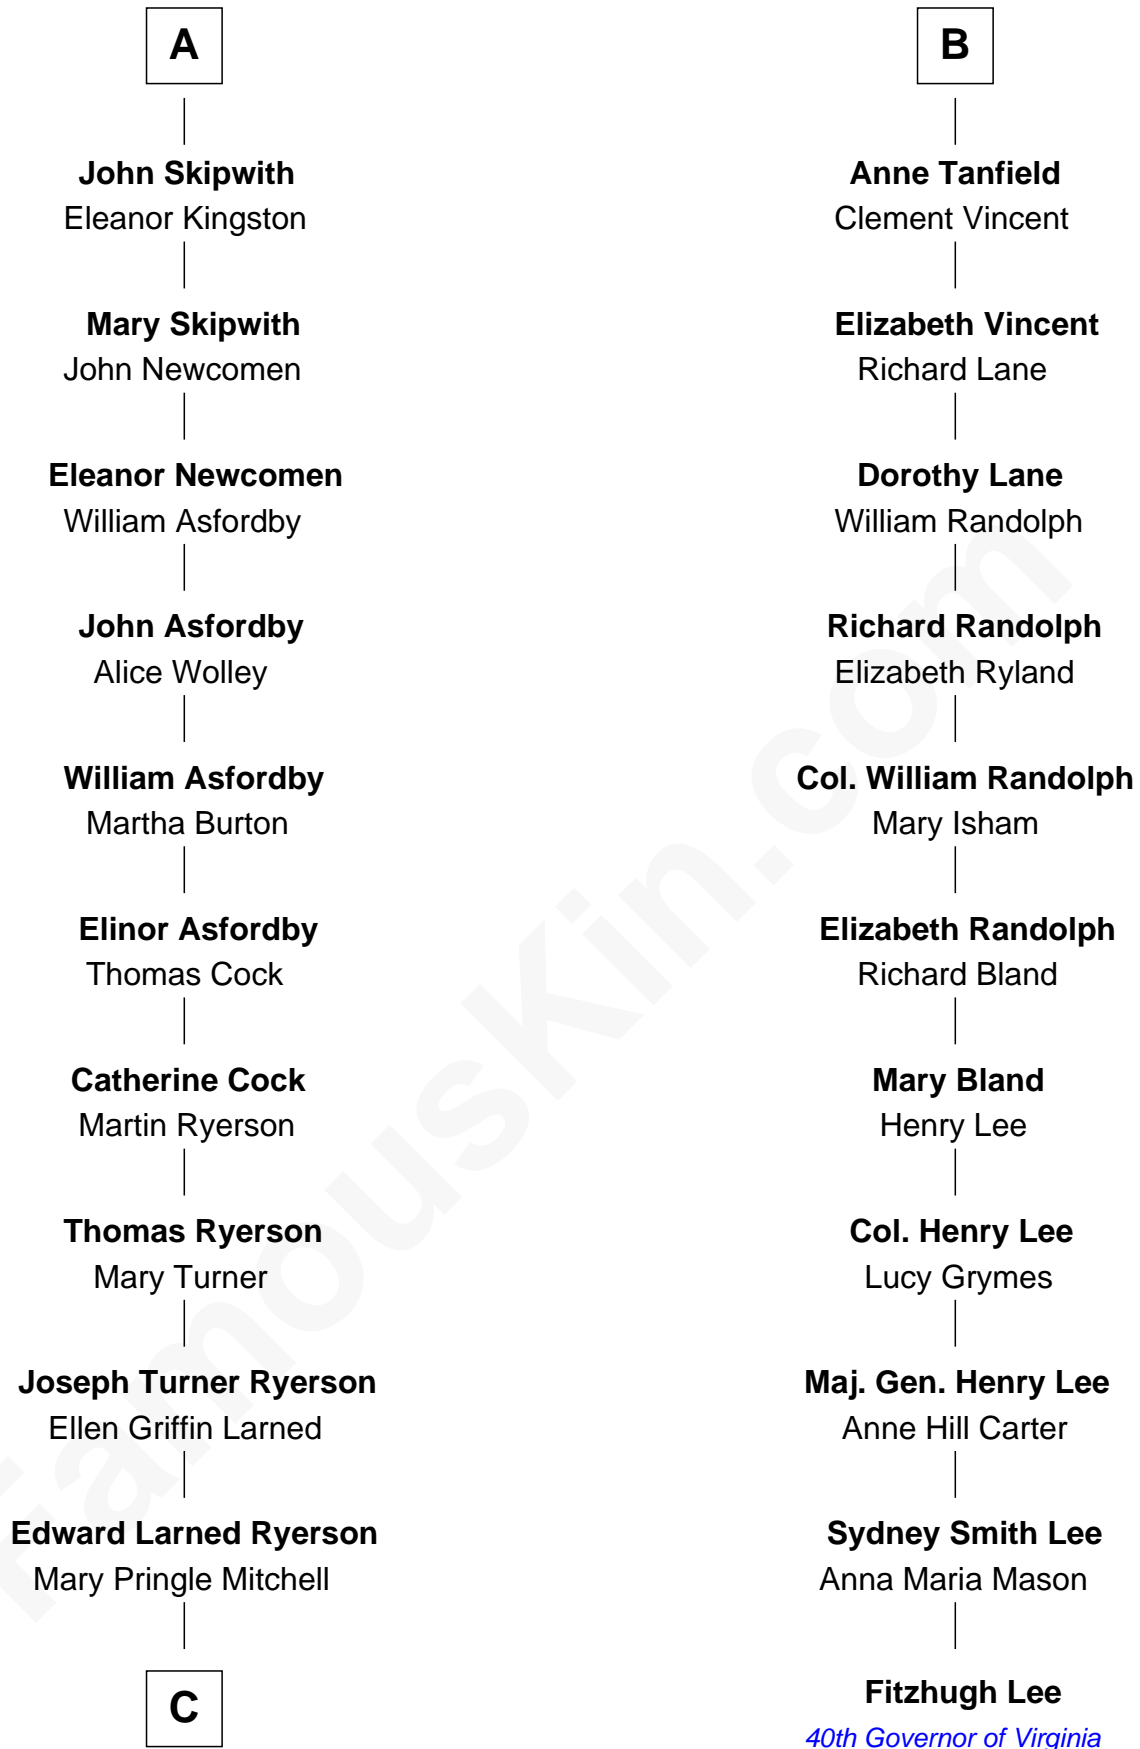

FamousKin.com Relationship Chart of

Paget Brewster

TV Actress

17th cousin 3 times removed of

Fitzhugh Lee

40th Governor of Virginia

C

—
Donald Mitchell Ryerson

Isabelle McGenniss

—
Joan Ryerson

George Washington Wales Brewster

—
Galen Brewster

Hathaway Tew

—
Paget Brewster

TV Actress

FamousKin.com