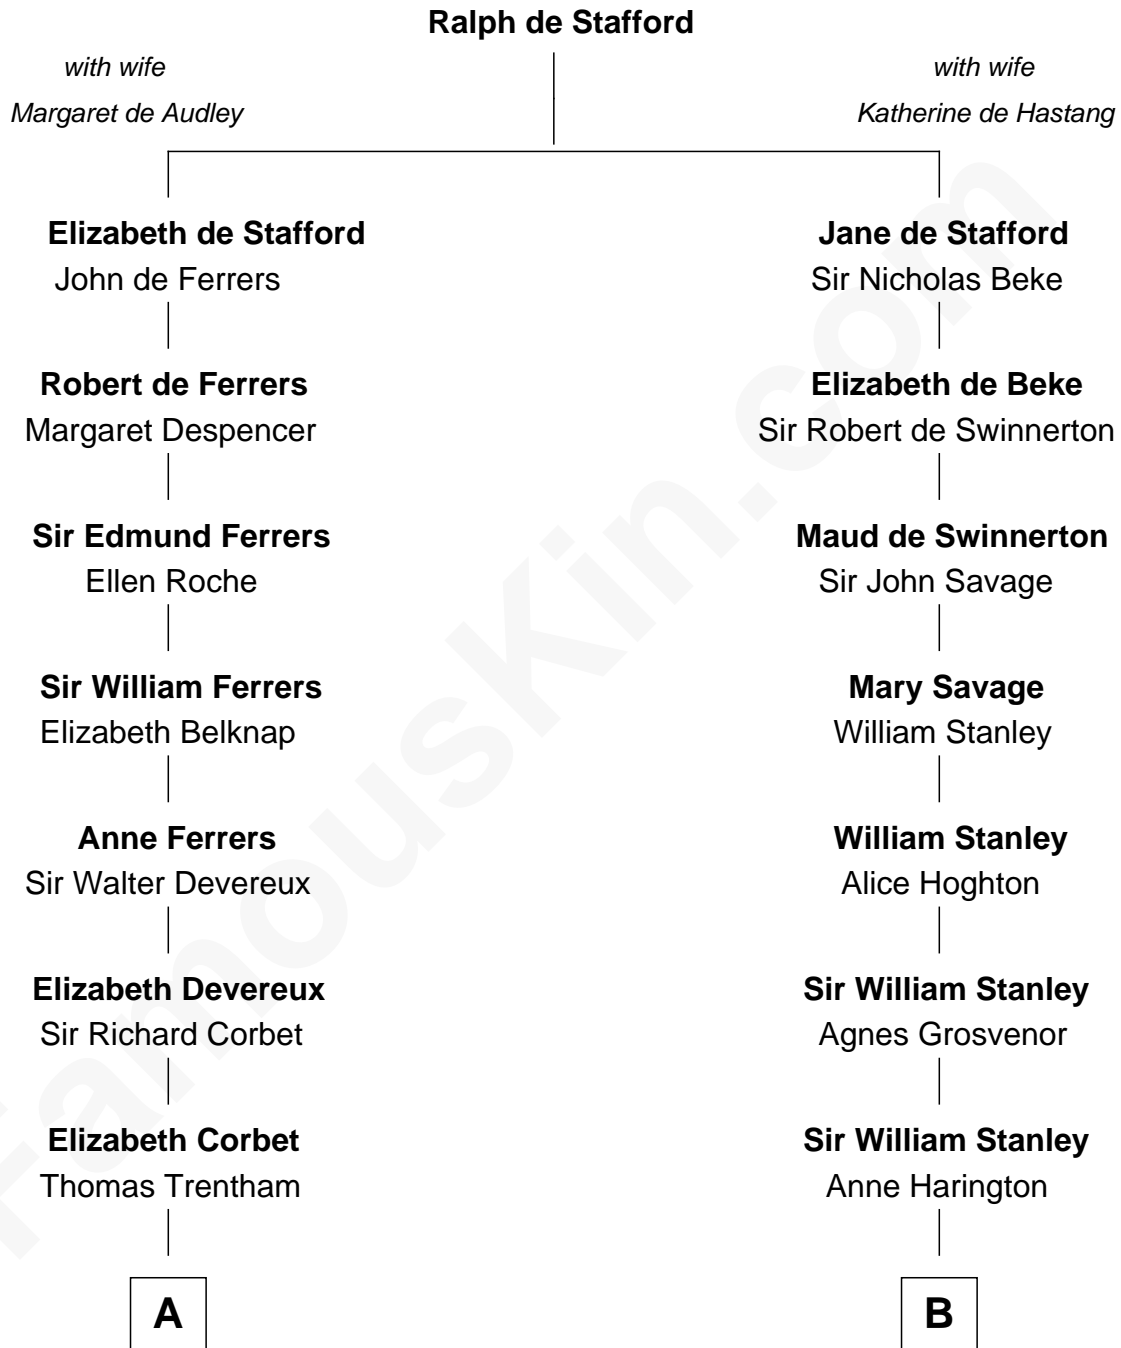

FamousKin.com
Relationship Chart of
Paget Brewster
TV Actress

14th cousin 7 times removed of
Thomas Sim Lee
2nd and 7th Governor of Maryland

C

—
Susan Savage Wilson

John Ledyard Hodge

—
Ellen Mackenzie Hodge

Dr. George Washington Wales Brewster

—
George Washington Wales Brewster

Joan Ryerson

—
Galen Brewster

Hathaway Tew

—
Paget Brewster

TV Actress