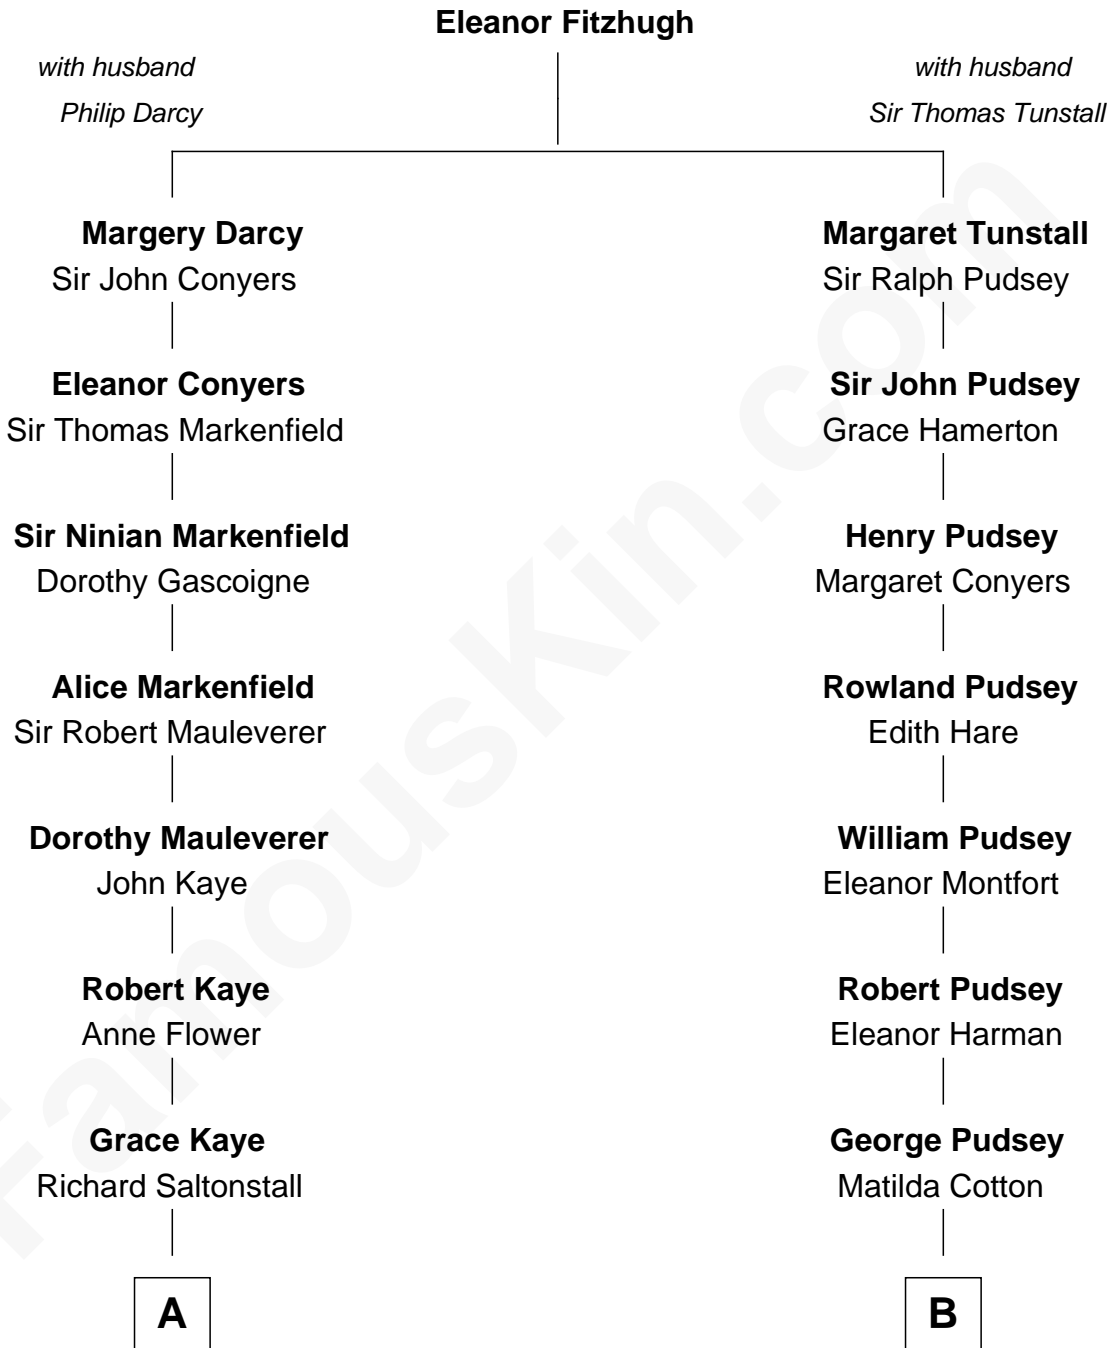

FamousKin.com
Relationship Chart of
Paget Brewster
TV Actress

13th cousin 7 times removed of
Thomas Sim Lee
2nd and 7th Governor of Maryland

C

—
Donald Mitchell Ryerson

Isabelle McGenniss

—
Joan Ryerson

George Washington Wales Brewster

—
Galen Brewster

Hathaway Tew

—
Paget Brewster

TV Actress

FamousKin.com