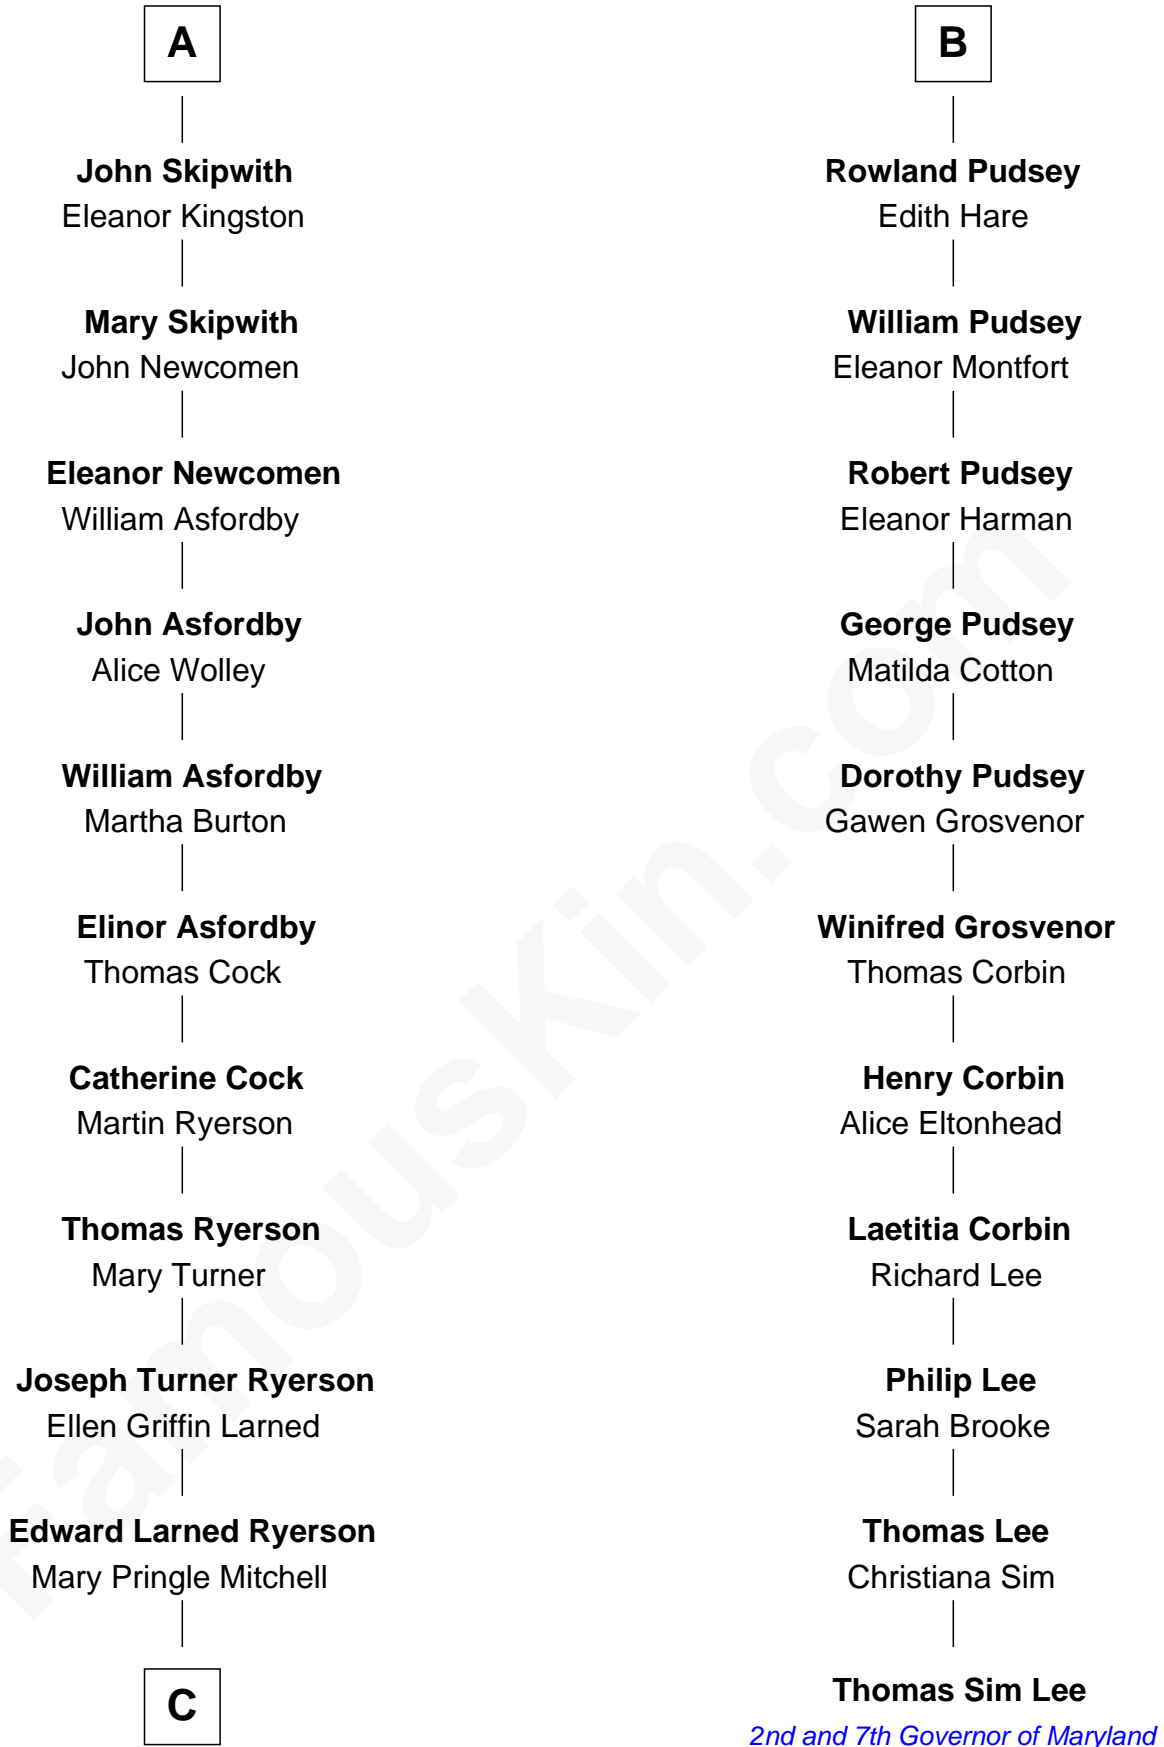

**FamousKin.com**  
**Relationship Chart of**  
**Paget Brewster**  
*TV Actress*

17th cousin 3 times removed of  
**Thomas Sim Lee**  
*2nd and 7th Governor of Maryland*

**C**

—  
**Donald Mitchell Ryerson**

Isabelle McGenniss

—  
**Joan Ryerson**

George Washington Wales Brewster

—  
**Galen Brewster**

Hathaway Tew

—  
**Paget Brewster**

*TV Actress*

FamousKin.com