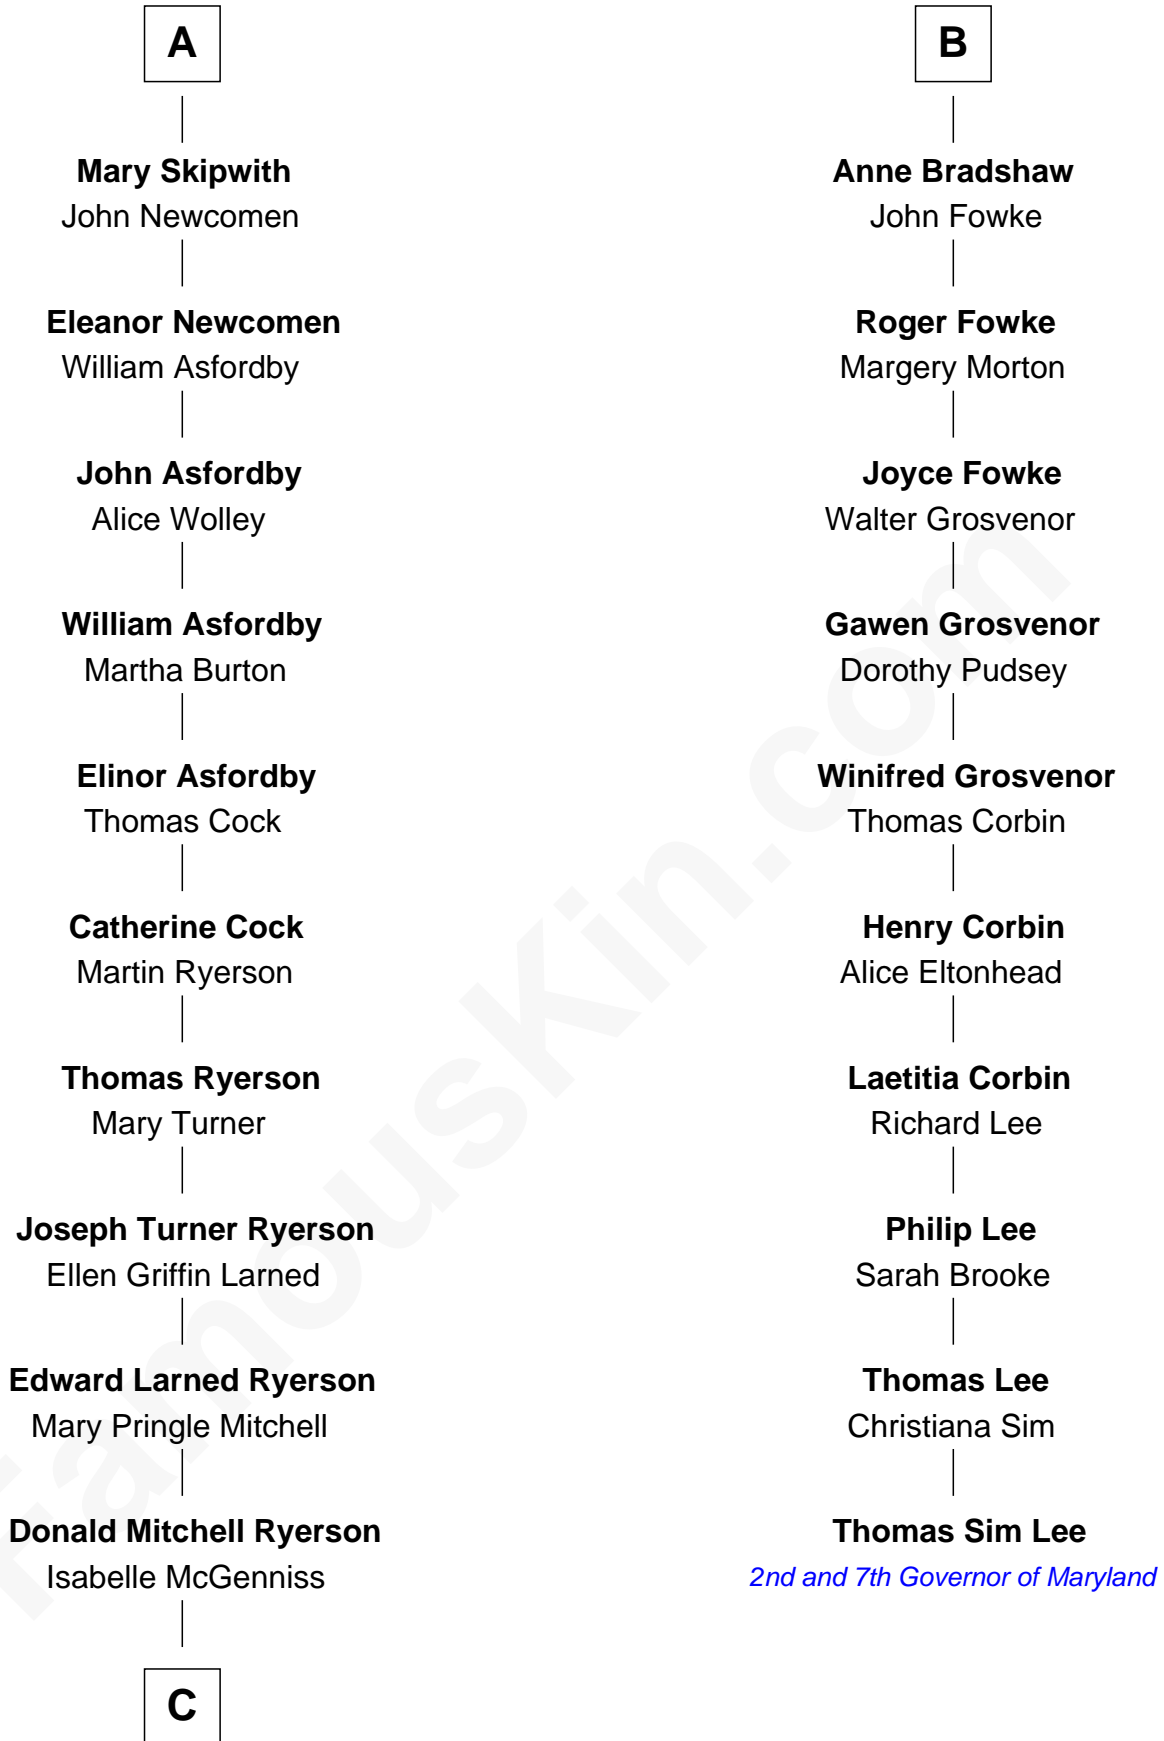

FamousKin.com
Relationship Chart of
Paget Brewster
TV Actress

16th cousin 3 times removed of
Thomas Sim Lee
2nd and 7th Governor of Maryland

C

—
Joan Ryerson

George Washington Wales Brewster

—
Galen Brewster

Hathaway Tew

—
Paget Brewster

TV Actress

FamousKin.com