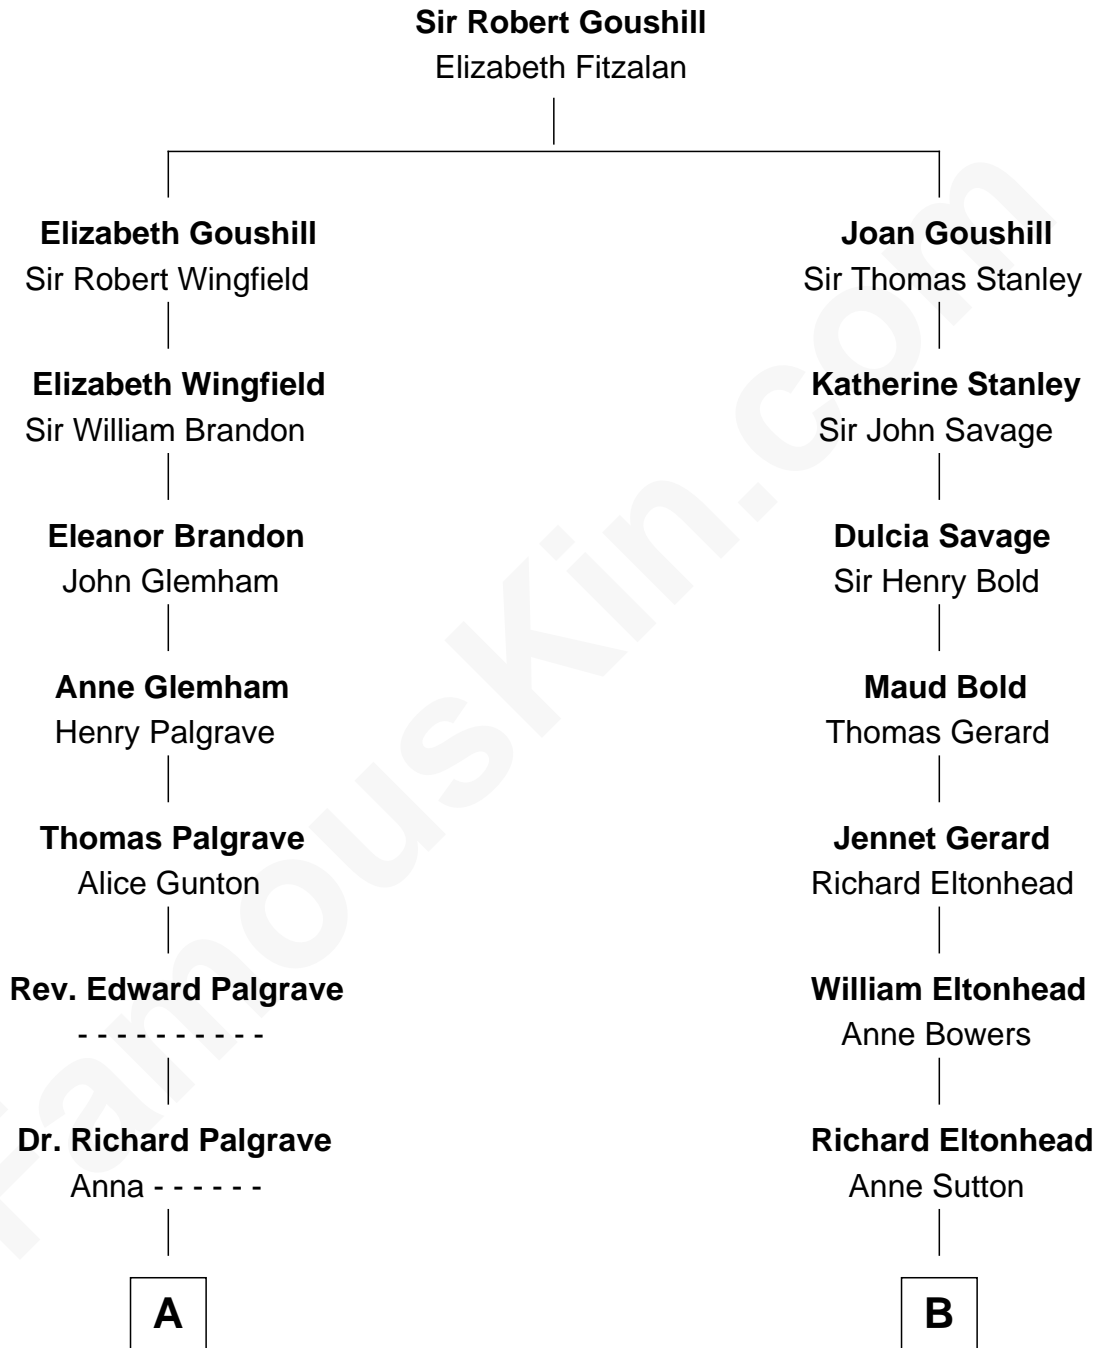

FamousKin.com
Relationship Chart of
Paget Brewster
TV Actress

11th cousin 7 times removed of

Thomas Sim Lee
2nd and 7th Governor of Maryland

C

Galen Brewster
Hathaway Tew

Paget Brewster
TV Actress

FamousKin.com