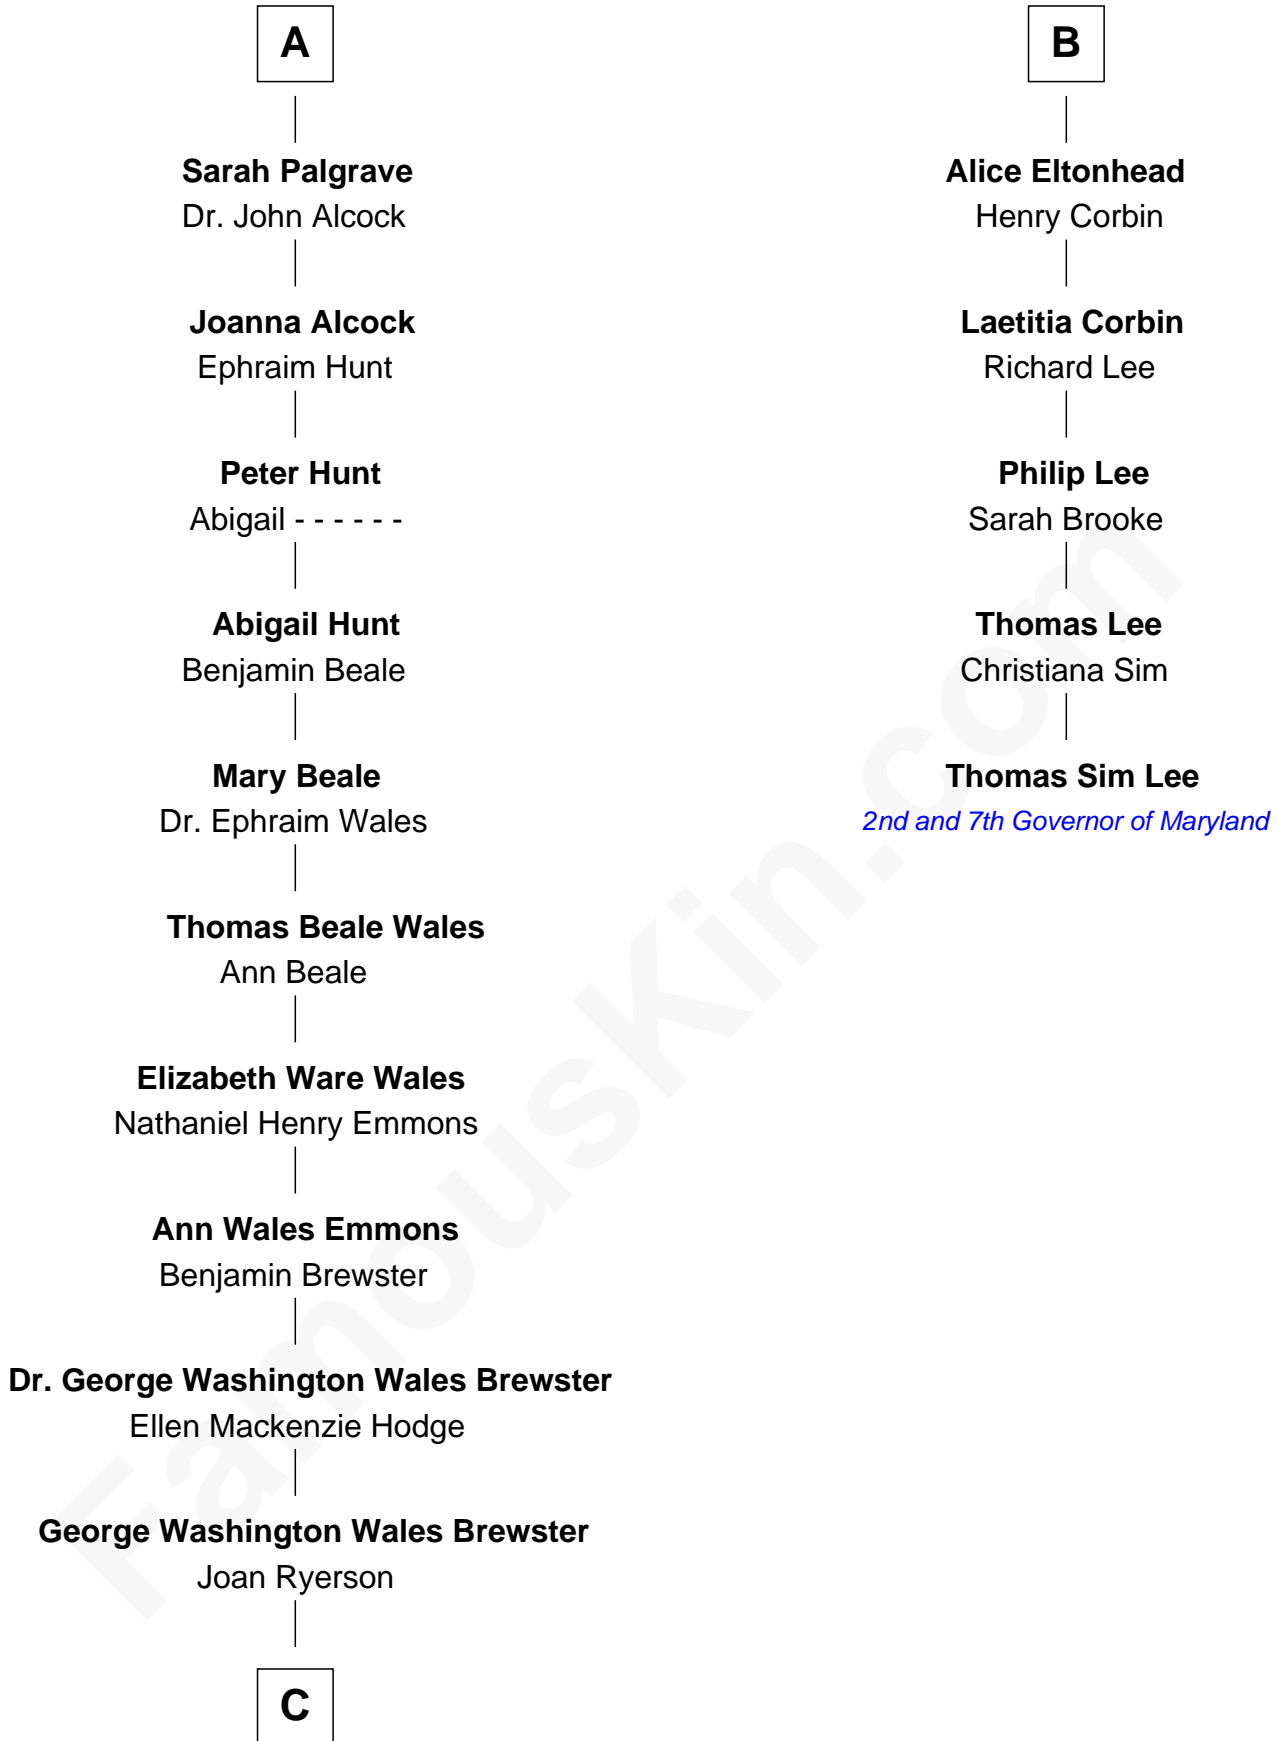

FamousKin.com
Relationship Chart of
Paget Brewster
TV Actress

11th cousin 7 times removed of

Thomas Sim Lee
2nd and 7th Governor of Maryland

C

Galen Brewster
Hathaway Tew

Paget Brewster
TV Actress

FamousKin.com