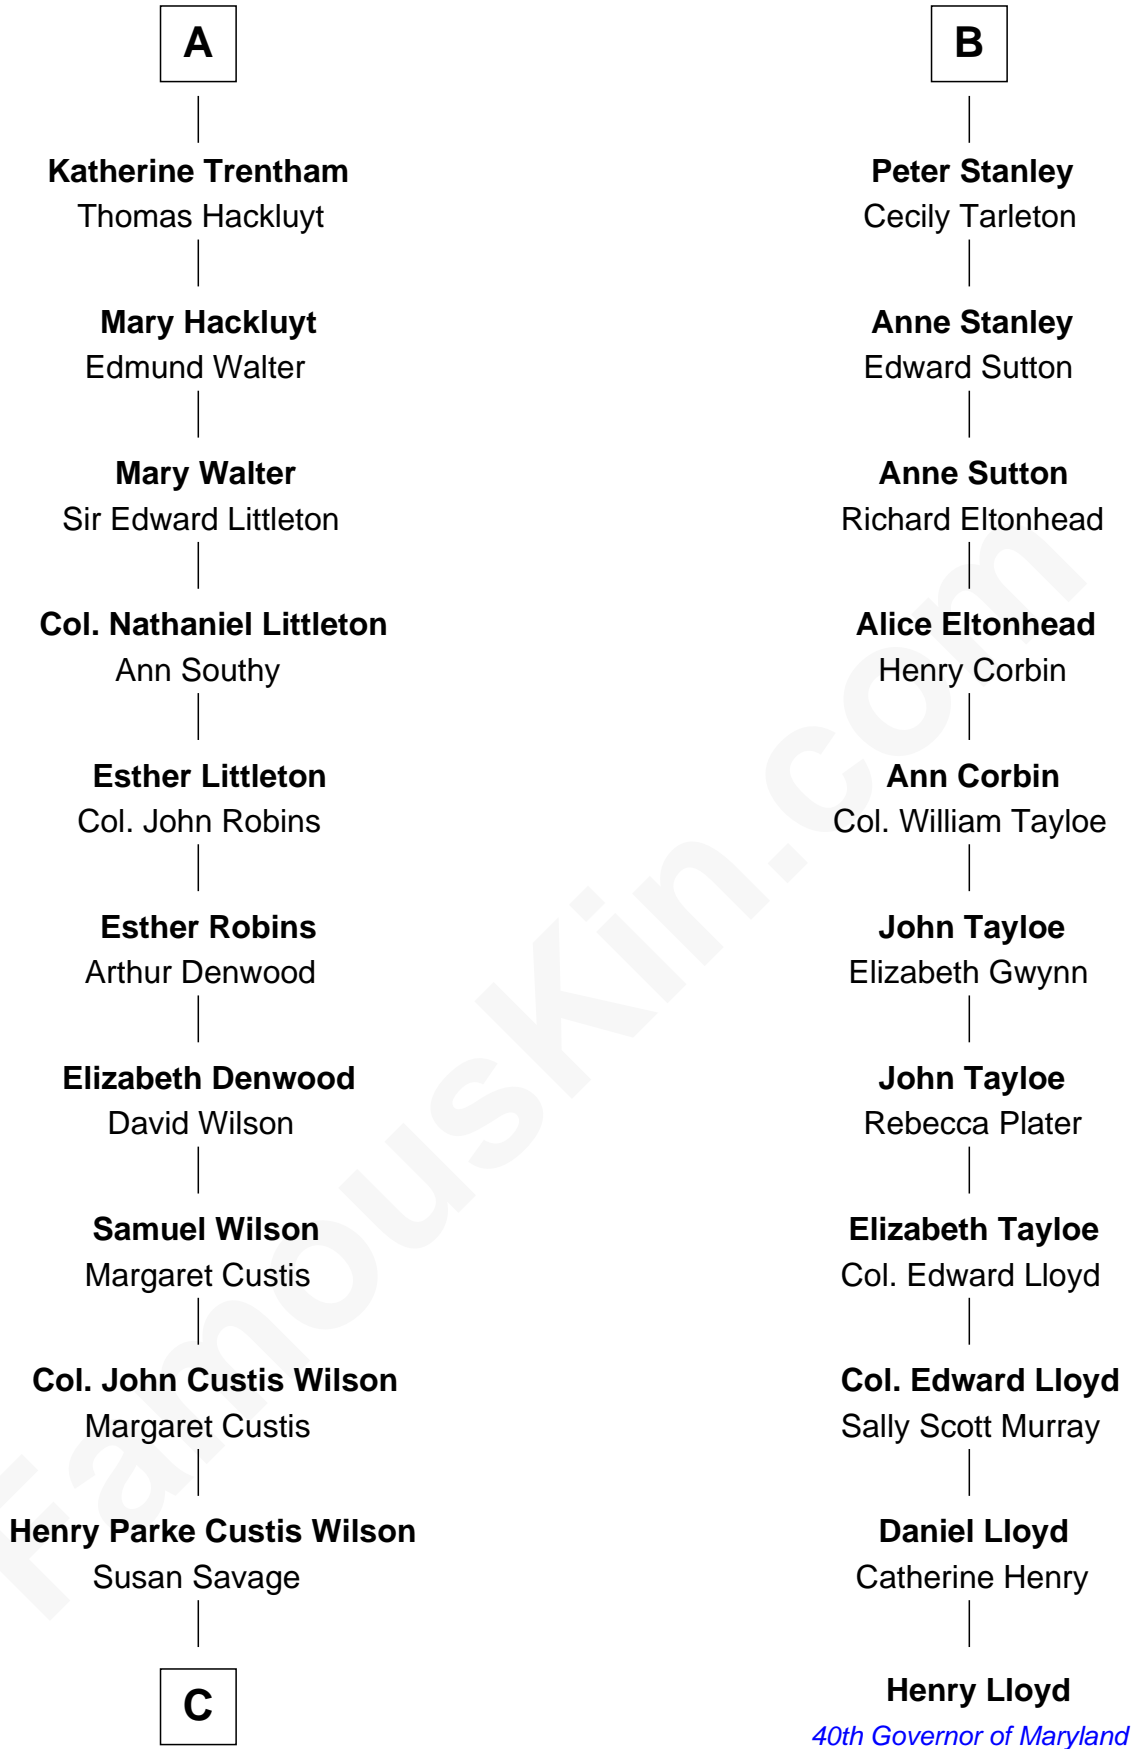

FamousKin.com
Relationship Chart of
Paget Brewster
TV Actress

17th cousin 4 times removed of
Henry Lloyd
40th Governor of Maryland

C

—
Susan Savage Wilson

John Ledyard Hodge

—
Ellen Mackenzie Hodge

Dr. George Washington Wales Brewster

—
George Washington Wales Brewster

Joan Ryerson

—
Galen Brewster

Hathaway Tew

—
Paget Brewster

TV Actress