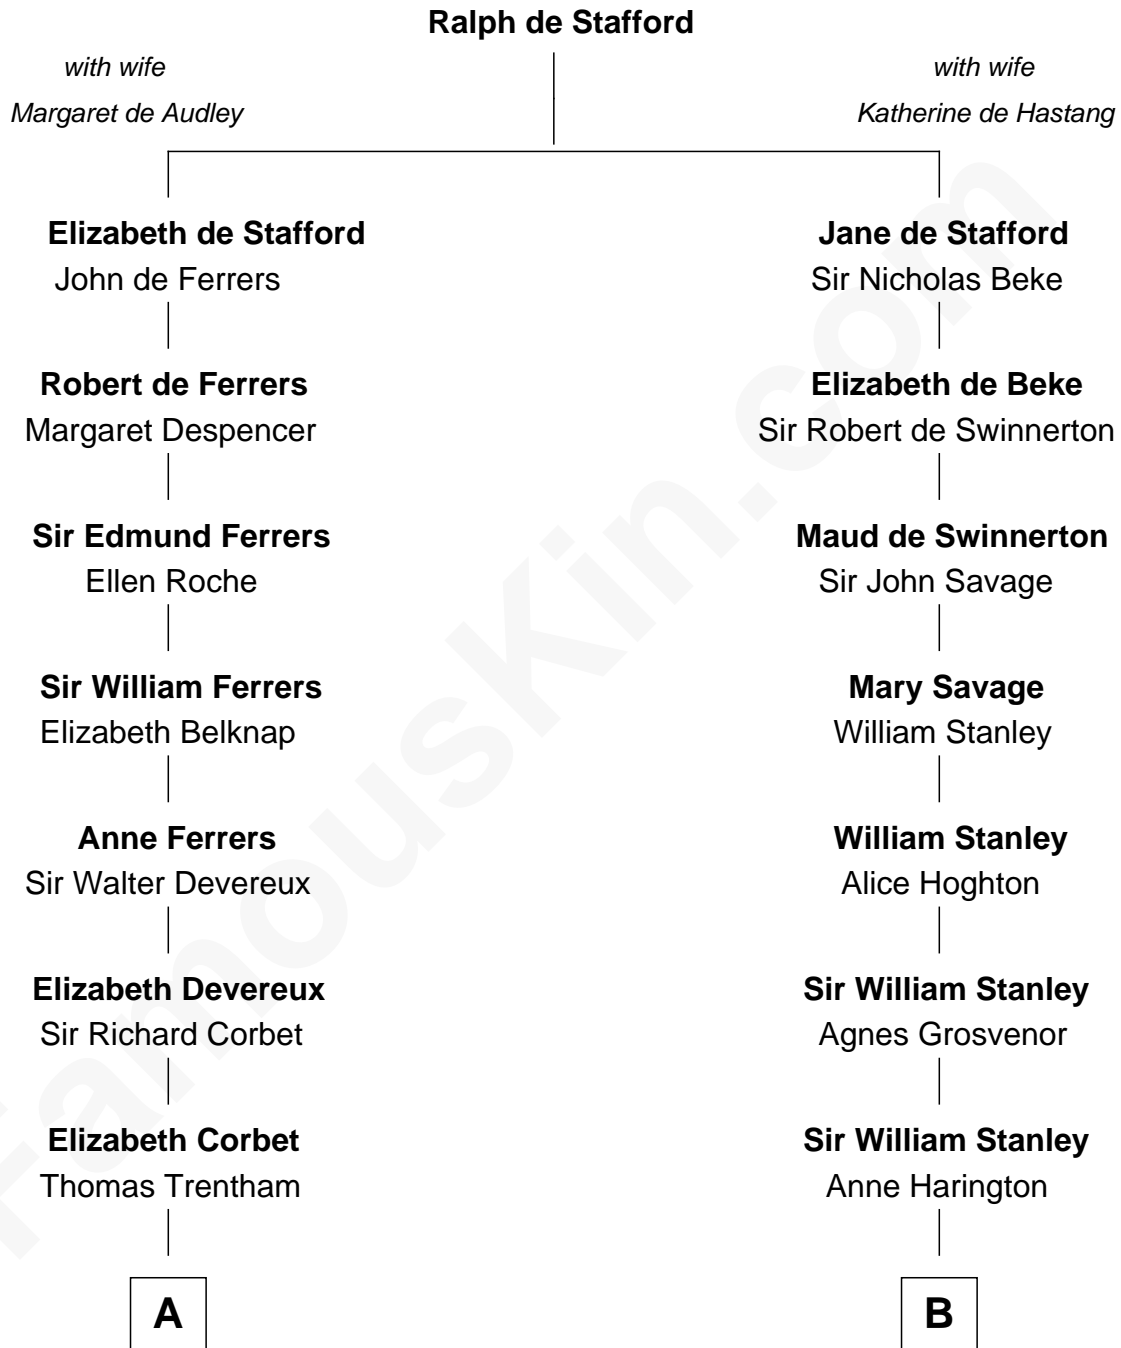

FamousKin.com
Relationship Chart of
Paget Brewster
TV Actress

17th cousin 4 times removed of
Henry Lloyd
40th Governor of Maryland

C

—
Susan Savage Wilson

John Ledyard Hodge

—
Ellen Mackenzie Hodge

Dr. George Washington Wales Brewster

—
George Washington Wales Brewster

Joan Ryerson

—
Galen Brewster

Hathaway Tew

—
Paget Brewster

TV Actress