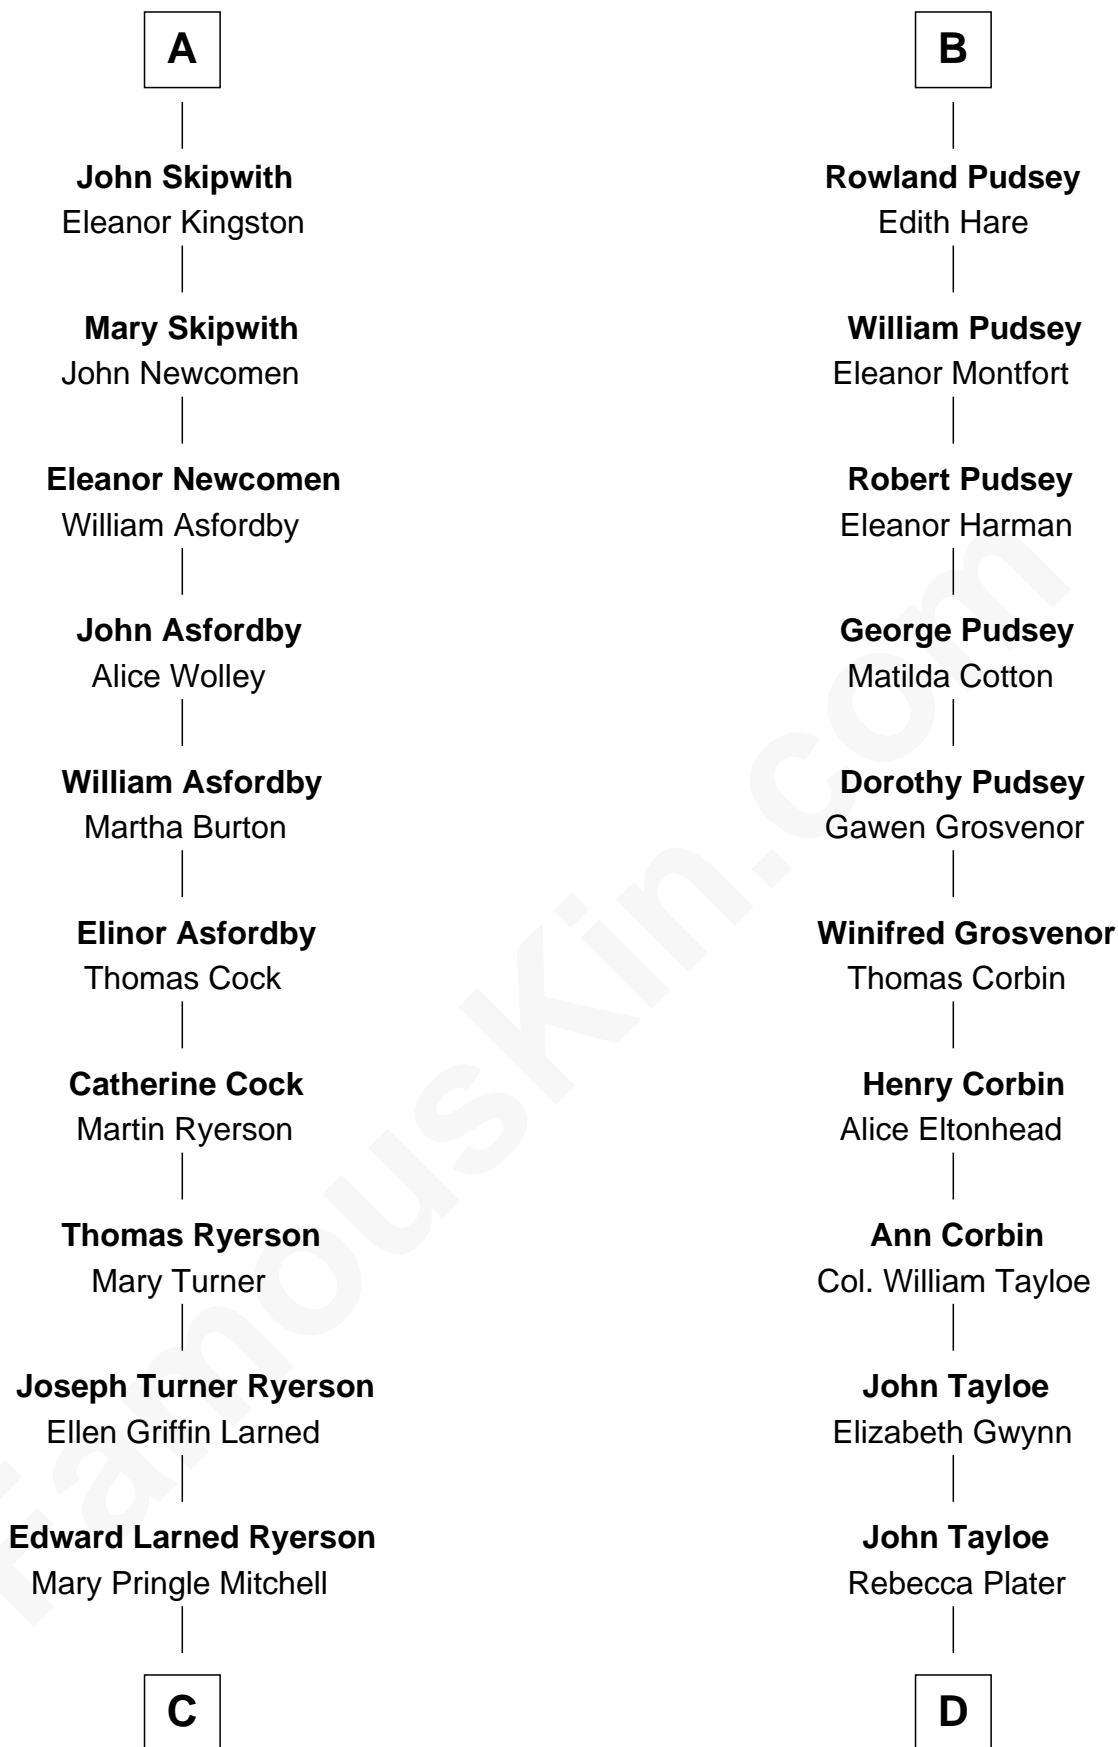

# FamousKin.com Relationship Chart of

**Paget Brewster**

*TV Actress*

20th cousin of

**Henry Lloyd**

*40th Governor of Maryland*

**Sir Geoffrey le Scrope**

Ivetta de Ros

Joan - - - - -

**Joan Scrope**

Henry Fitzhugh

**Henry FitzHugh**

Elizabeth Grey

**Eleanor Fitzhugh**

Sir Thomas Tunstall

**Margaret Tunstall**

Sir Ralph Pudsey

**Sir John Pudsey**

Grace Hamerton

**Henry Pudsey**

Margaret Conyers

**B**

**C**

**Donald Mitchell Ryerson**

Isabelle McGenniss

**Joan Ryerson**

George Washington Wales Brewster

**Galen Brewster**

Hathaway Tew

**Paget Brewster**

*TV Actress*

**D**