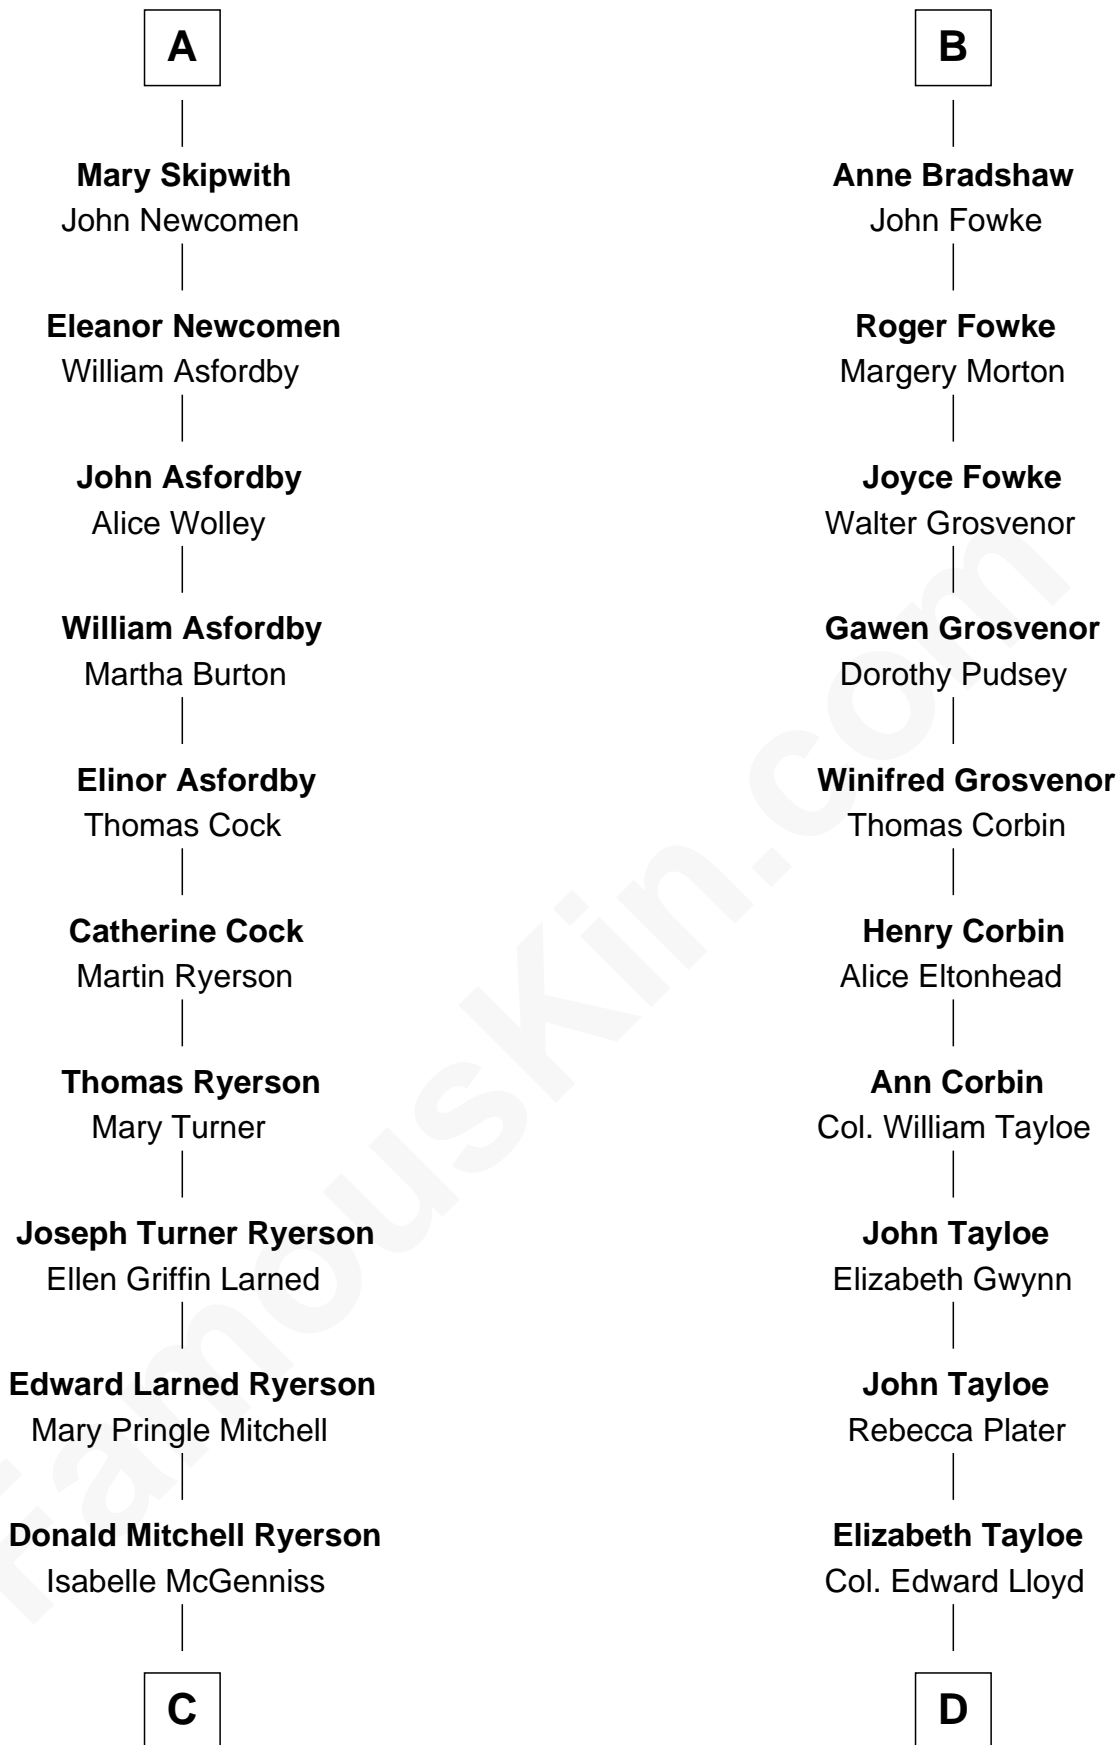

FamousKin.com Relationship Chart of

Paget Brewster

TV Actress

19th cousin of

Henry Lloyd

40th Governor of Maryland

John de Welles

Maud de Roos

John de Welles
Eleanor de Mowbray

Eudo de Welles
Maud de Greystoke

Sir Lionel de Welles
Joan de Waterton

Margaret de Welles
Sir Thomas Dymoke

Sir Lionel Dymoke
Joanna Griffith

Alice Dymoke
Sir William Skipwith

John Skipwith
Eleanor Kingston

A

Margery de Welles
Stephen le Scrope

Maude le Scrope
Sir Baldwin Freville

Joyce Freville
Sir Roger Aston

Sir Robert Aston
Isabel Brereton

John Aston
Elizabeth Delves

Margaret Aston
John Kinnersley

Isabel Kinnersley
John Bradshaw

B

C

Joan Ryerson

George Washington Wales Brewster

Galen Brewster

Hathaway Tew

Paget Brewster