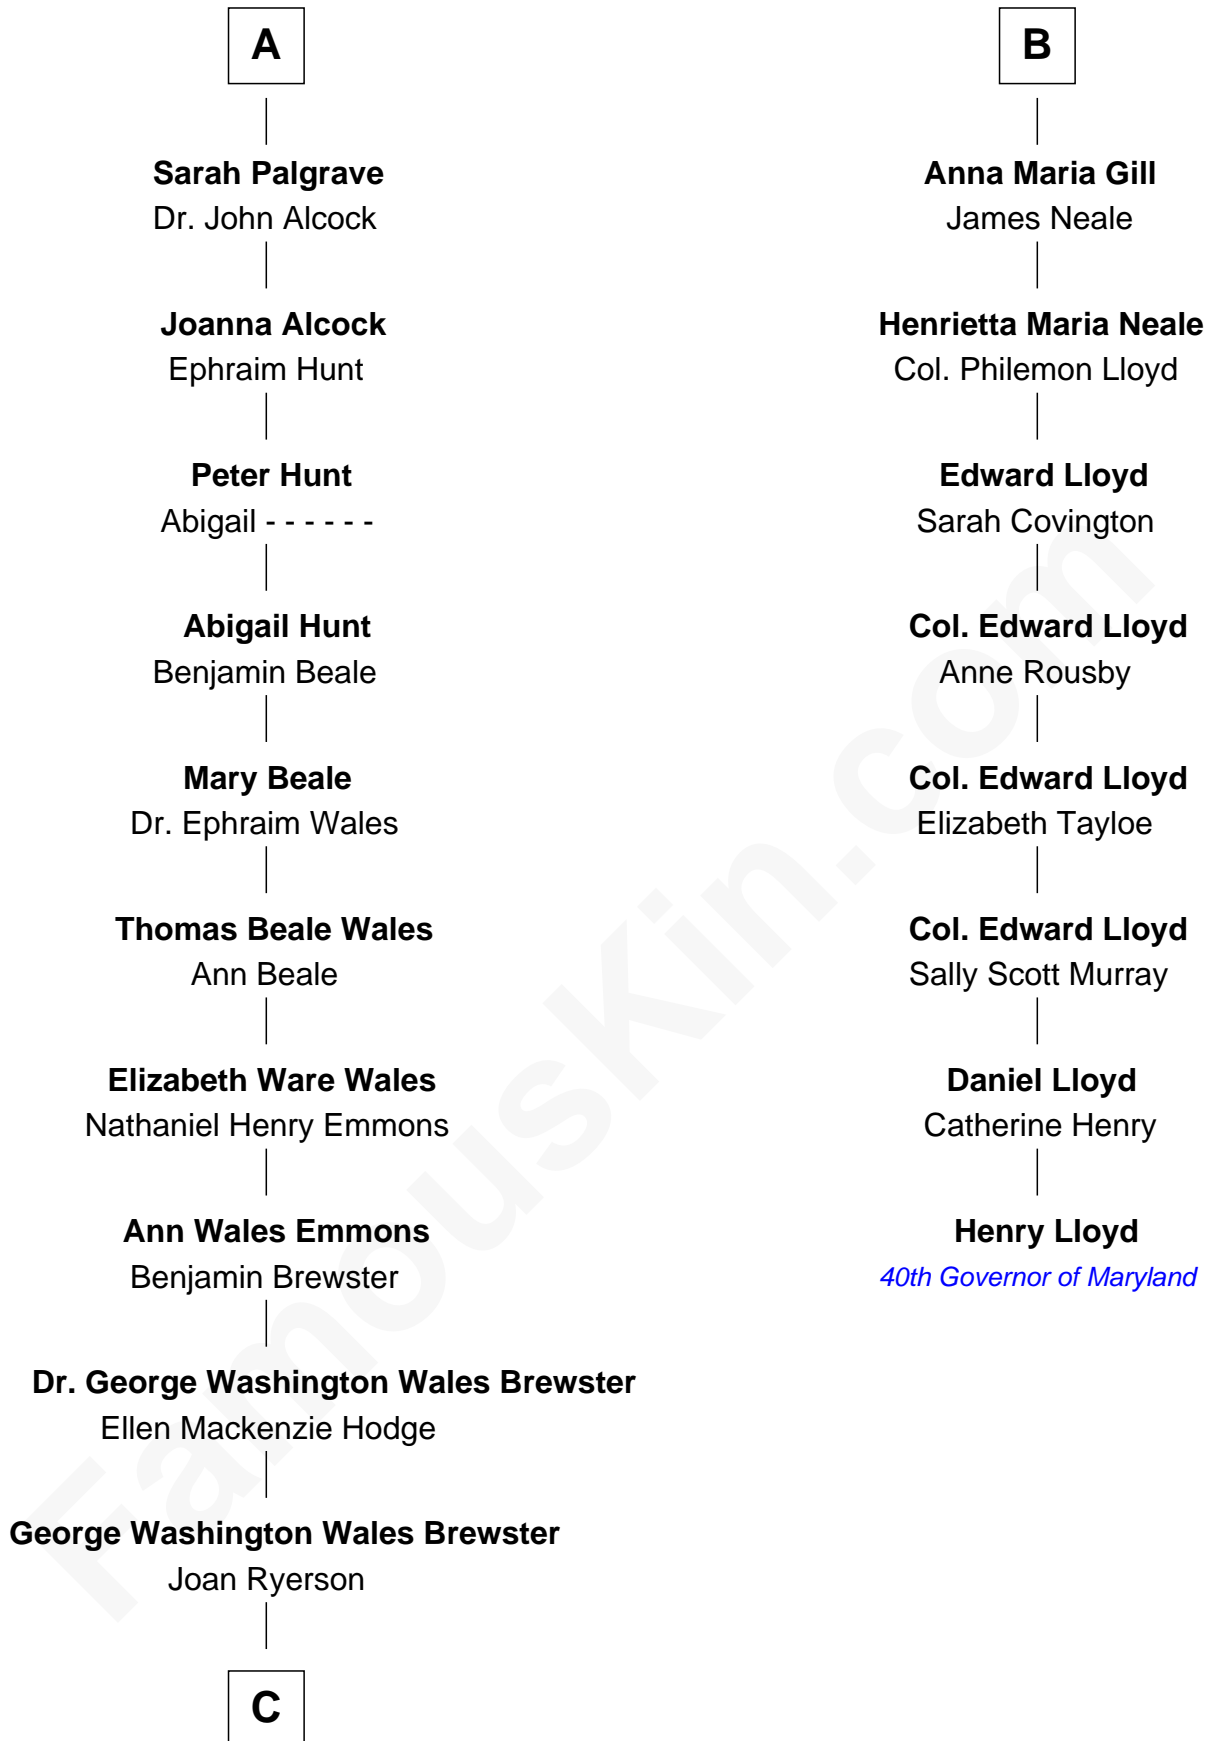

FamousKin.com Relationship Chart of

Paget Brewster

TV Actress

14th cousin 4 times removed of

Henry Lloyd

40th Governor of Maryland

Sir Robert Goushill

Elizabeth Fitzalan

Sir John Stanley

Elizabeth Weever

Margery Stanley

Sir William Torbock

Thomas Torbock

Elizabeth Moore

William Torbock

Catherine Gerard

Margaret Torbock

Oliver Mainwaring

Mary Mainwaring

Benjamin Gill

B

C

—
Galen Brewster
Hathaway Tew

—
Paget Brewster
TV Actress