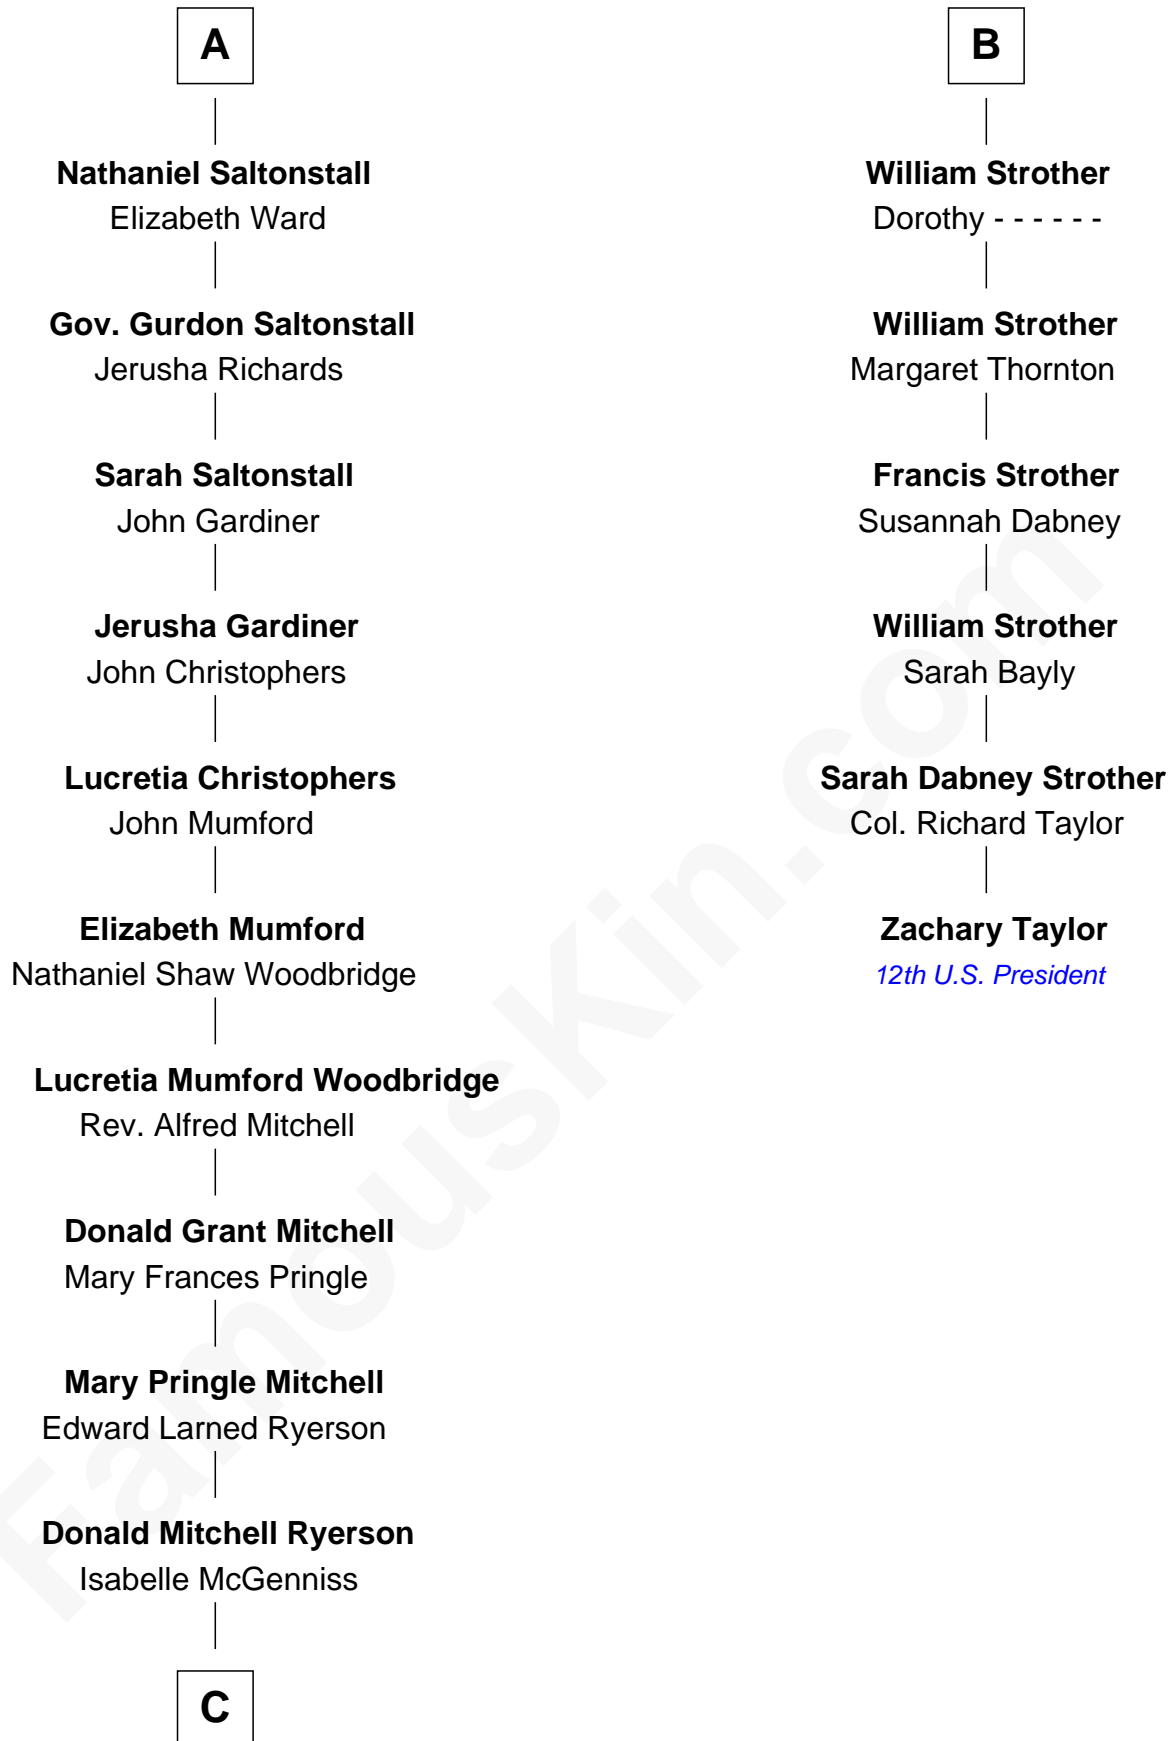

# FamousKin.com Relationship Chart of

**Paget Brewster**  
*TV Actress*

12th cousin 7 times removed of

**Zachary Taylor**  
*12th U.S. President*

**Sir John Bouchier**  
Margaret Berners

**Sir Humphrey Bouchier**  
Elizabeth Tilney

**Sir John Bouchier**  
Katherine Howard

**Jane Bouchier**  
Edmund Knyvet

**John Knyvet**  
Agnes Harcourt

**Abigail Knyvet**  
Martin Sedley

**Muriel Sedley**  
Brampton Gurdon

**Muriel Gurdon**  
Richard Saltonstall

**A**

**Joan Bouchier**  
Sir Henry Neville

**Sir Richard Neville**  
Anne Stafford

**Dorothy Neville**  
Sir John Dawney

**Anne Dawney**  
Sir George Conyers

**Sir John Conyers**  
Agnes Bowes

**Eleanor Conyers**  
Lancelot Strother

**William Strother**  
Elizabeth - - - - -

**B**

**C**

—  
**Joan Ryerson**

George Washington Wales Brewster

—  
**Galen Brewster**

Hathaway Tew

—  
**Paget Brewster**