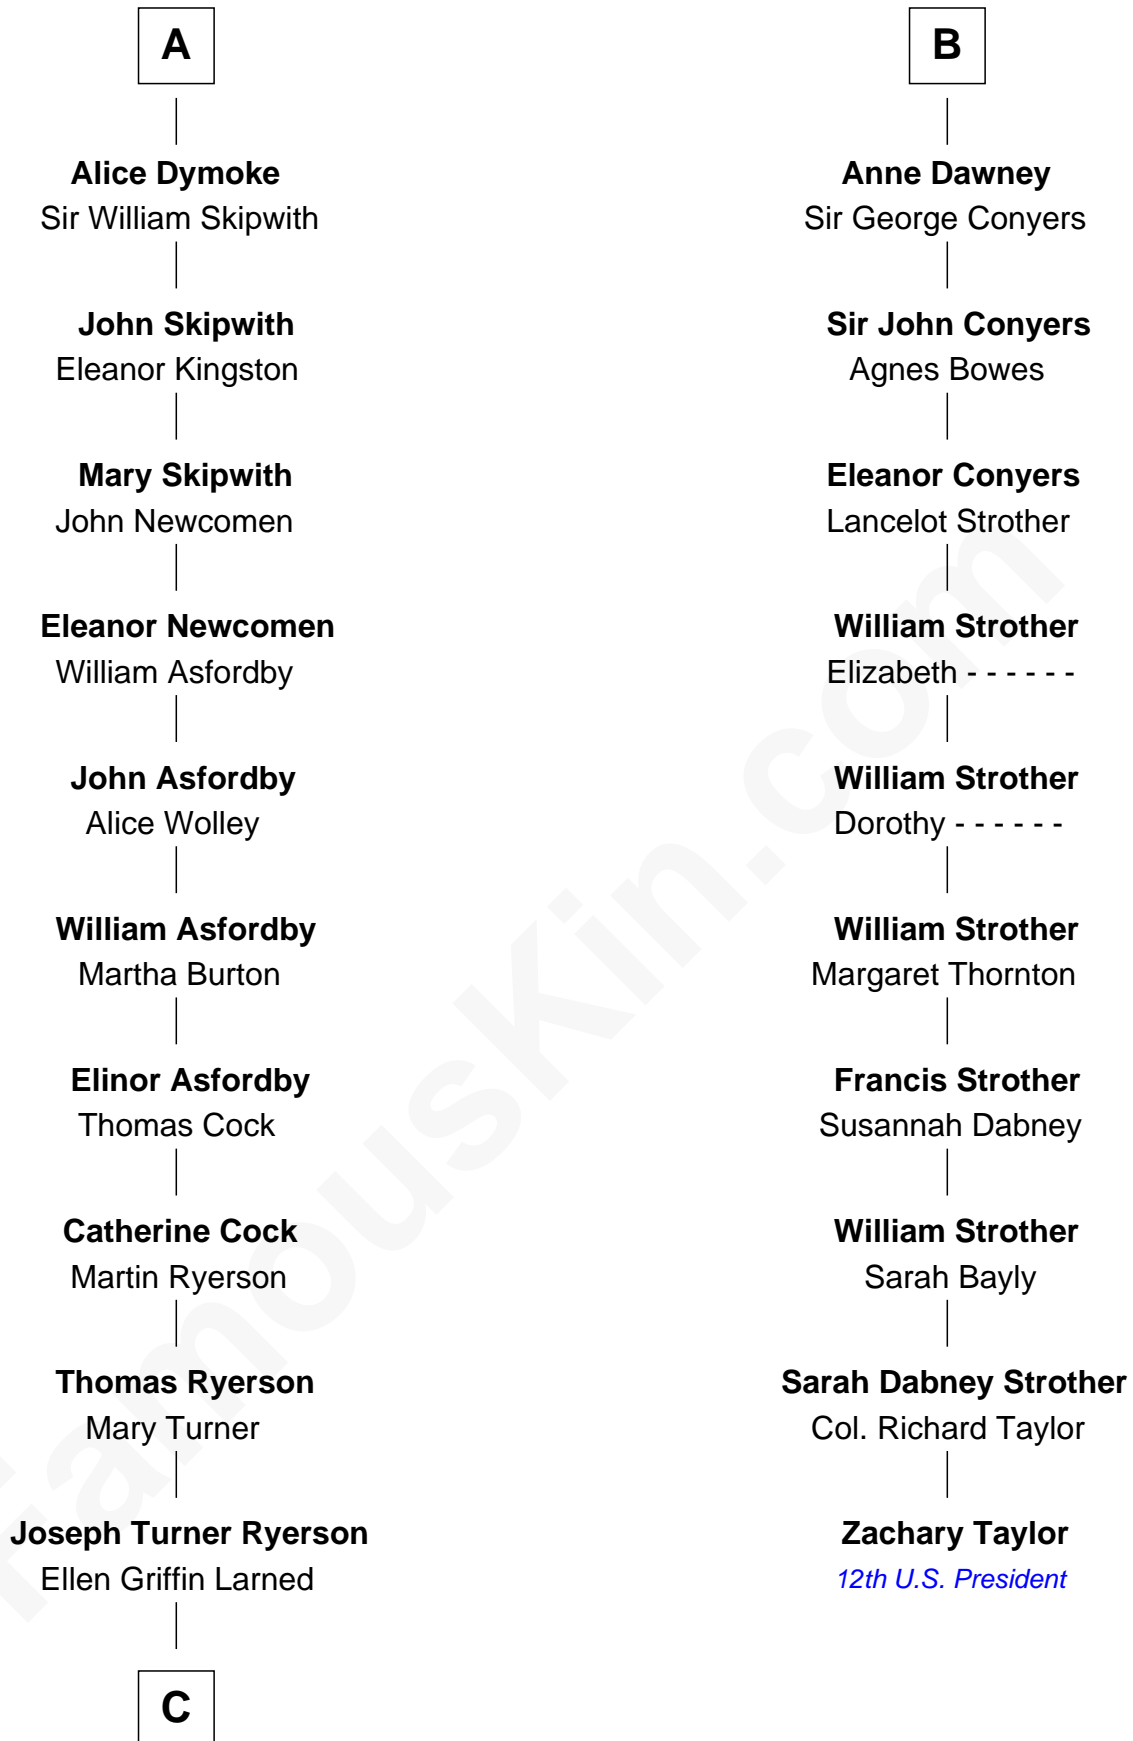

FamousKin.com
Relationship Chart of
Paget Brewster
TV Actress

16th cousin 5 times removed of
Zachary Taylor
12th U.S. President

Sir Henry de Percy
 Eleanor de Arundel

C

Edward Larned Ryerson

Mary Pringle Mitchell

Donald Mitchell Ryerson

Isabelle McGenniss

Joan Ryerson

George Washington Wales Brewster

Galen Brewster

Hathaway Tew

Paget Brewster

TV Actress