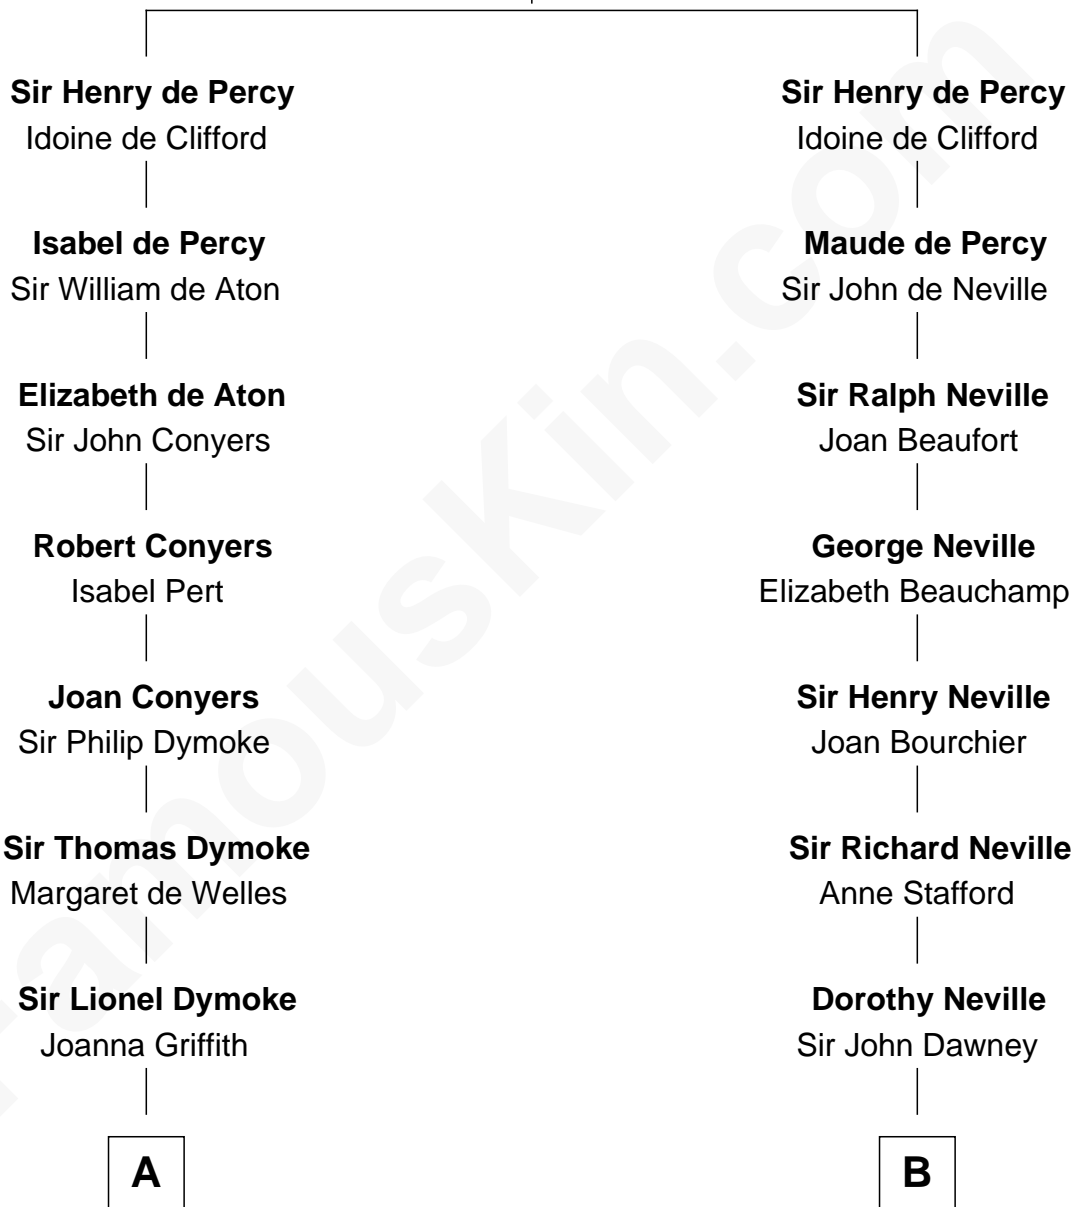

FamousKin.com
Relationship Chart of
Paget Brewster
TV Actress

16th cousin 5 times removed of
Zachary Taylor
12th U.S. President

Sir Henry de Percy
 Eleanor de Arundel

C

Edward Larned Ryerson

Mary Pringle Mitchell

Donald Mitchell Ryerson

Isabelle McGenniss

Joan Ryerson

George Washington Wales Brewster

Galen Brewster

Hathaway Tew

Paget Brewster

TV Actress