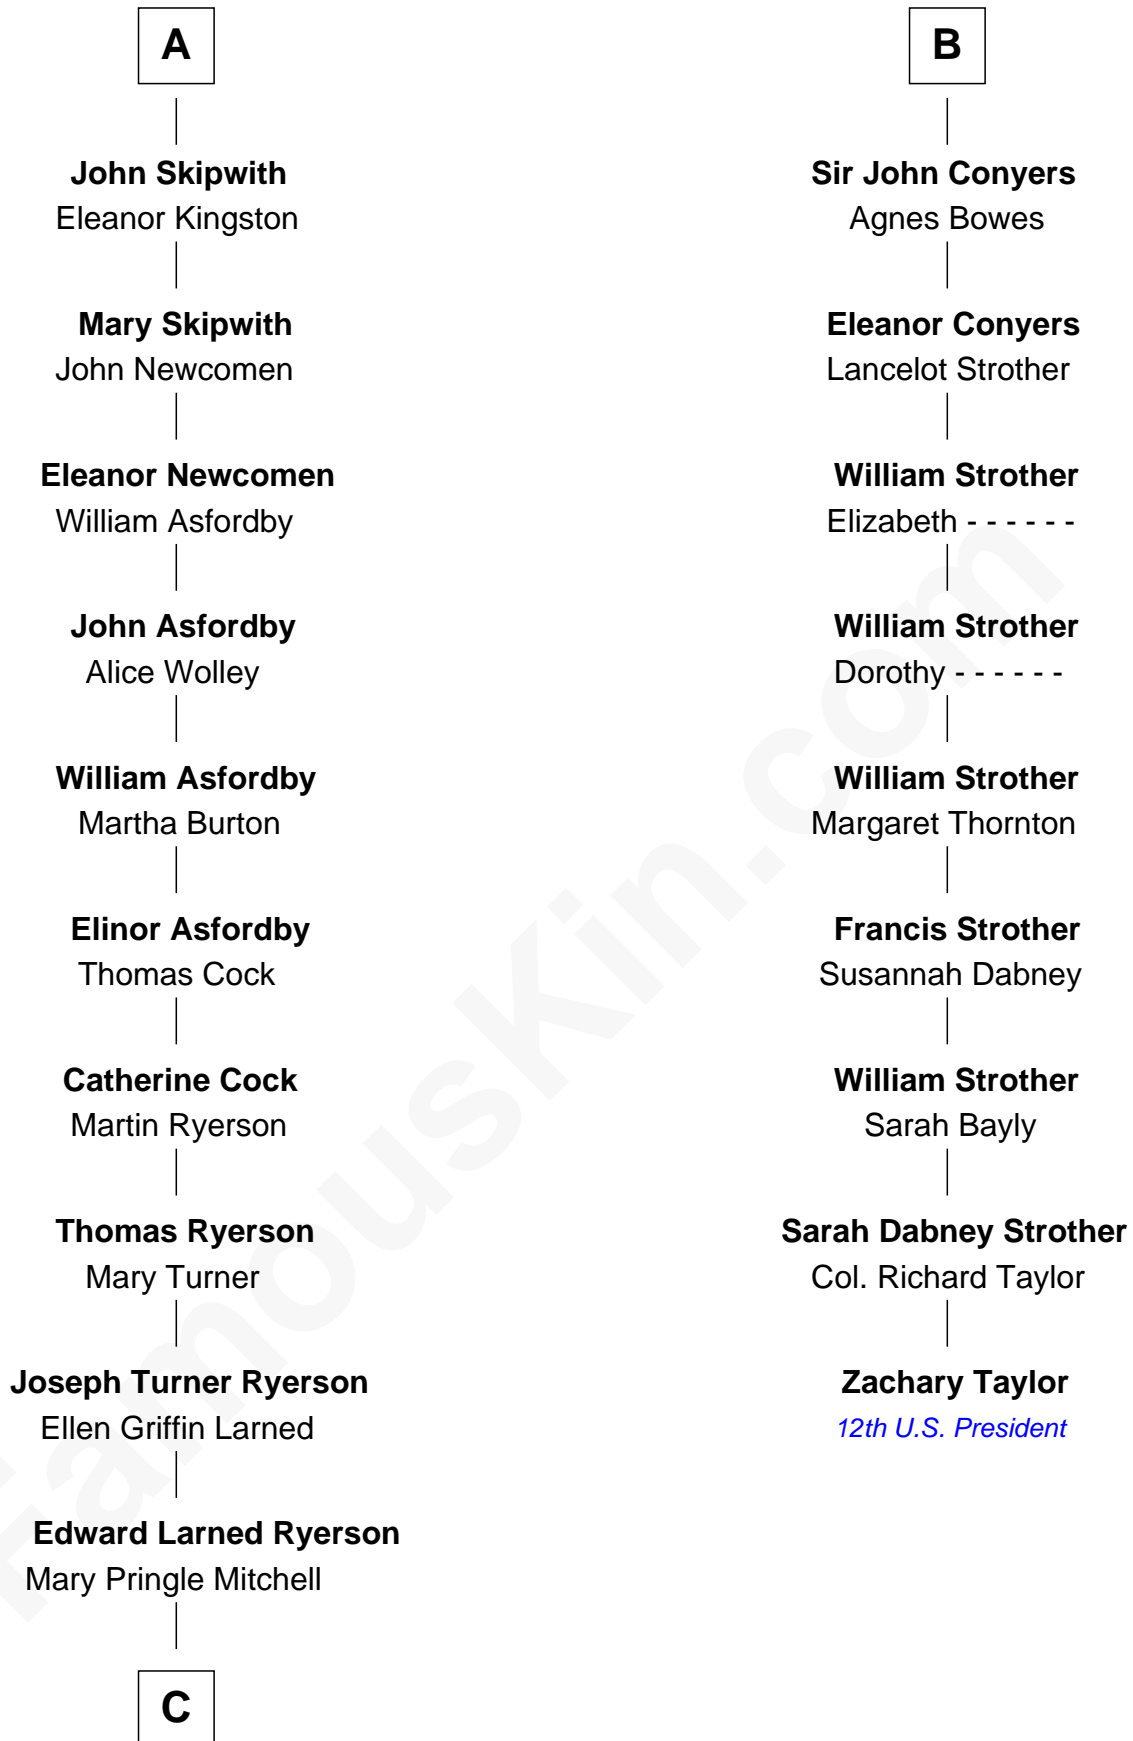

FamousKin.com
Relationship Chart of
Paget Brewster
TV Actress

15th cousin 5 times removed of

Zachary Taylor
12th U.S. President

C

—
Donald Mitchell Ryerson

Isabelle McGenniss

—
Joan Ryerson

George Washington Wales Brewster

—
Galen Brewster

Hathaway Tew

—
Paget Brewster

TV Actress

FamousKin.com