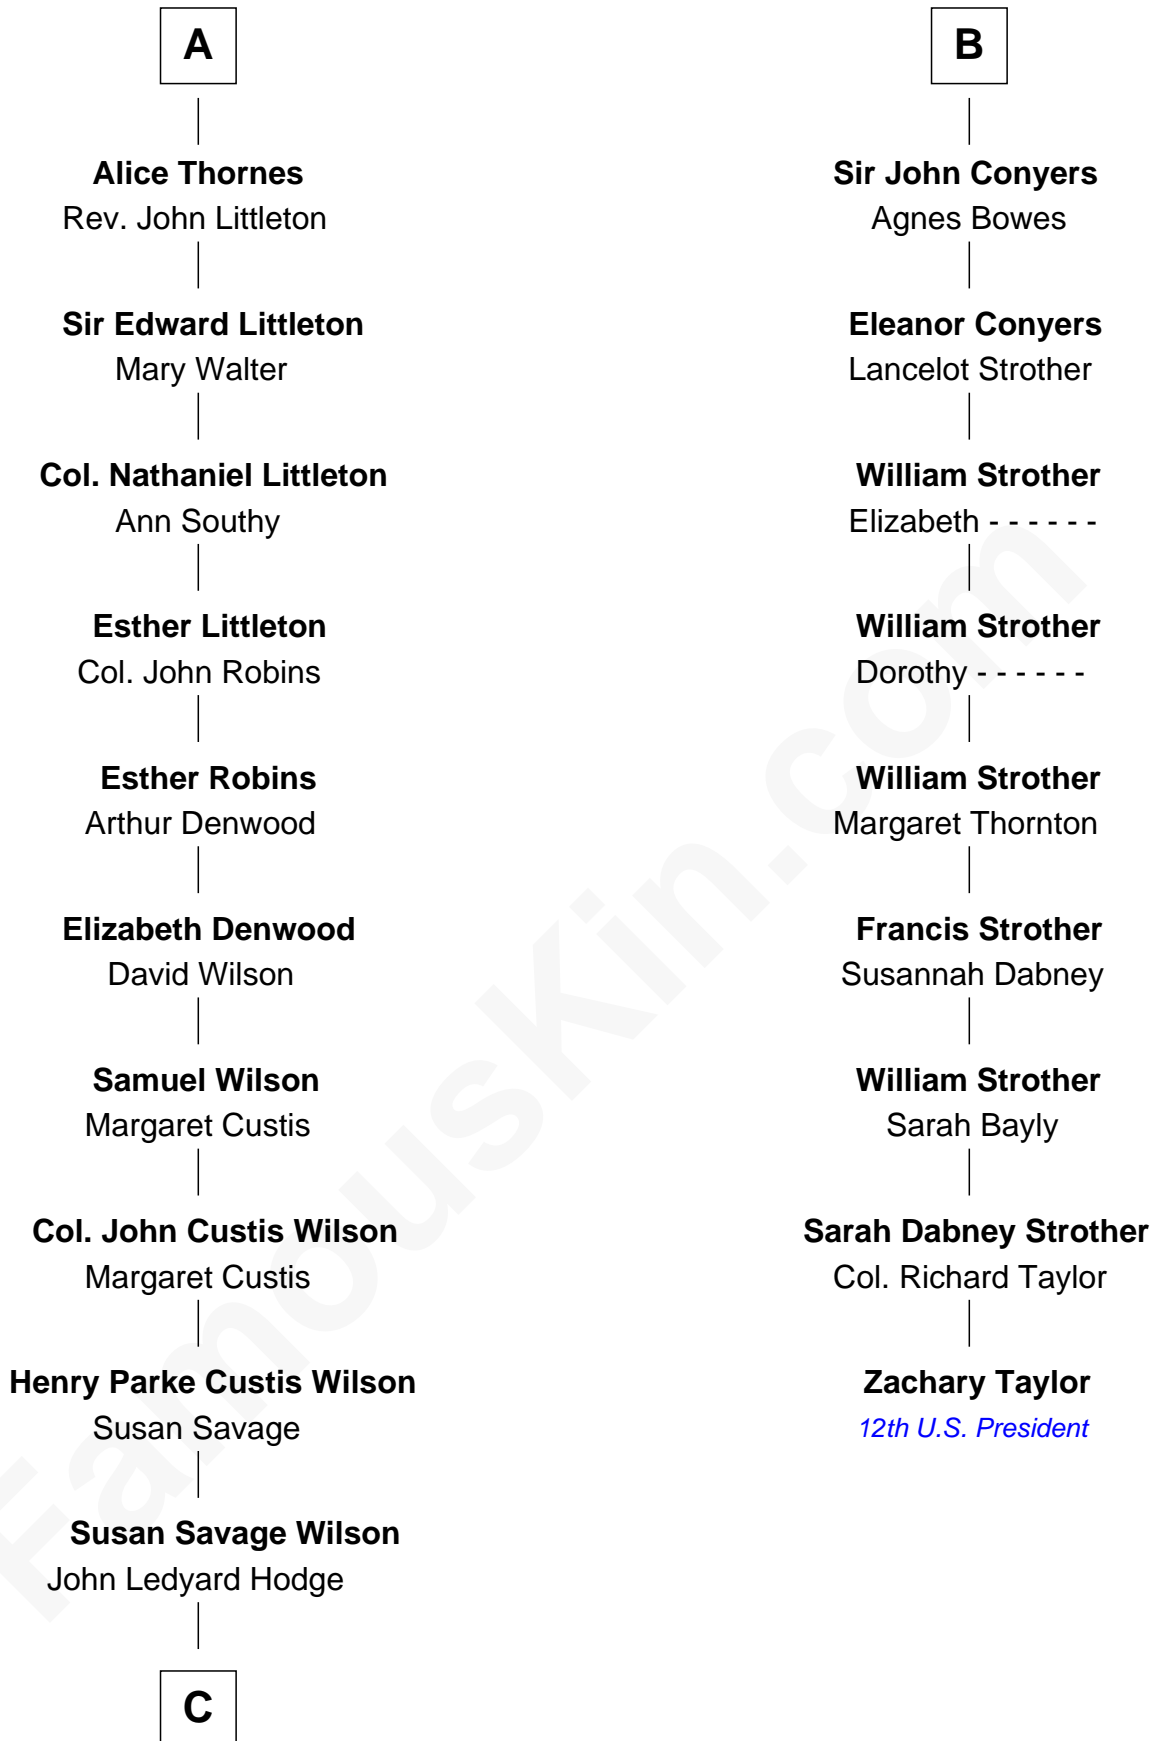

# FamousKin.com Relationship Chart of

**Paget Brewster**  
TV Actress

15th cousin 5 times removed of

**Zachary Taylor**  
12th U.S. President

**Humphrey de Bohun**  
Joan Fitzalan

**Mary de Bohun**  
Henry IV, King of England

**Humphrey Plantagenet**

-----  
**Antigone Plantagenet**  
Henry Grey

**Elizabeth Grey**  
Sir Roger Kynaston

**Jane Kynaston**  
Roger Thornes

**John Thornes**  
Elizabeth Astley

**Richard Thornes**

**A**

**Eleanor de Bohun**  
Sir Thomas Plantagenet

**Anne Plantagenet**  
Sir William Bourchier

**Sir John Bourchier**  
Margaret Berners

**Joan Bourchier**  
Sir Henry Neville

**Sir Richard Neville**  
Anne Stafford

**Dorothy Neville**  
Sir John Dawney

**Anne Dawney**  
Sir George Conyers

**B**

**C**

—  
**Ellen Mackenzie Hodge**

Dr. George Washington Wales Brewster

—  
**George Washington Wales Brewster**

Joan Ryerson