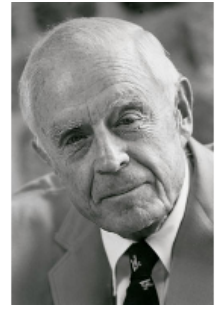

FamousKin.com
Relationship Chart of
Paget Brewster
TV Actress

20th cousin 1 time removed of

Thomas J. Watson, Jr.
President and CEO of I.B.M.

C

Dr. George Washington Wales Brewster

Ellen Mackenzie Hodge

George Washington Wales Brewster

Joan Ryerson

Galen Brewster

Hathaway Tew

Paget Brewster

TV Actress

D

Mary Hamilton

Dr. Oliver Kittredge