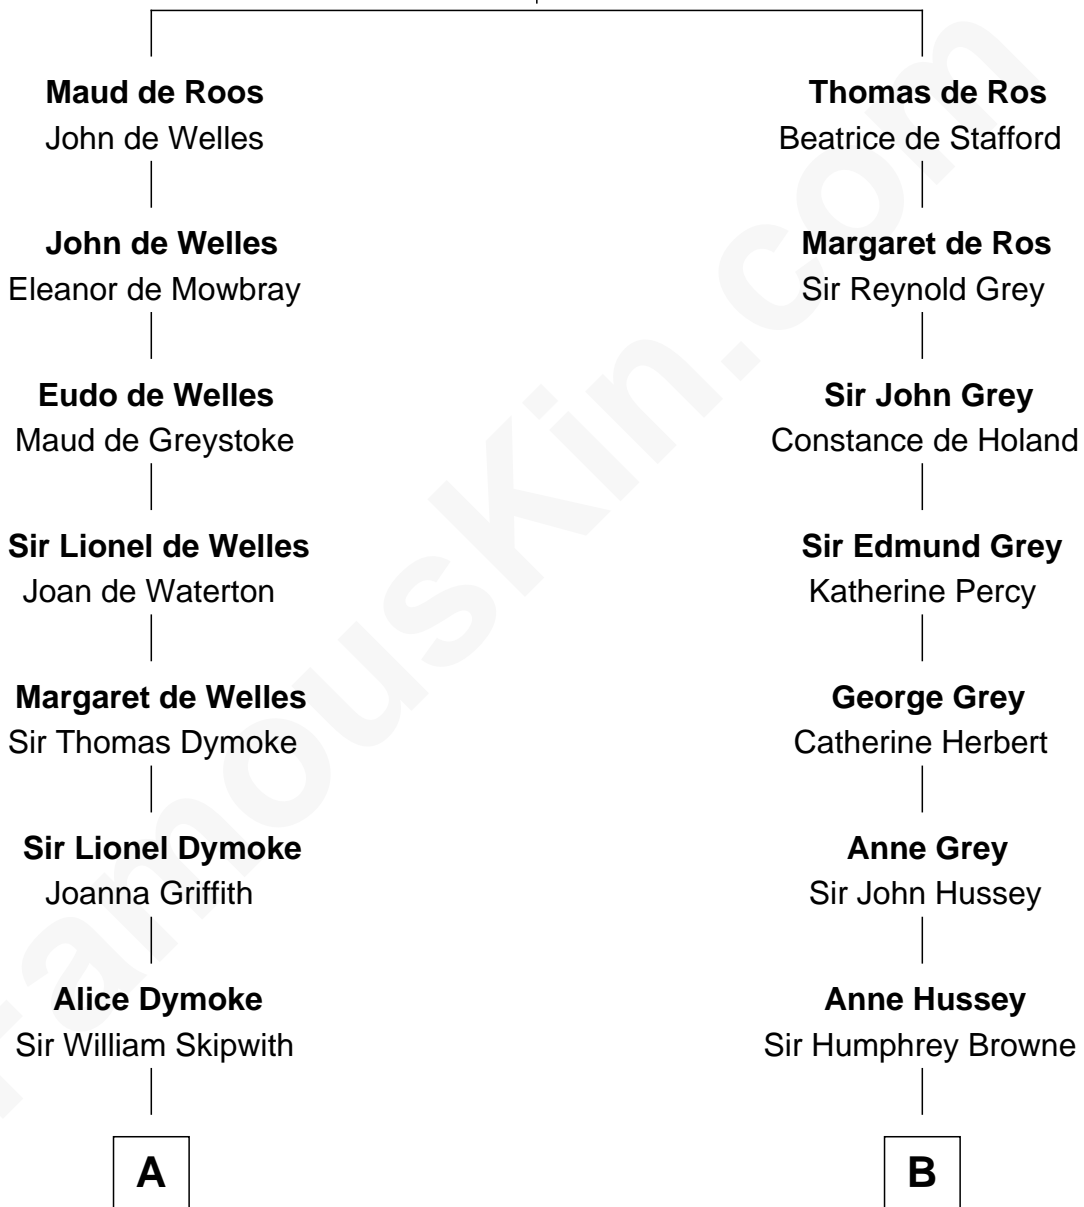

FamousKin.com Relationship Chart of

Paget Brewster

TV Actress

20th cousin of

Kit Harington

TV Actor - "Game of Thrones"

Sir William de Ros
Margery de Badlesmere

A

John Skipwith
Eleanor Kingston

Mary Skipwith
John Newcomen

Eleanor Newcomen
William Asfordby

John Asfordby
Alice Wolley

William Asfordby
Martha Burton

Elinor Asfordby
Thomas Cock

Catherine Cock
Martin Ryerson