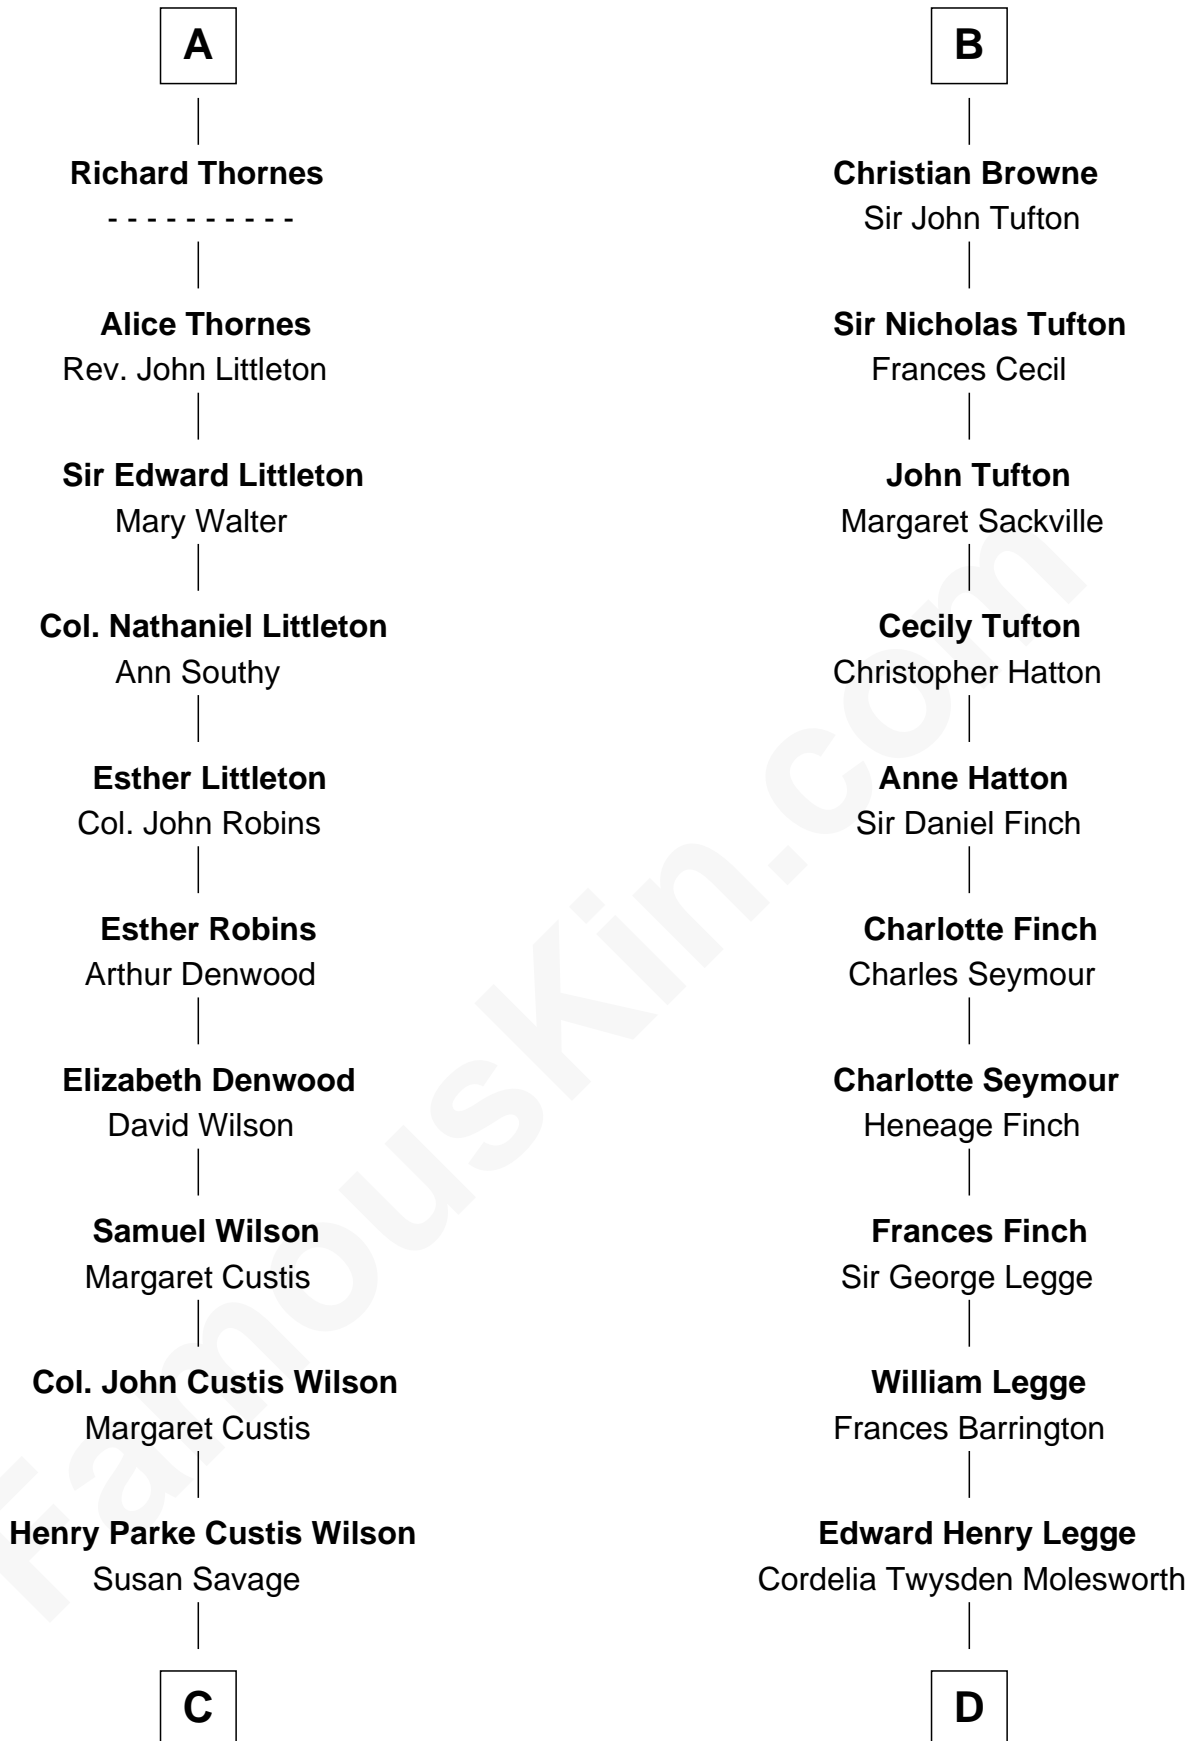

FamousKin.com Relationship Chart of

Paget Brewster

TV Actress

20th cousin 1 time removed of

Kit Harington

TV Actor - "Game of Thrones"

C

Susan Savage Wilson

John Ledyard Hodge

Ellen Mackenzie Hodge

Dr. George Washington Wales Brewster

George Washington Wales Brewster

Joan Ryerson

Galen Brewster

Hathaway Tew

Paget Brewster