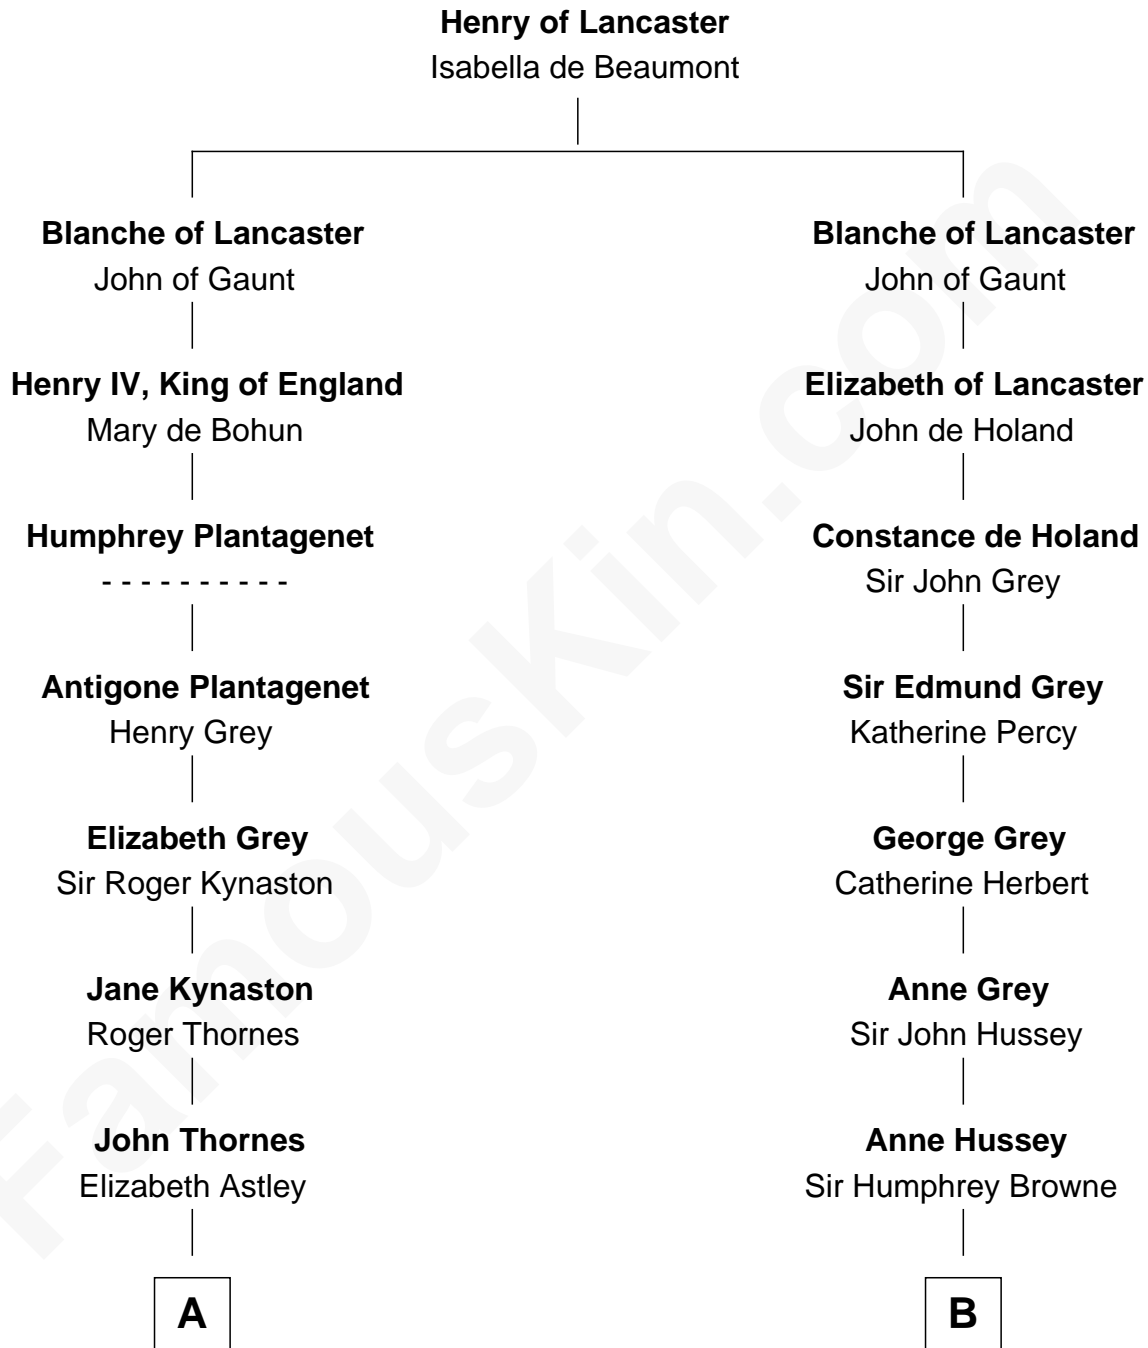

FamousKin.com Relationship Chart of

Paget Brewster

TV Actress

20th cousin 1 time removed of

Kit Harington

TV Actor - "Game of Thrones"

C

Susan Savage Wilson

John Ledyard Hodge

Ellen Mackenzie Hodge

Dr. George Washington Wales Brewster

George Washington Wales Brewster

Joan Ryerson

Galen Brewster

Hathaway Tew

Paget Brewster