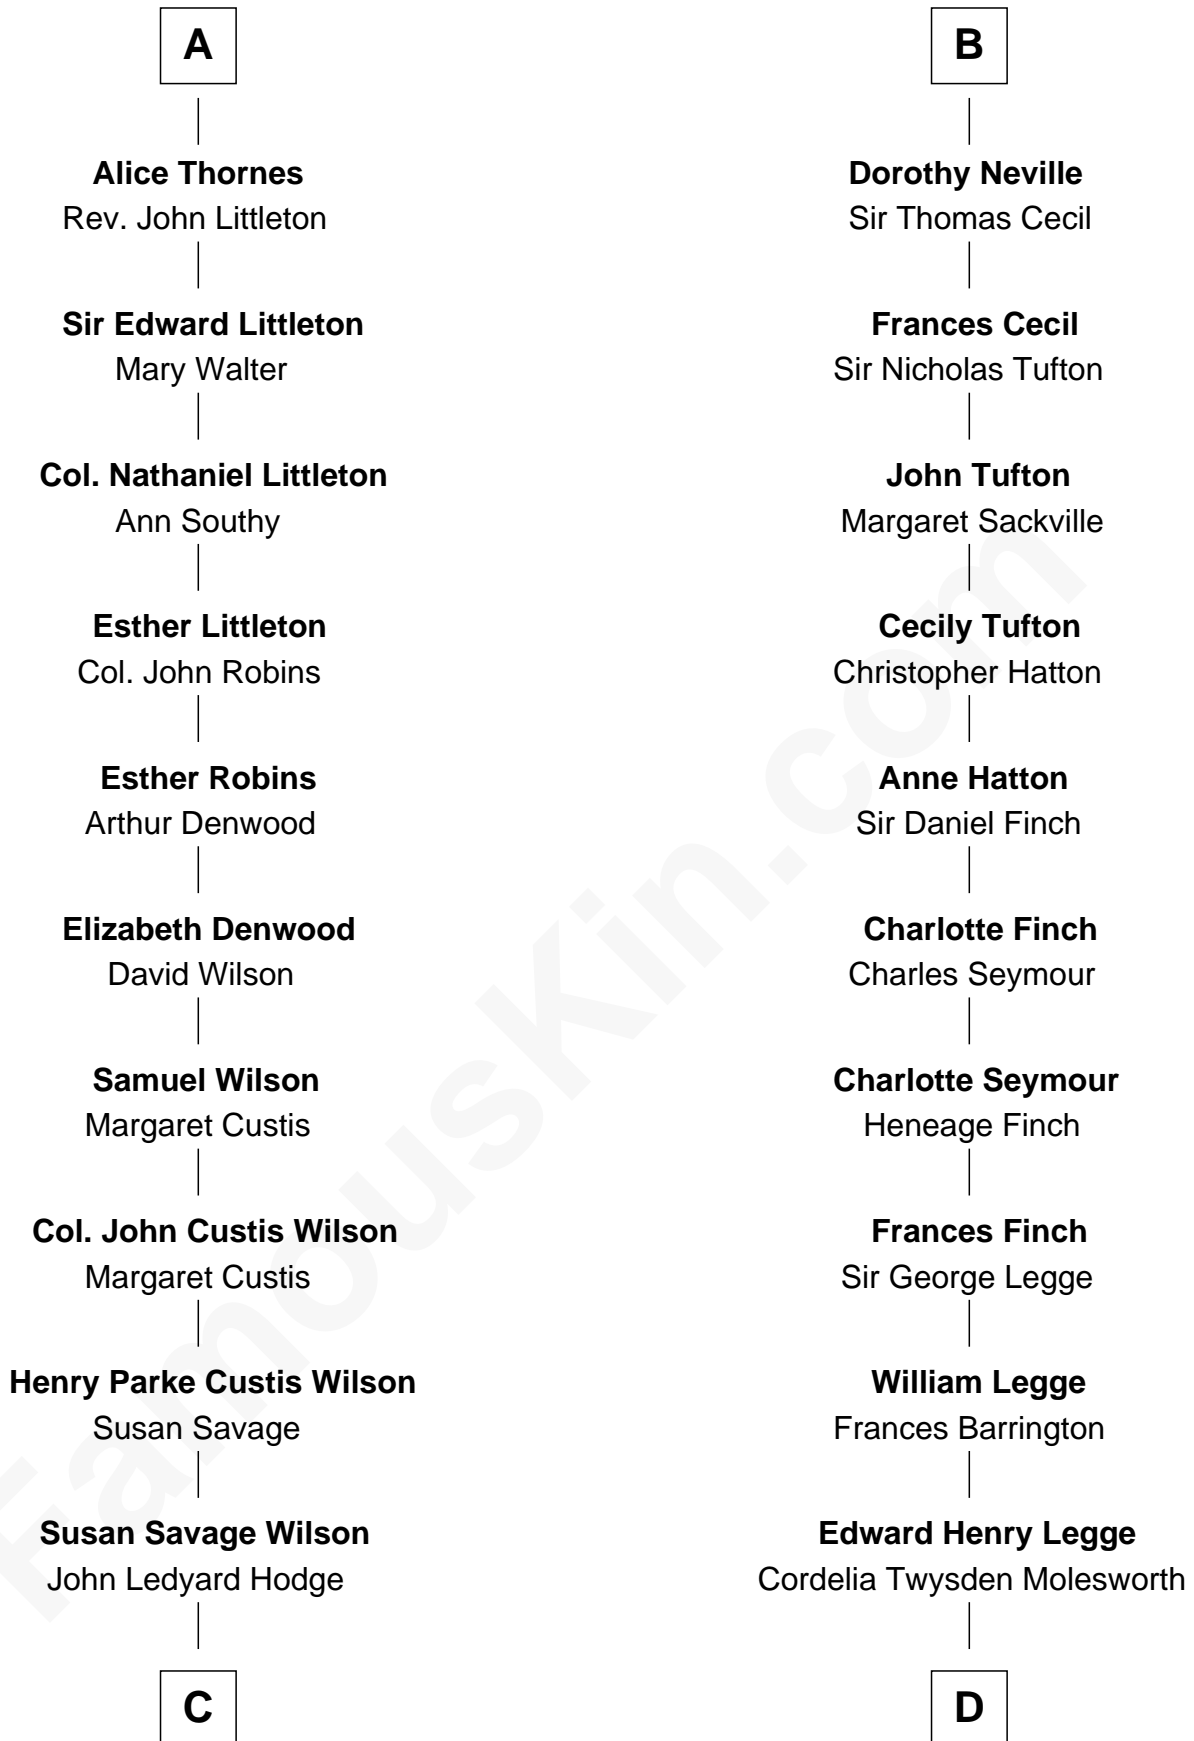

Mary de Bohun
Henry IV, King of England

Humphrey Plantagenet

Antigone Plantagenet
Henry Grey

Elizabeth Grey
Sir Roger Kynaston

Jane Kynaston
Roger Thornes

John Thornes
Elizabeth Astley

Richard Thornes

A

Eleanor de Bohun
Sir Thomas Plantagenet

Anne Plantagenet
Sir William Bouchier

Sir John Bouchier
Margaret Berners

Joan Bouchier
Sir Henry Neville

Sir Richard Neville
Anne Stafford

John Neville
Dorothy de Vere

John Neville
Lucy Somerset

B

C

Ellen Mackenzie Hodge

Dr. George Washington Wales Brewster

George Washington Wales Brewster

Joan Ryerson

Galen Brewster