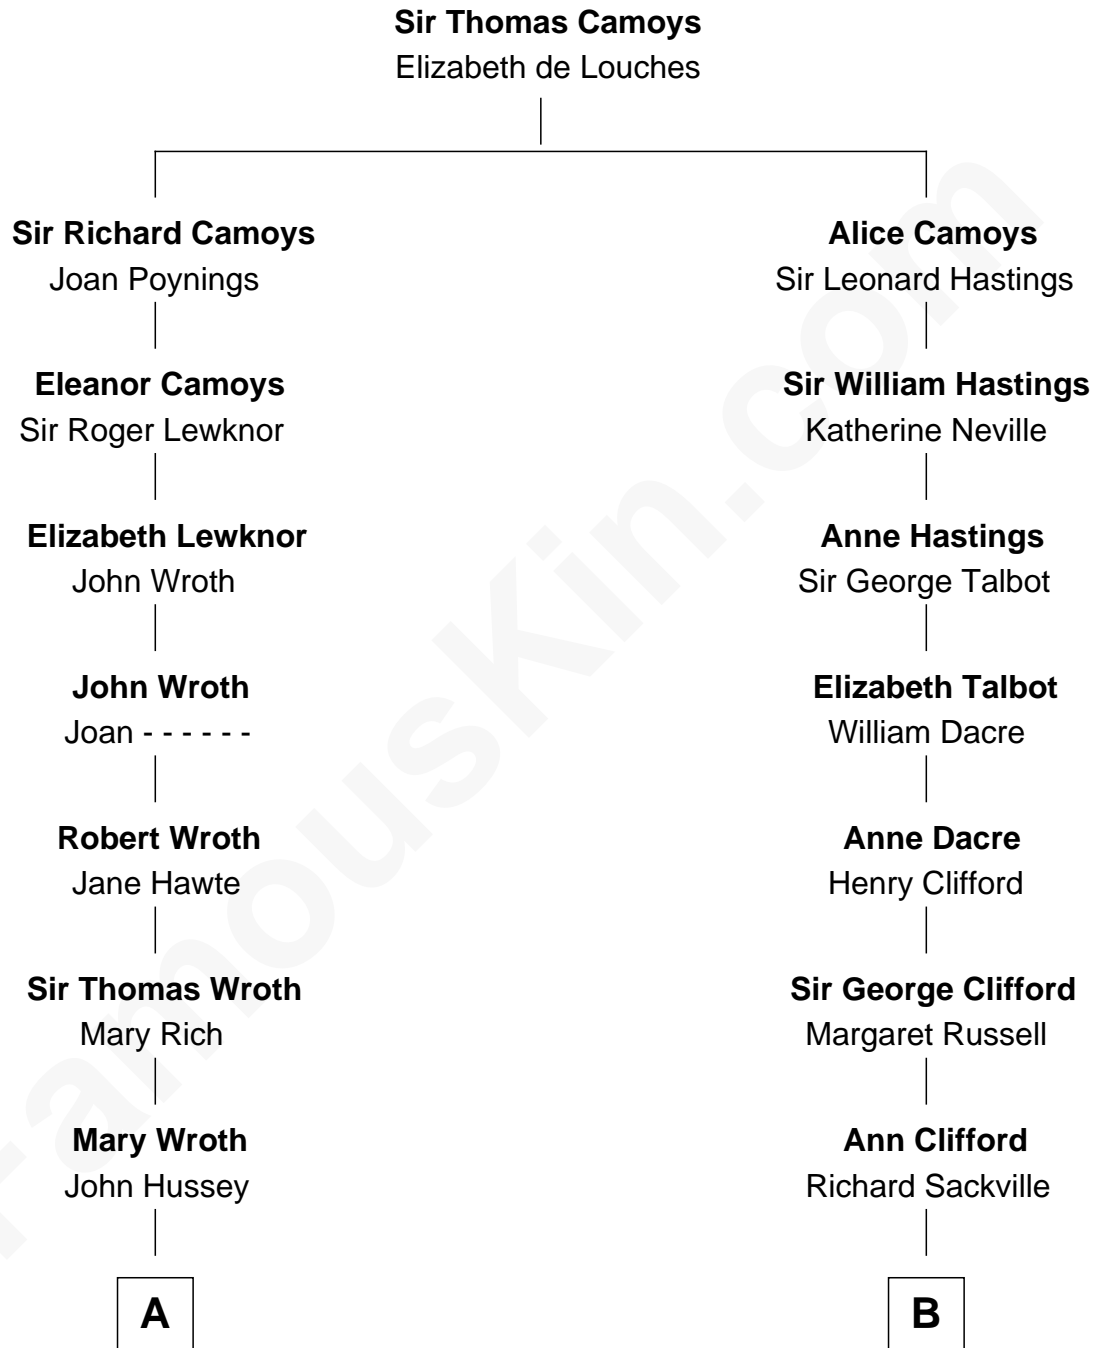

FamousKin.com Relationship Chart of

Paget Brewster

TV Actress

18th cousin 1 time removed of

Kit Harington

TV Actor - "Game of Thrones"

A

Nathaniel Hussey