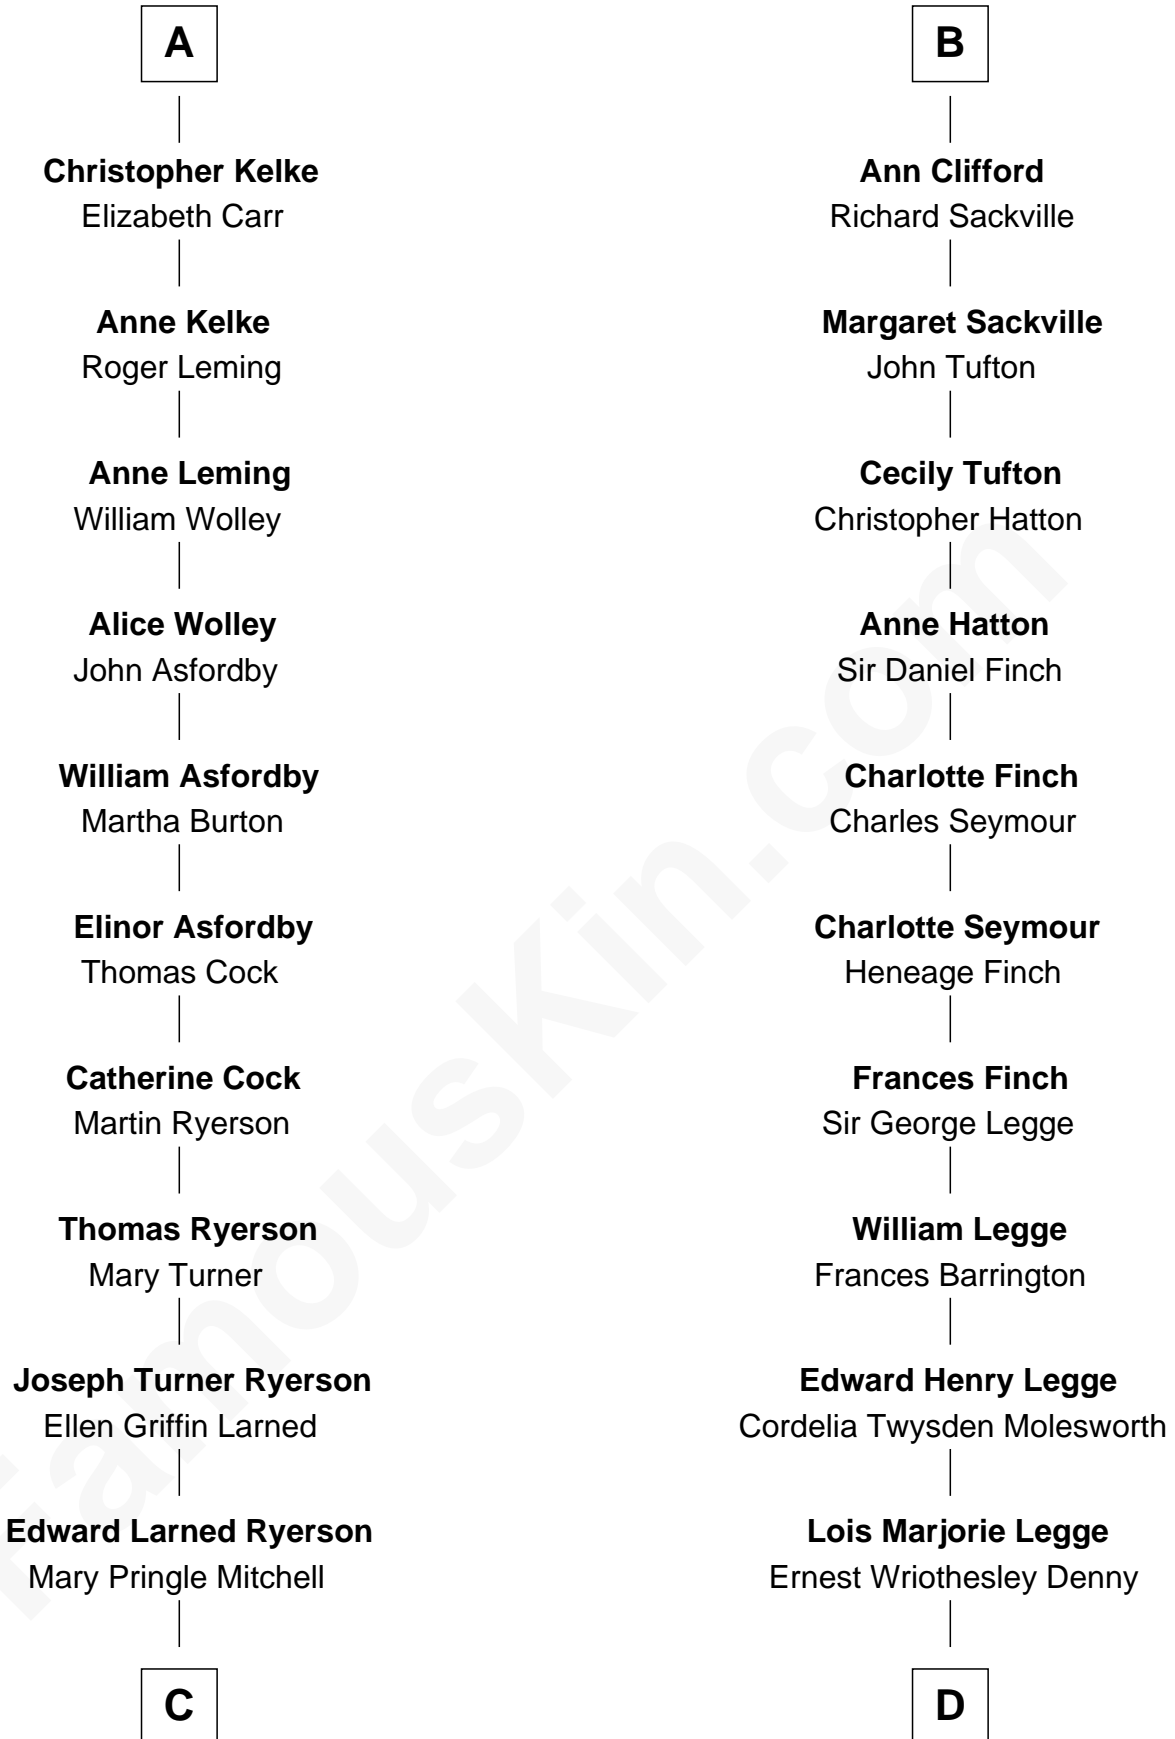

FamousKin.com Relationship Chart of

Paget Brewster

TV Actress

19th cousin 1 time removed of

Kit Harington

TV Actor - "Game of Thrones"

Sir Hugh de Stafford
Philippa de Beauchamp

Katherine de Stafford

Philippe Neville

Sir Thomas Dacre

Sir Humphrey Dacre

Mabel Parr

Sir Thomas Dacre

Elizabeth Greystoke

William Dacre

Elizabeth Talbot

Anne Dacre

Henry Clifford

Sir George Clifford

Margaret Russell

B

C

Donald Mitchell Ryerson

Isabelle McGenniss

Joan Ryerson

George Washington Wales Brewster

Galen Brewster

Hathaway Tew

Paget Brewster

TV Actress

D

Lavender Cecilia Denny