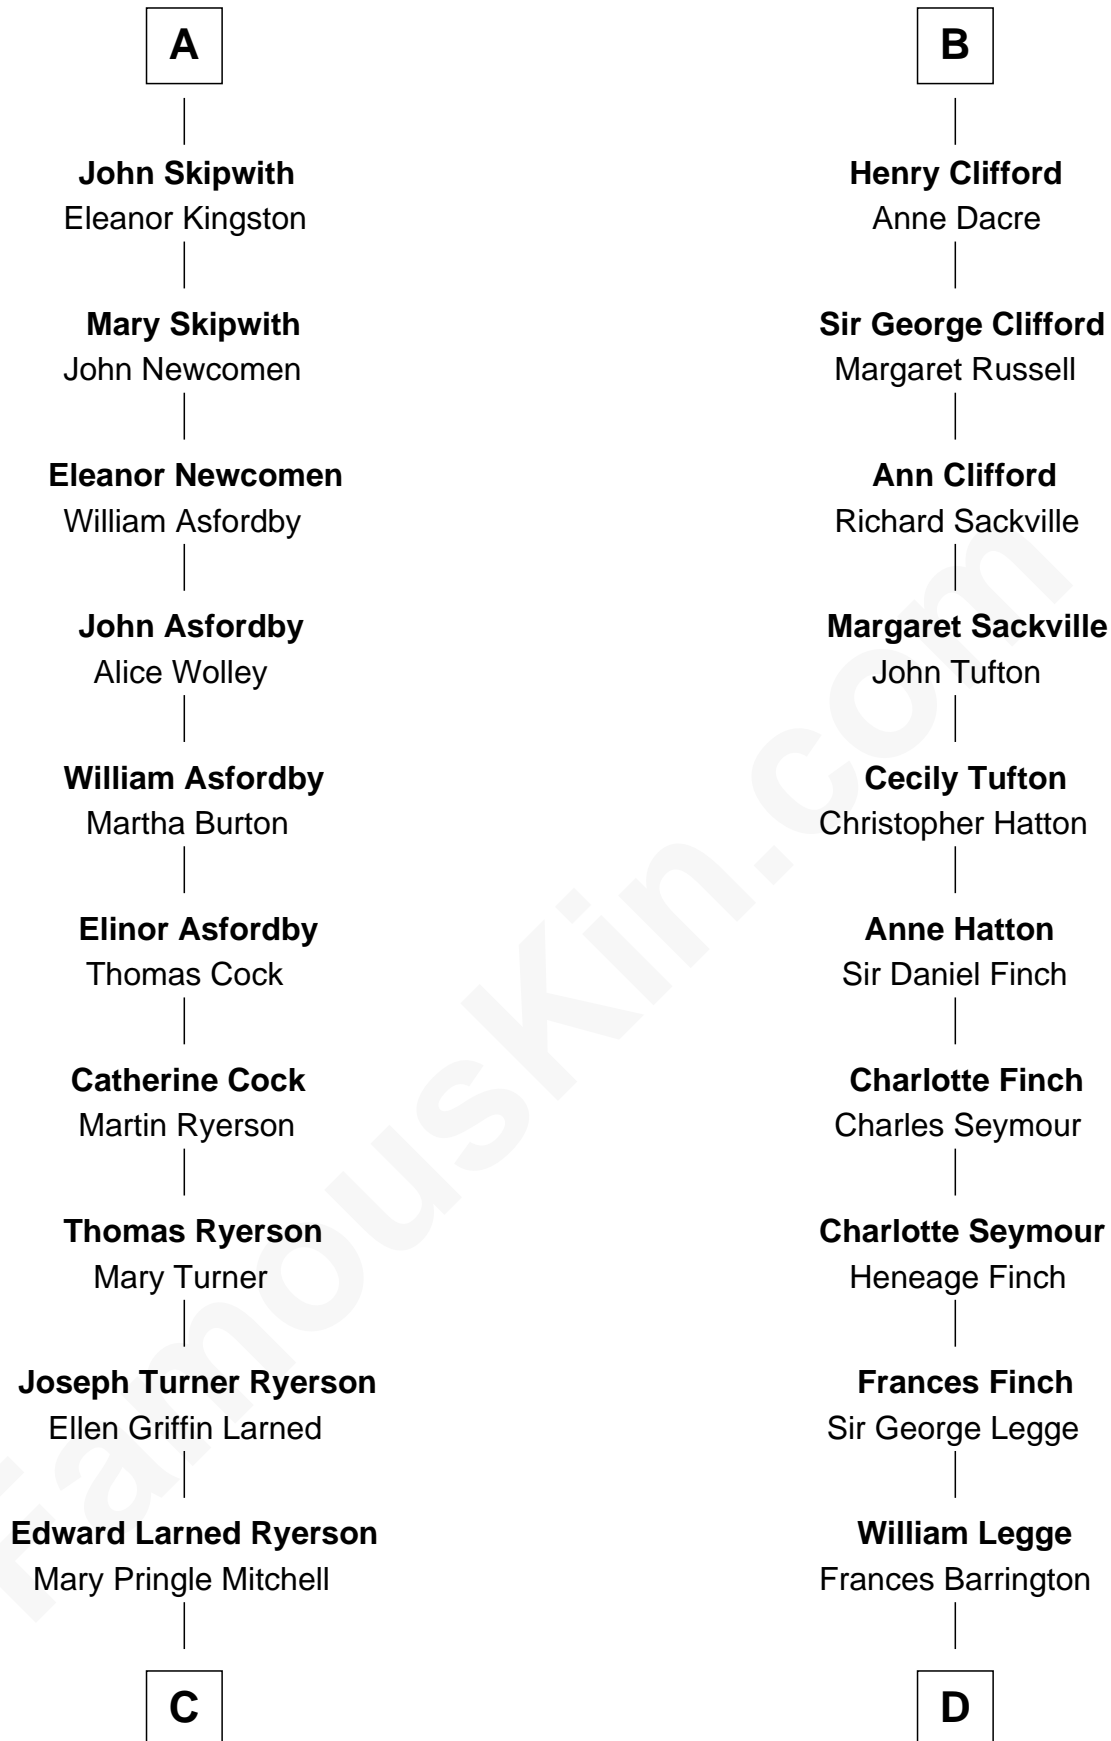

# FamousKin.com Relationship Chart of

**Paget Brewster**

TV Actress

20th cousin 1 time removed of

**Kit Harington**

TV Actor - "Game of Thrones"

**Sir Geoffrey le Scrope**

Ivetta de Ros

**C**

**Donald Mitchell Ryerson**

Isabelle McGenniss

**Joan Ryerson**

George Washington Wales Brewster

**Galen Brewster**

Hathaway Tew

**Paget Brewster**

*TV Actress*

**D**

**Edward Henry Legge**

Cordelia Twysden Molesworth

**Lois Marjorie Legge**

Ernest Wriothsesley Denny

**Lavender Cecilia Denny**

John Charles Dundas Harington