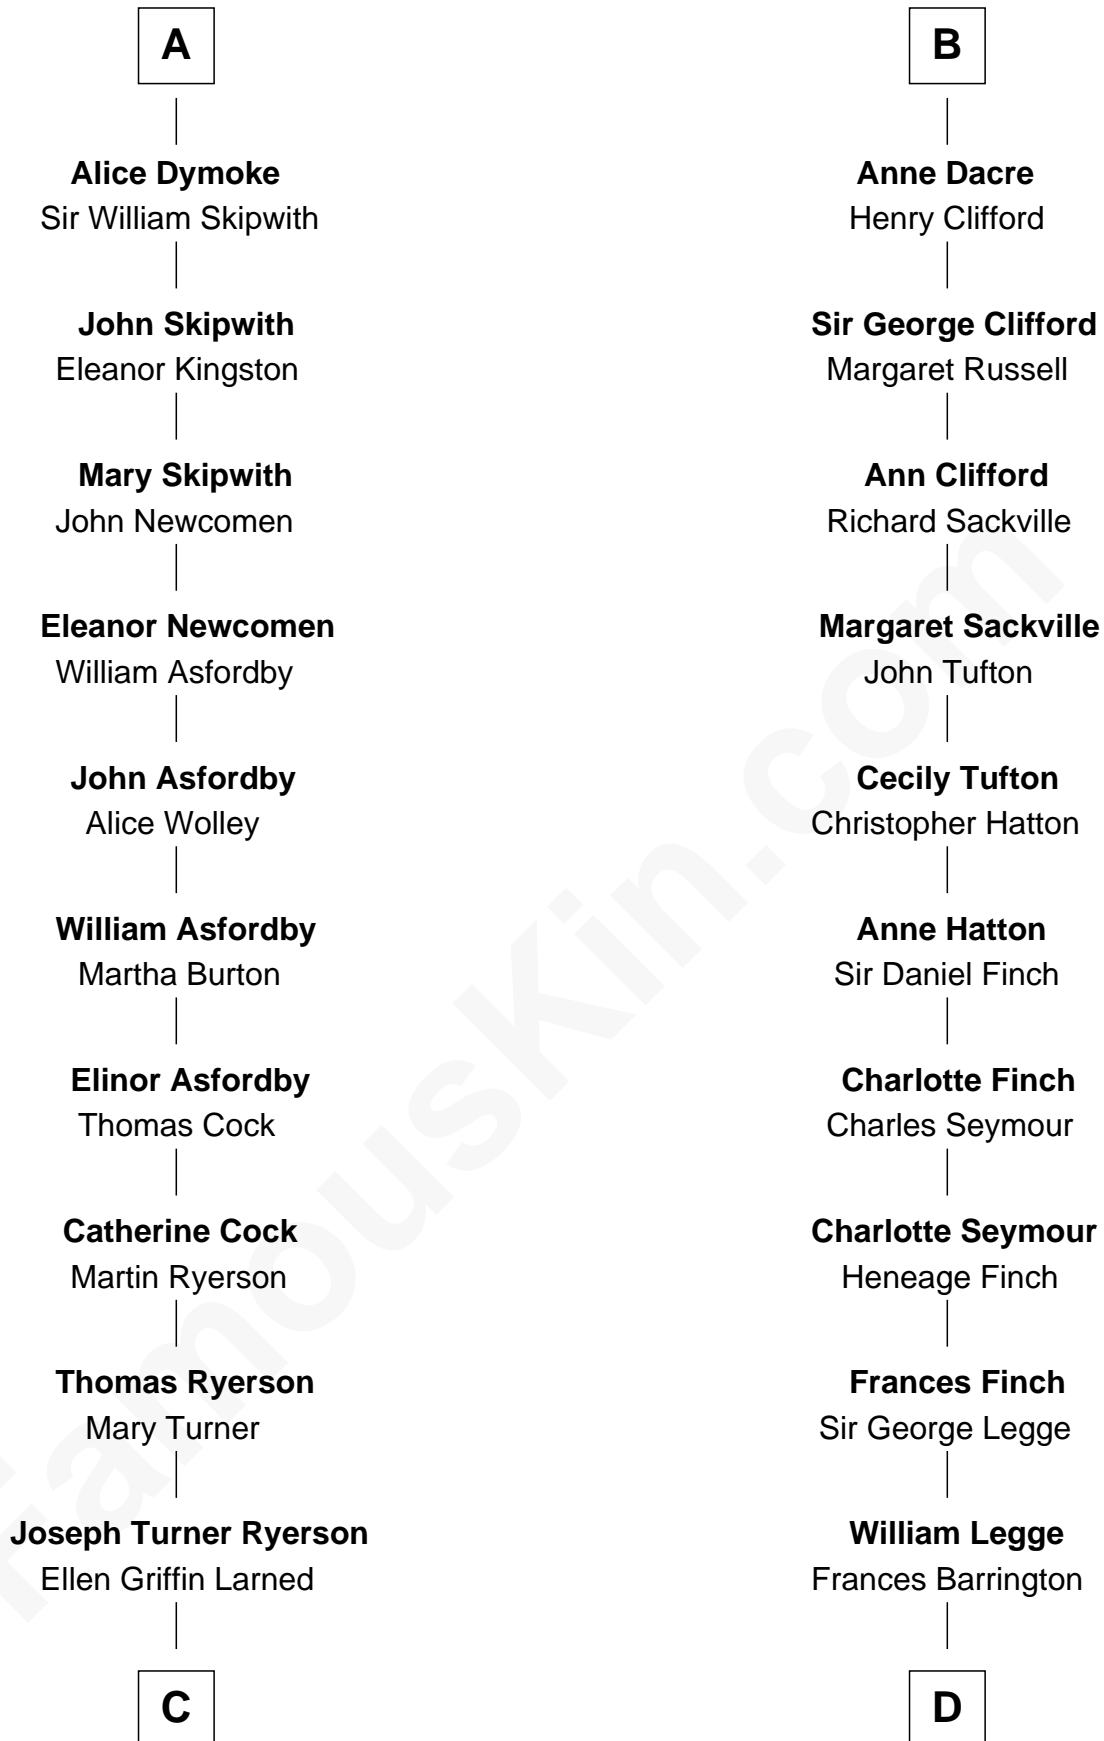

## Relationship Chart of

**Paget Brewster**

*TV Actress*

21st cousin of

**Kit Harington**

*TV Actor - "Game of Thrones"*

**Guy de Beauchamp**

Alice de Toeni

Katherine de Mortimer

**Philippa de Beauchamp**

Sir Hugh de Stafford

**Margaret de Stafford**

Sir Ralph Neville

**Philippe Neville**

Sir Thomas Dacre

**Sir Humphrey Dacre**

Mabel Parr

**Sir Thomas Dacre**

Elizabeth Greystoke

**William Dacre**

Elizabeth Talbot

**B**

**C**

**Edward Larned Ryerson**

Mary Pringle Mitchell

**Donald Mitchell Ryerson**

Isabelle McGenniss

**Joan Ryerson**

George Washington Wales Brewster

**Galen Brewster**

Hathaway Tew

**Paget Brewster**