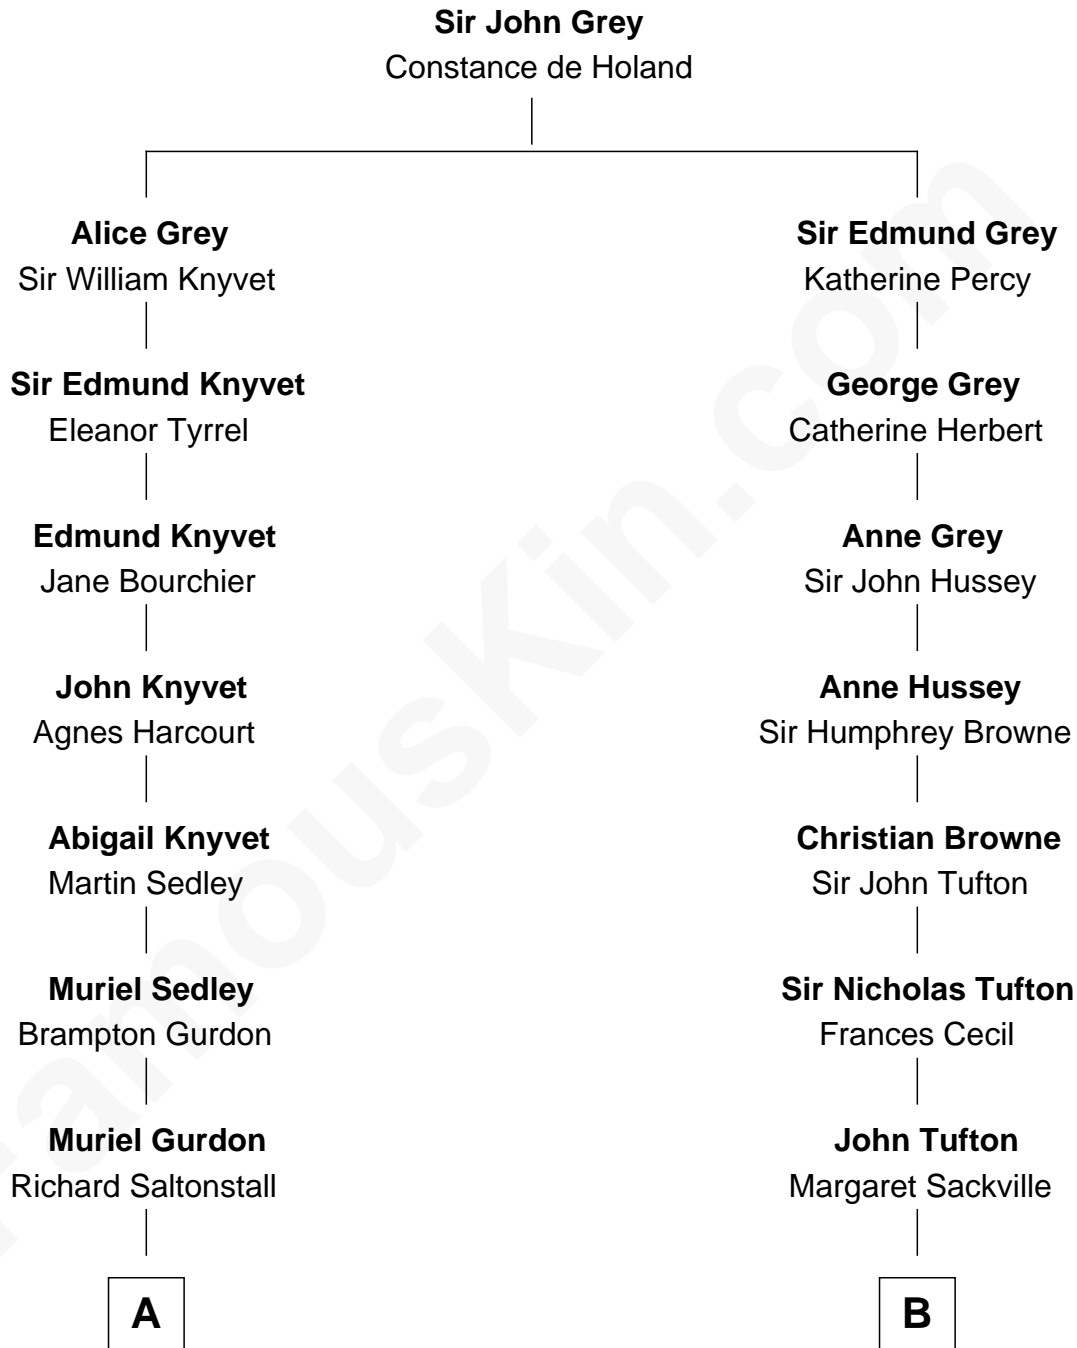

FamousKin.com Relationship Chart of

Paget Brewster

TV Actress

17th cousin 2 times removed of

Kit Harington

TV Actor - "Game of Thrones"

C

—
Joan Ryerson

George Washington Wales Brewster

—
Galen Brewster

Hathaway Tew

—
Paget Brewster

TV Actress

FamousKin.com