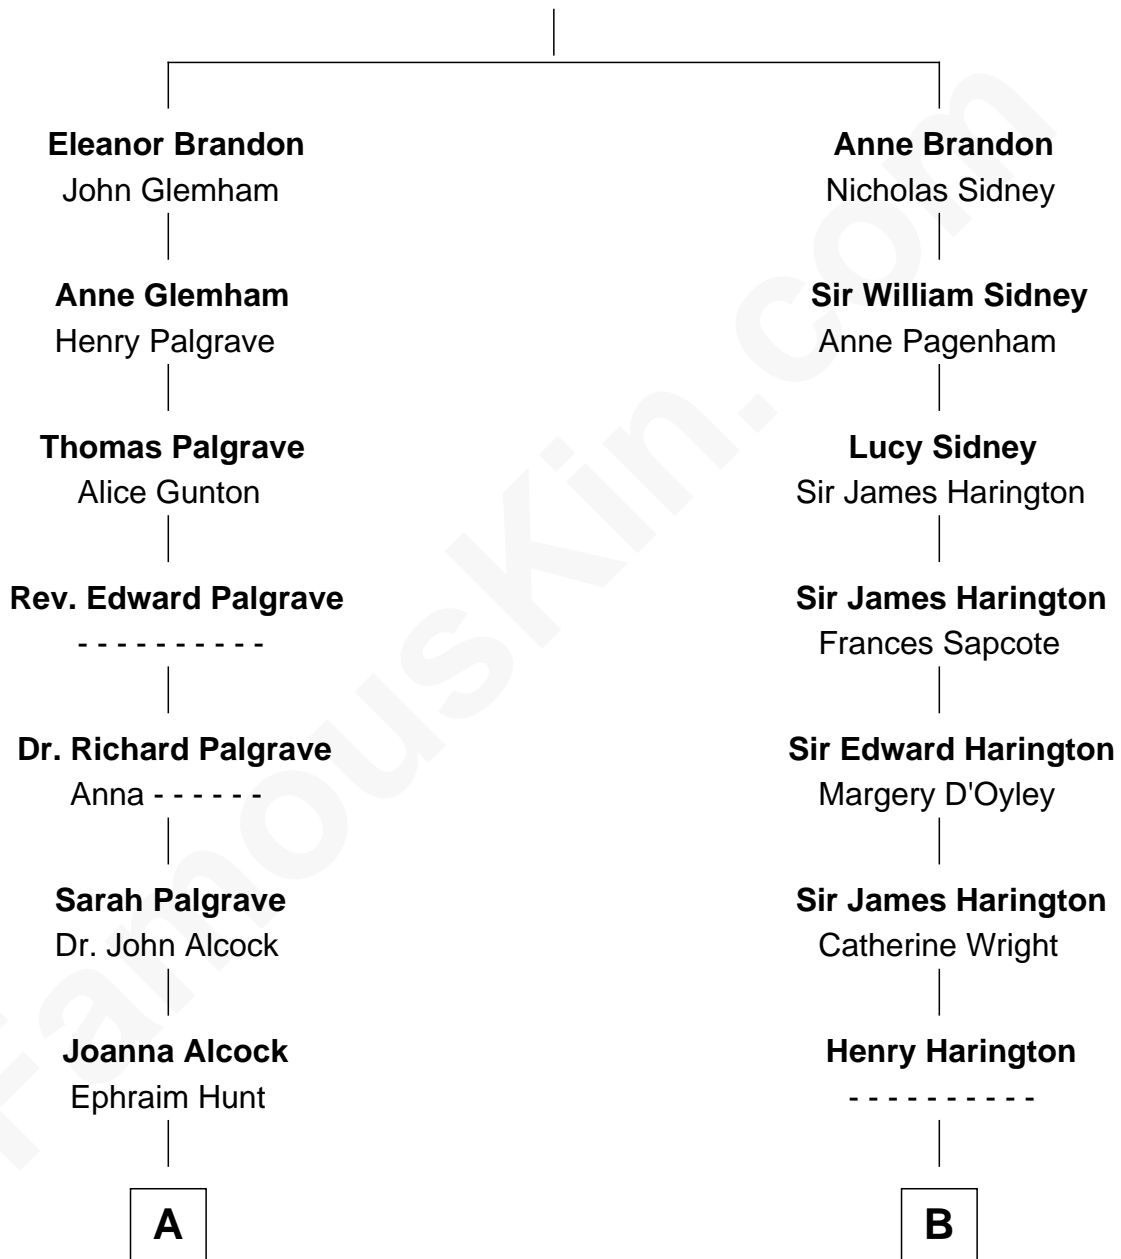

FamousKin.com Relationship Chart of

Paget Brewster

TV Actress

16th cousin of

Kit Harington

TV Actor - "Game of Thrones"

Sir William Brandon

Elizabeth Wingfield

A

Peter Hunt

Abigail - - - - -

Abigail Hunt

Benjamin Beale

Mary Beale

Dr. Ephraim Wales

Thomas Beale Wales

Ann Beale

Elizabeth Ware Wales

Nathaniel Henry Emmons

Ann Wales Emmons

Benjamin Brewster

Dr. George Washington Wales Brewster

Ellen Mackenzie Hodge

George Washington Wales Brewster