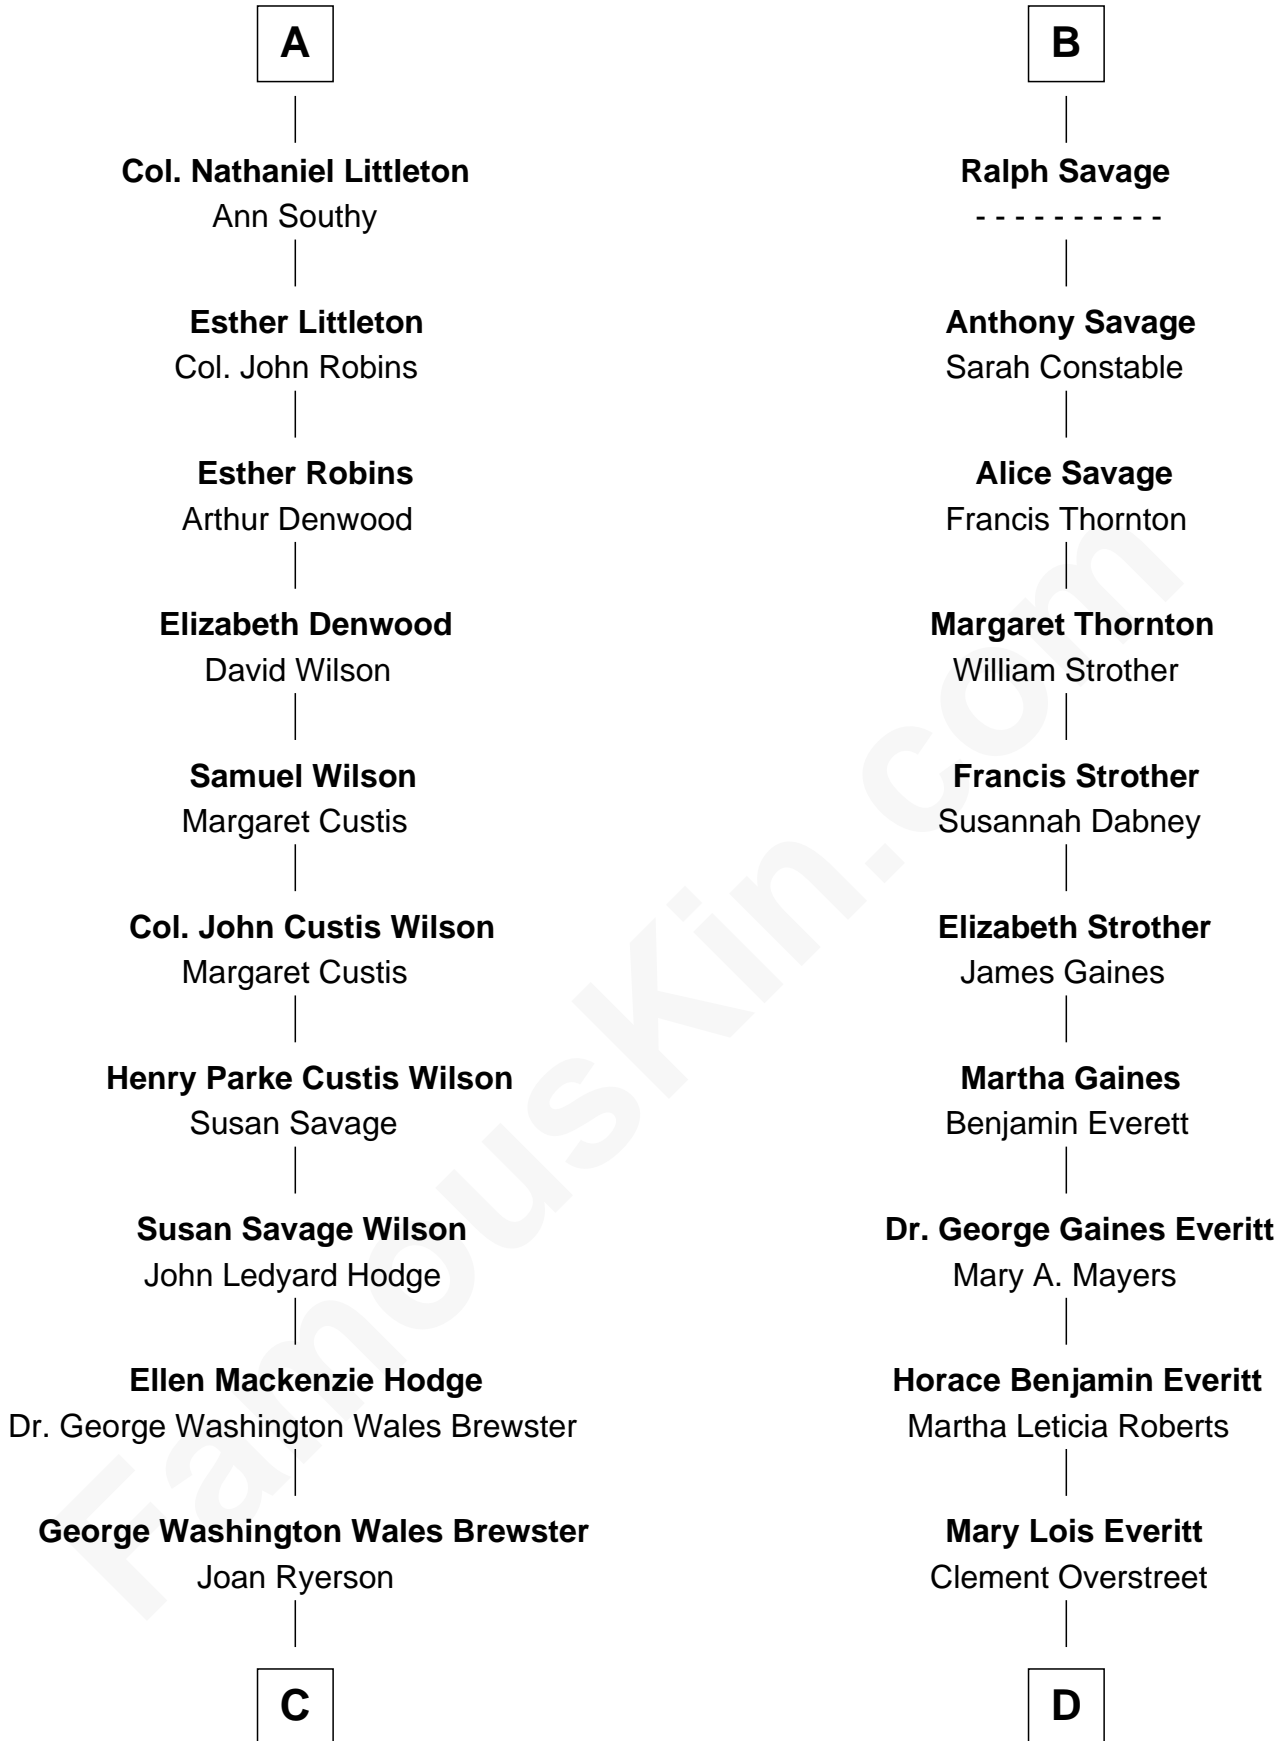

FamousKin.com Relationship Chart of

Paget Brewster

TV Actress

18th cousin of

William H. Macy

TV and Movie Actor

Sir Edmund Ferrers

Ellen Roche

Katherine Trentham

Thomas Hackluyt

Mary Hackluyt

Edmund Walter

Mary Walter

Sir Edward Littleton

A

Margaret Ferrers

Sir Christopher Savage

Francis Savage

Anne Sheldon

Walter Savage

Elizabeth Hall

B

C

Galen Brewster
Hathaway Tew