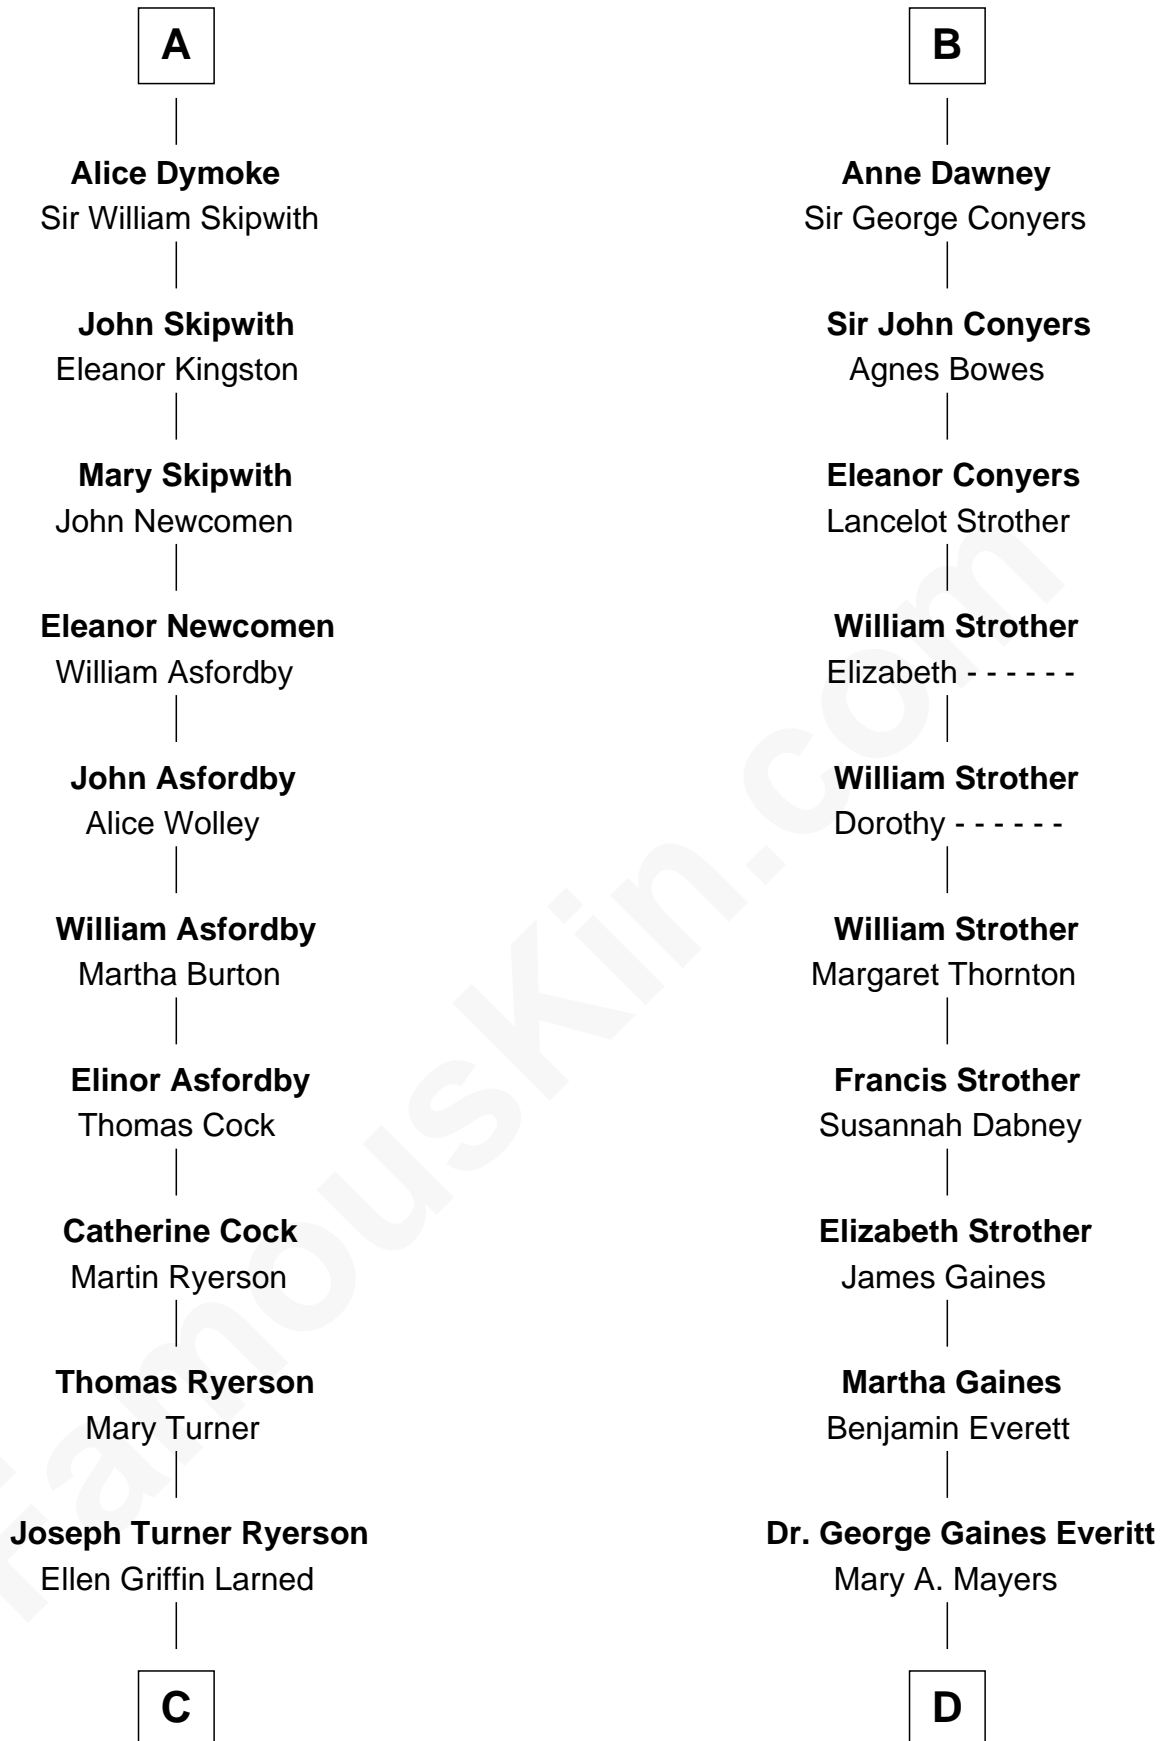

# FamousKin.com Relationship Chart of

**Paget Brewster**

*TV Actress*

20th cousin 1 time removed of

**William H. Macy**

*TV and Movie Actor*

**Sir Henry de Percy**

Eleanor de Arundel

Joan Bourchier

**Sir Richard Neville**

Anne Stafford

**Dorothy Neville**

Sir John Dawney

**B**

**C**

**Edward Larned Ryerson**

Mary Pringle Mitchell

**Donald Mitchell Ryerson**

Isabelle McGenniss

**Joan Ryerson**

George Washington Wales Brewster

**Galen Brewster**

Hathaway Tew

**Paget Brewster**

*TV Actress*

**D**

**Horace Benjamin Everitt**

Martha Leticia Roberts

**Mary Lois Everitt**

Clement Overstreet

**Lois Elizabeth Overstreet**

William Hall Macy