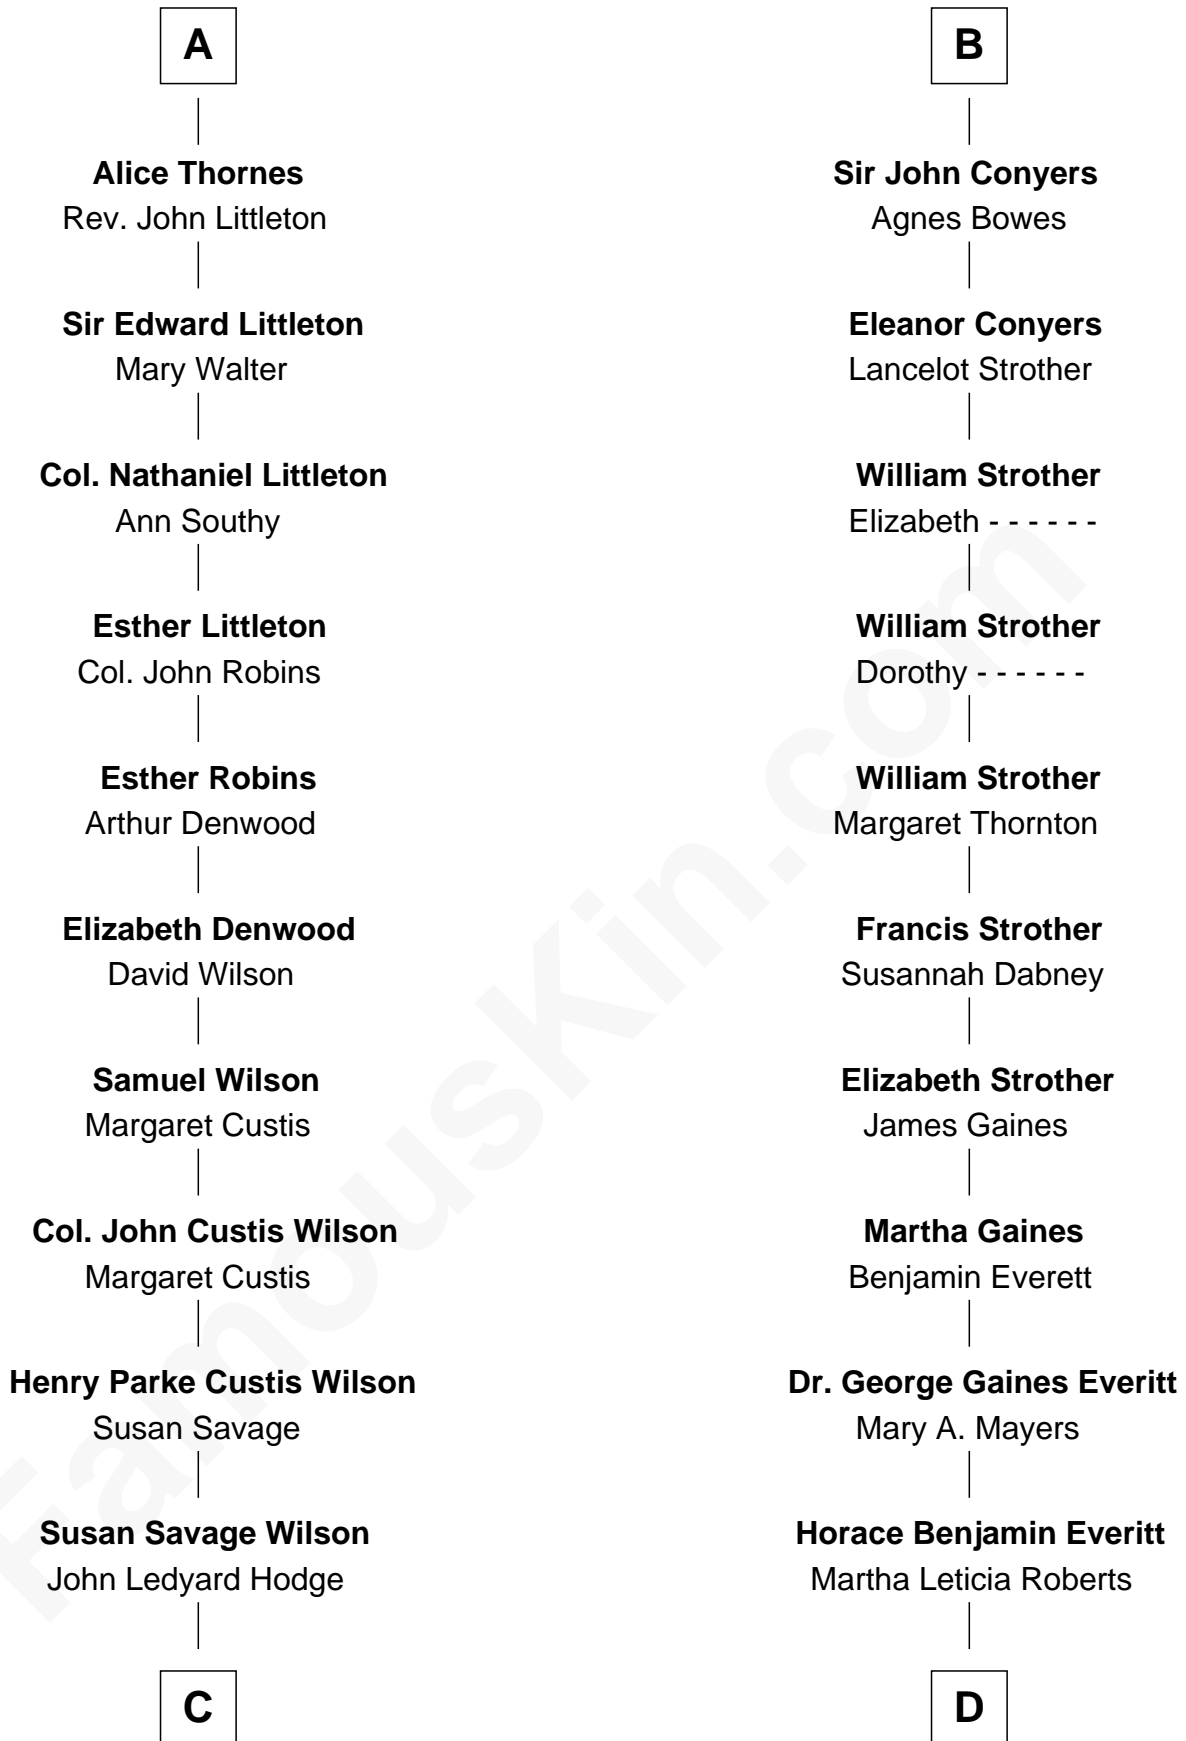

FamousKin.com

Relationship Chart of

Paget Brewster

TV Actress

19th cousin 1 time removed of

William H. Macy

TV and Movie Actor

Humphrey de Bohun

Joan Fitzalan

Mary de Bohun
Henry IV, King of England

Humphrey Plantagenet

Antigone Plantagenet
Henry Grey

Elizabeth Grey
Sir Roger Kynaston

Jane Kynaston
Roger Thornes

John Thornes
Elizabeth Astley

Richard Thornes

A

Eleanor de Bohun
Sir Thomas Plantagenet

Anne Plantagenet
Sir William Bouchier

Sir John Bouchier
Margaret Berners

Joan Bouchier
Sir Henry Neville

Sir Richard Neville
Anne Stafford

Dorothy Neville
Sir John Dawney

Anne Dawney
Sir George Conyers

B

C

Ellen Mackenzie Hodge

Dr. George Washington Wales Brewster

George Washington Wales Brewster

Joan Ryerson

Galen Brewster