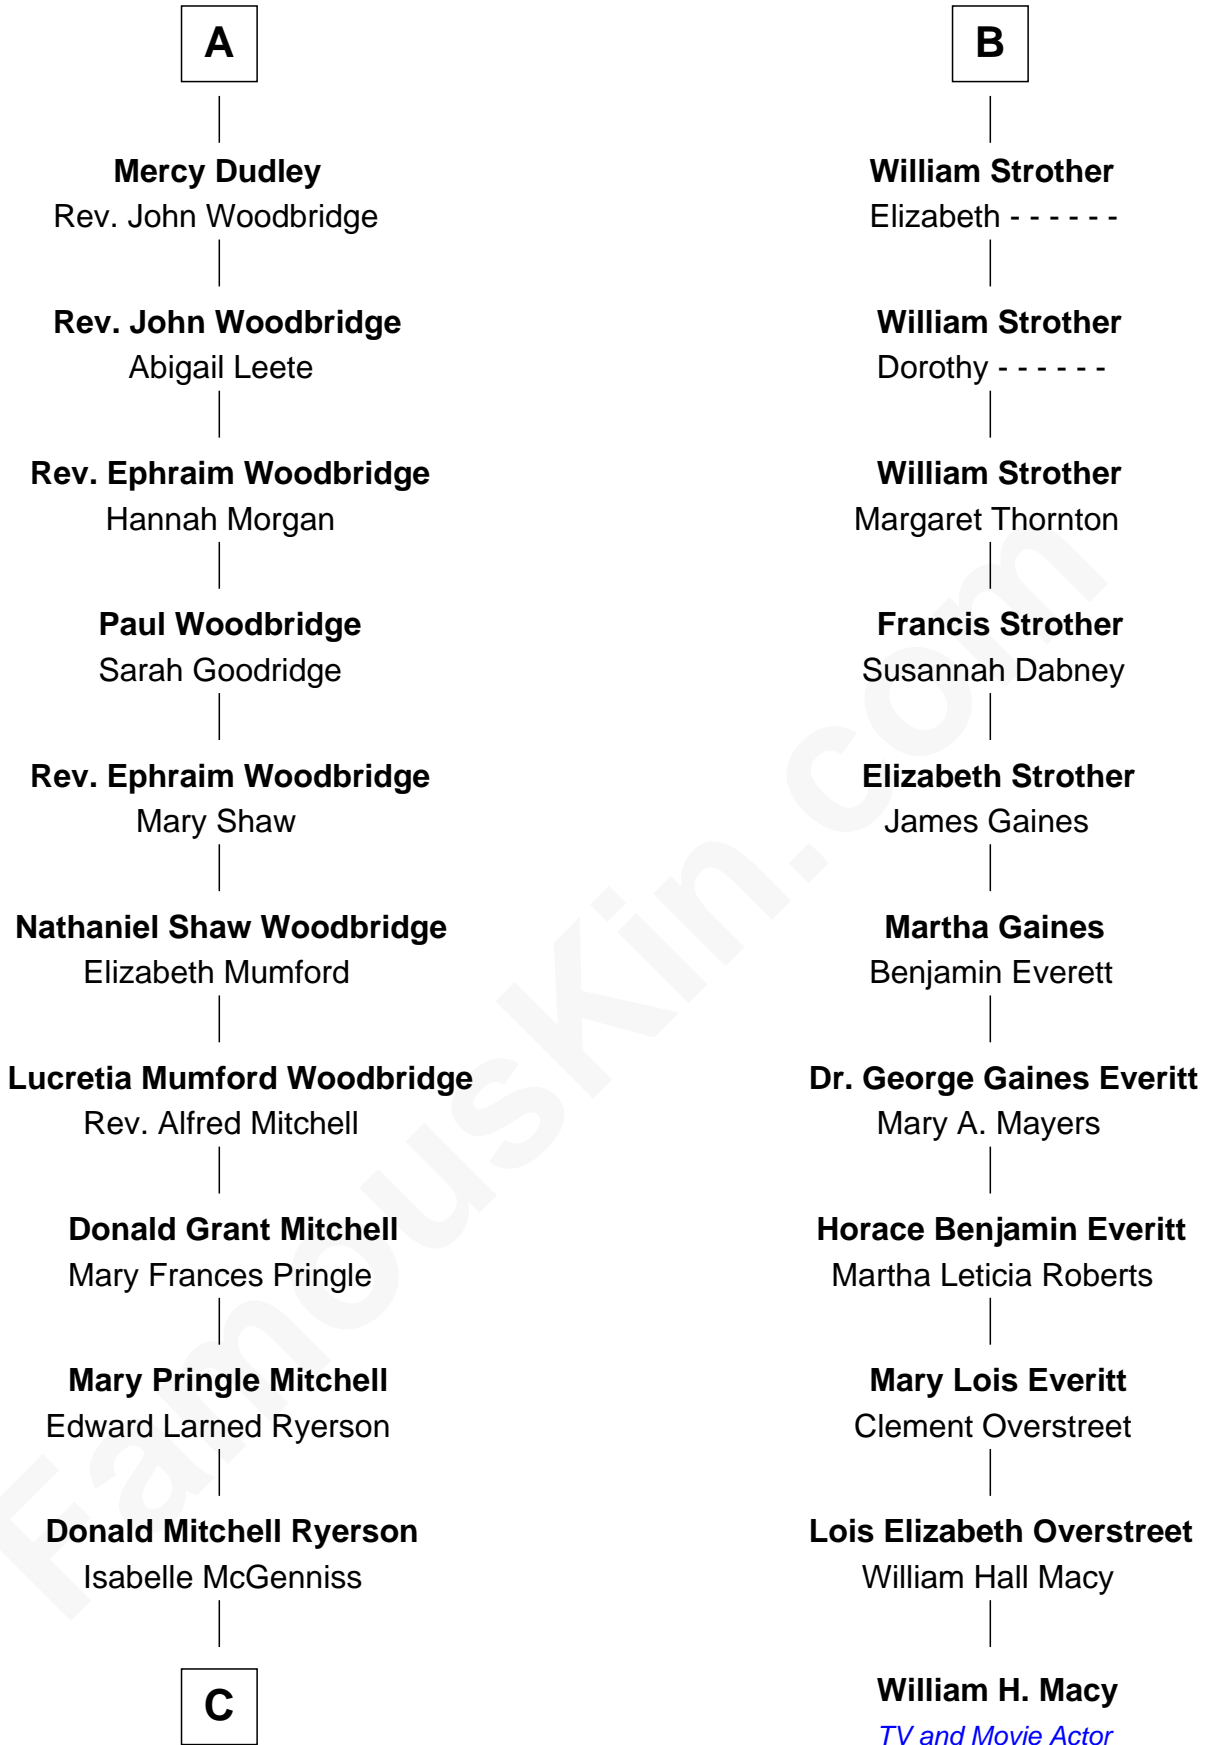

FamousKin.com Relationship Chart of

Paget Brewster

TV Actress

17th cousin 2 times removed of

William H. Macy

TV and Movie Actor

Sir Ralph Neville

Joan Beaufort

C

—
Joan Ryerson

George Washington Wales Brewster

—
Galen Brewster

Hathaway Tew

—
Paget Brewster

TV Actress

FamousKin.com