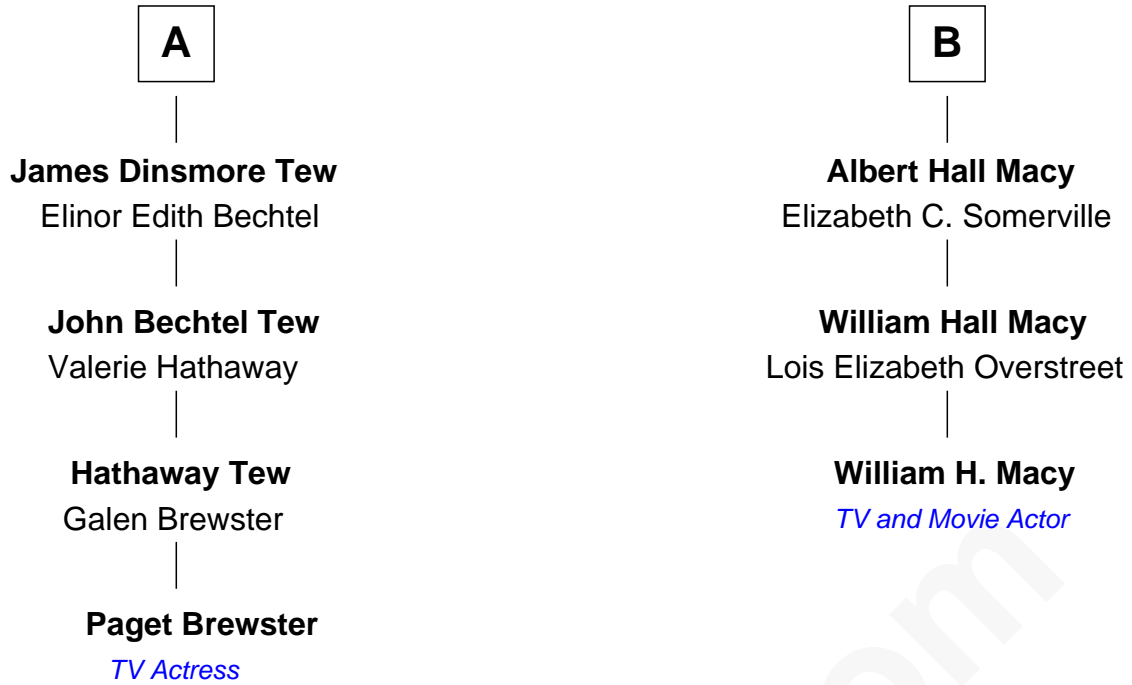

# FamousKin.com Relationship Chart of

**Paget Brewster**

*TV Actress*

9th cousin 1 time removed of

**William H. Macy**

*TV and Movie Actor*

**Peter Folger**

Mary Morrill

FamousKin.com