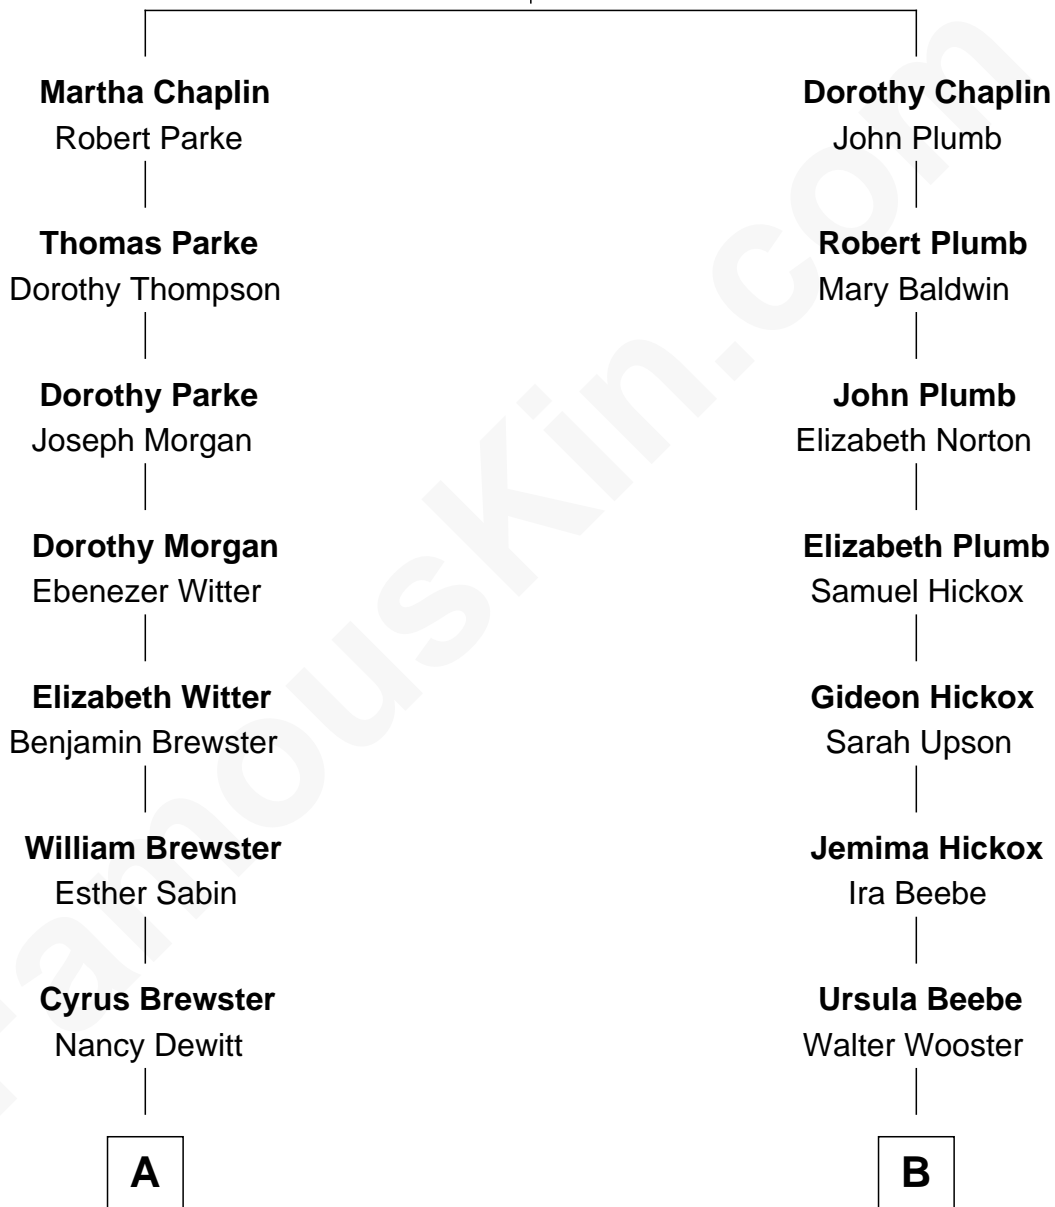

# FamousKin.com Relationship Chart of

**Paget Brewster**

*TV Actress*

12th cousin of

**Felicity Huffman**

*TV & Movie Actress*

**William Chaplin**  
Agnes Holborough

**A**

**Benjamin Brewster**

Sarah French

**Benjamin Brewster**

Ann Wales Emmons

**Dr. George Washington Wales Brewster**

Ellen Mackenzie Hodge

**George Washington Wales Brewster**

Joan Ryerson

**Galen Brewster**

Hathaway Tew

**Paget Brewster**

*TV Actress*

**B**

**David Wooster**

Anna Chatfield

**Hollis Wooster**