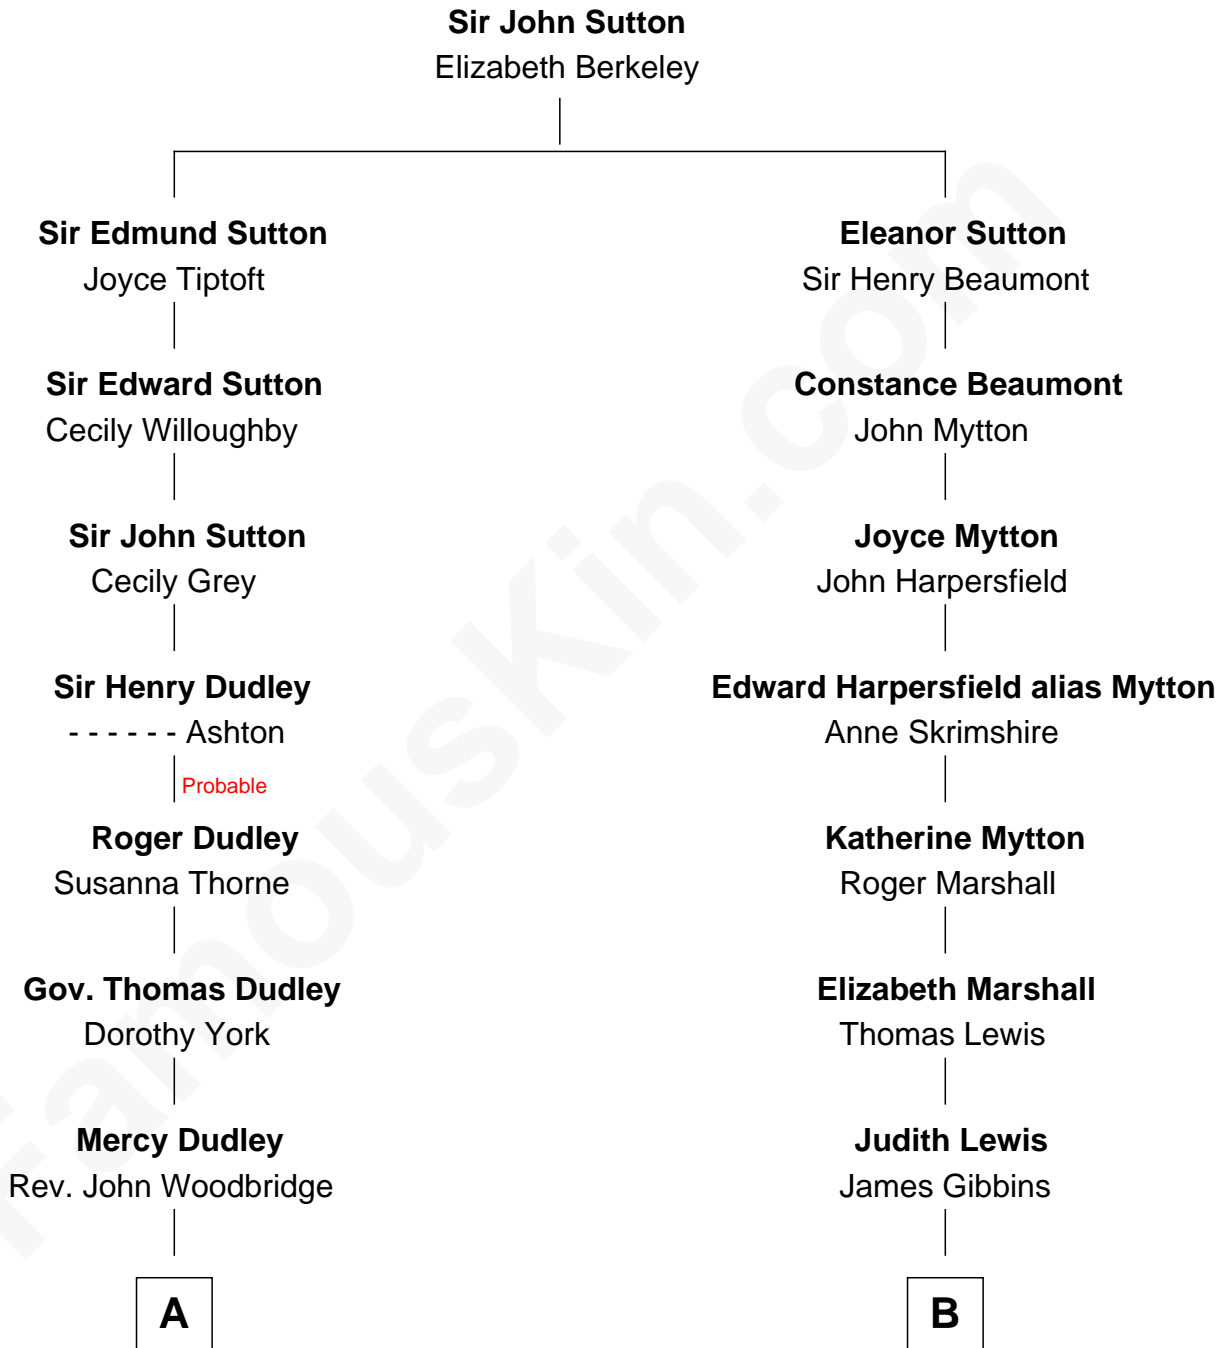

FamousKin.com Relationship Chart of

Paget Brewster
TV Actress

17th cousin 1 time removed of

Gerald Ford
38th U.S. President

C

Galen Brewster
Hathaway Tew

Paget Brewster
TV Actress

FamousKin.com

Paget Brewster photo by [Jonathan Reilly](#) (CC BY-SA 2.0)