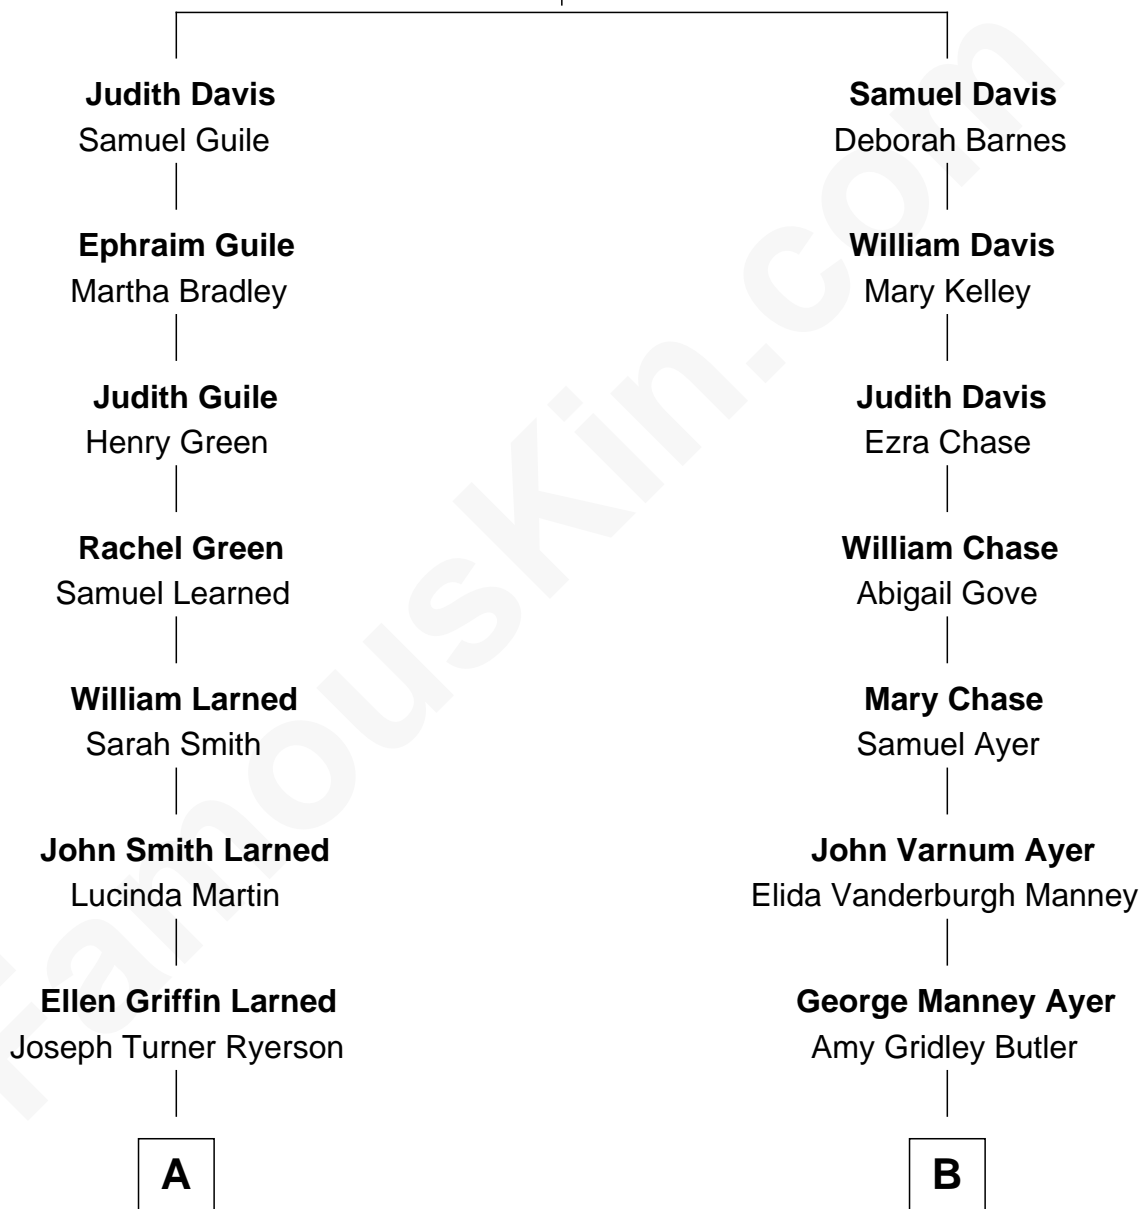

FamousKin.com Relationship Chart of

Paget Brewster

TV Actress

9th cousin 2 times removed of

Gerald Ford

38th U.S. President

James Davis

Cecily Thayer

A

Edward Larned Ryerson

Mary Pringle Mitchell

Donald Mitchell Ryerson

Isabelle McGenniss

Joan Ryerson

George Washington Wales Brewster

Galen Brewster

Hathaway Tew

Paget Brewster

TV Actress

B

Adele Augusta Ayer

Levi Addison Gardner

Dorothy Ayer Gardner

Leslie Lynch King