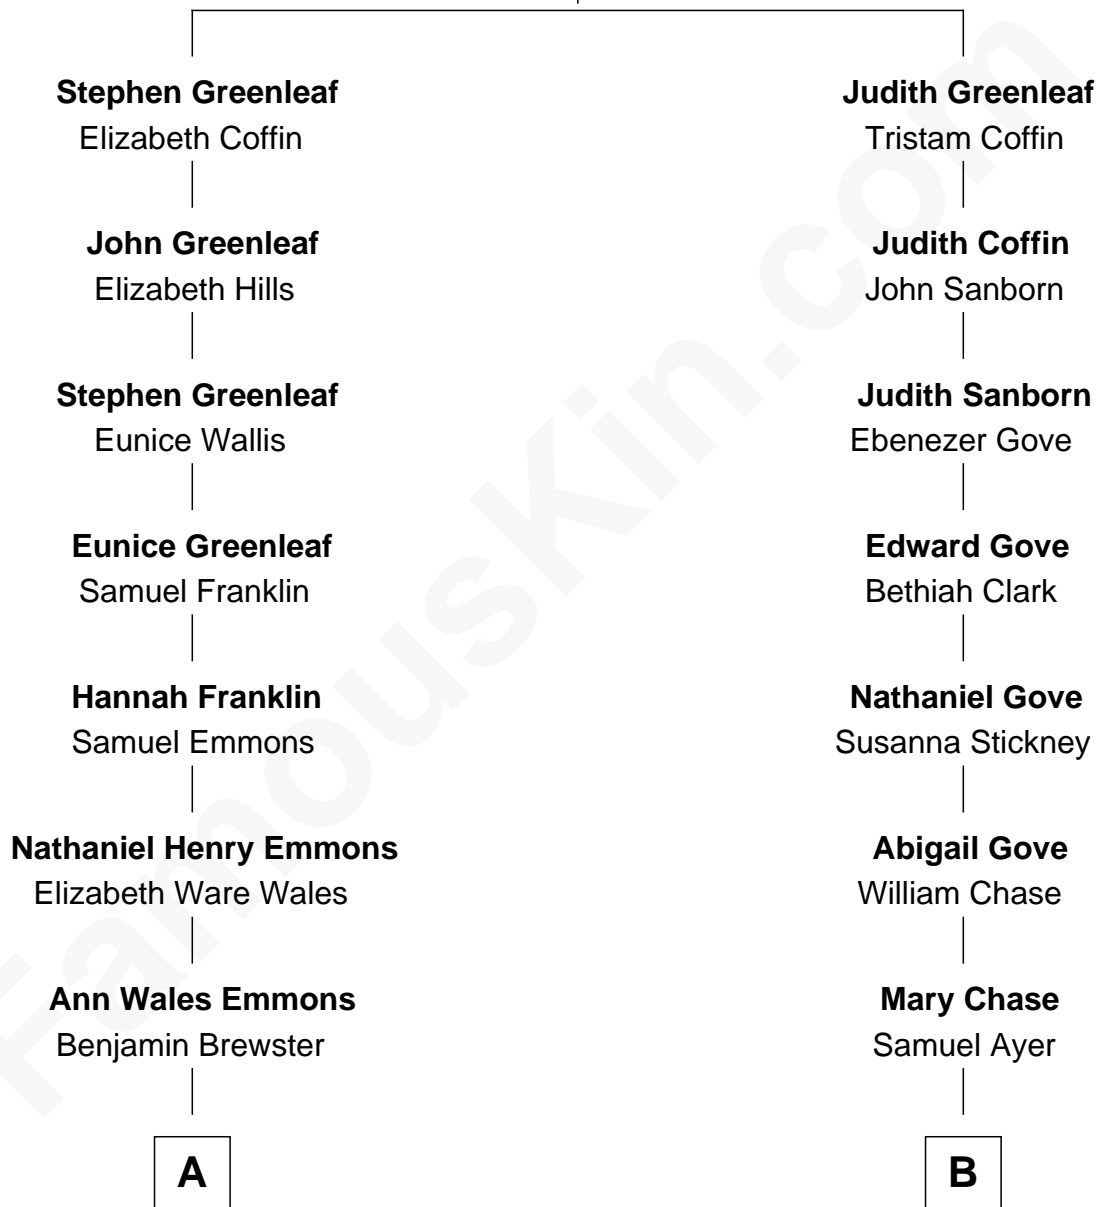

FamousKin.com Relationship Chart of

Paget Brewster

TV Actress

10th cousin 1 time removed of

Gerald Ford

38th U.S. President

Edmund Greenleaf

Sarah Moore

A

Dr. George Washington Wales Brewster

Ellen Mackenzie Hodge

George Washington Wales Brewster

Joan Ryerson

Galen Brewster

Hathaway Tew

Paget Brewster