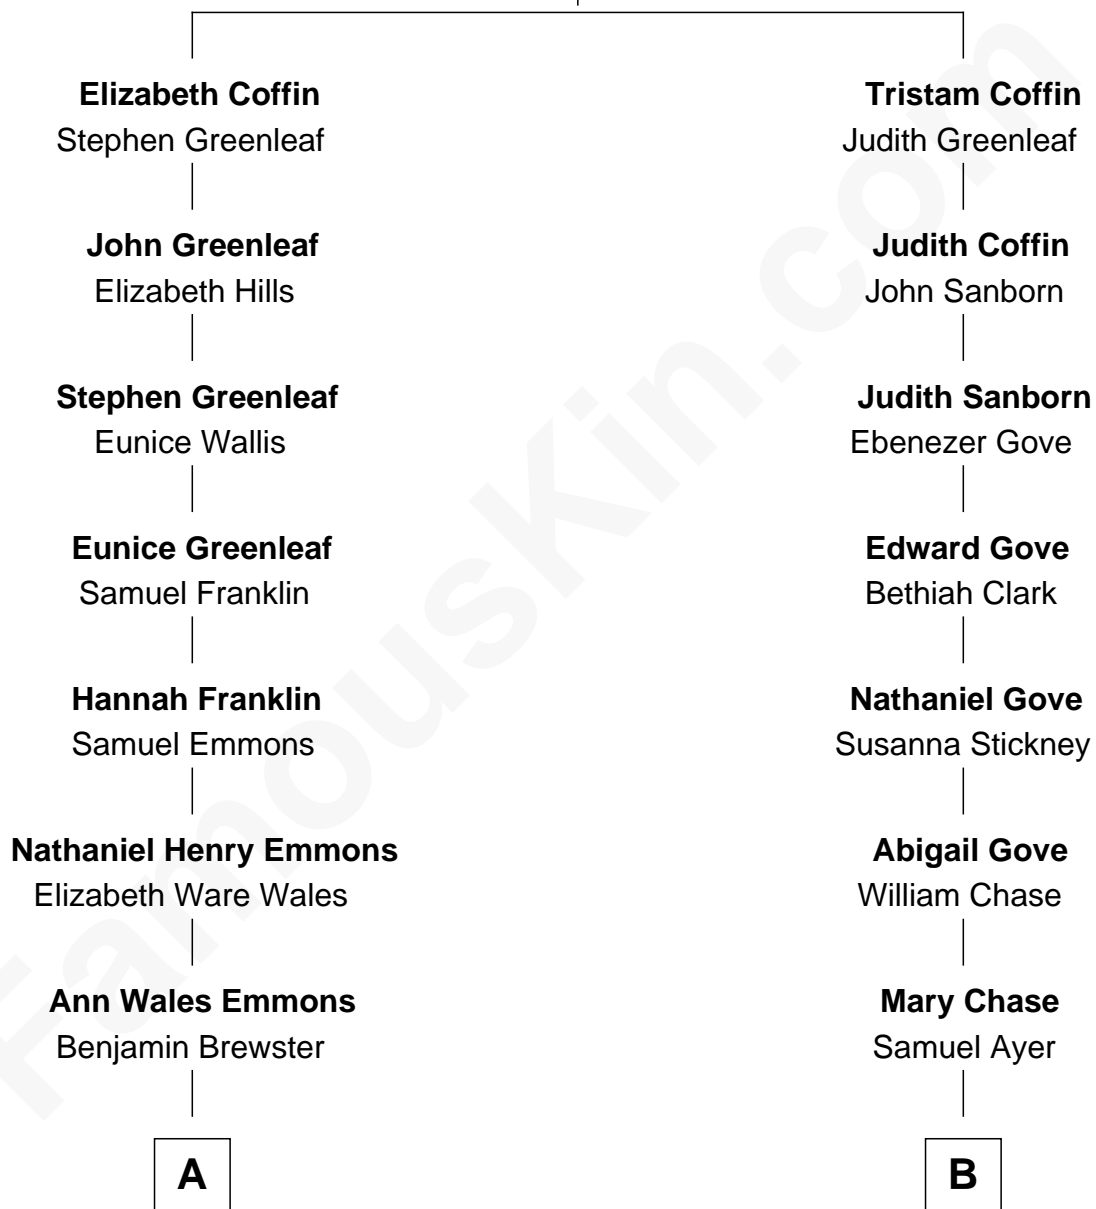

# FamousKin.com Relationship Chart of

**Paget Brewster**

*TV Actress*

10th cousin 1 time removed of

**Gerald Ford**

*38th U.S. President*

**Tristram Coffin**

Dionis Stevens

**A**

**Dr. George Washington Wales Brewster**

Ellen Mackenzie Hodge

**George Washington Wales Brewster**

Joan Ryerson

**Galen Brewster**

Hathaway Tew

**Paget Brewster**

**Dorothy Ayer Gardner**

Leslie Lynch King

**Gerald Ford**

*38th U.S. President*