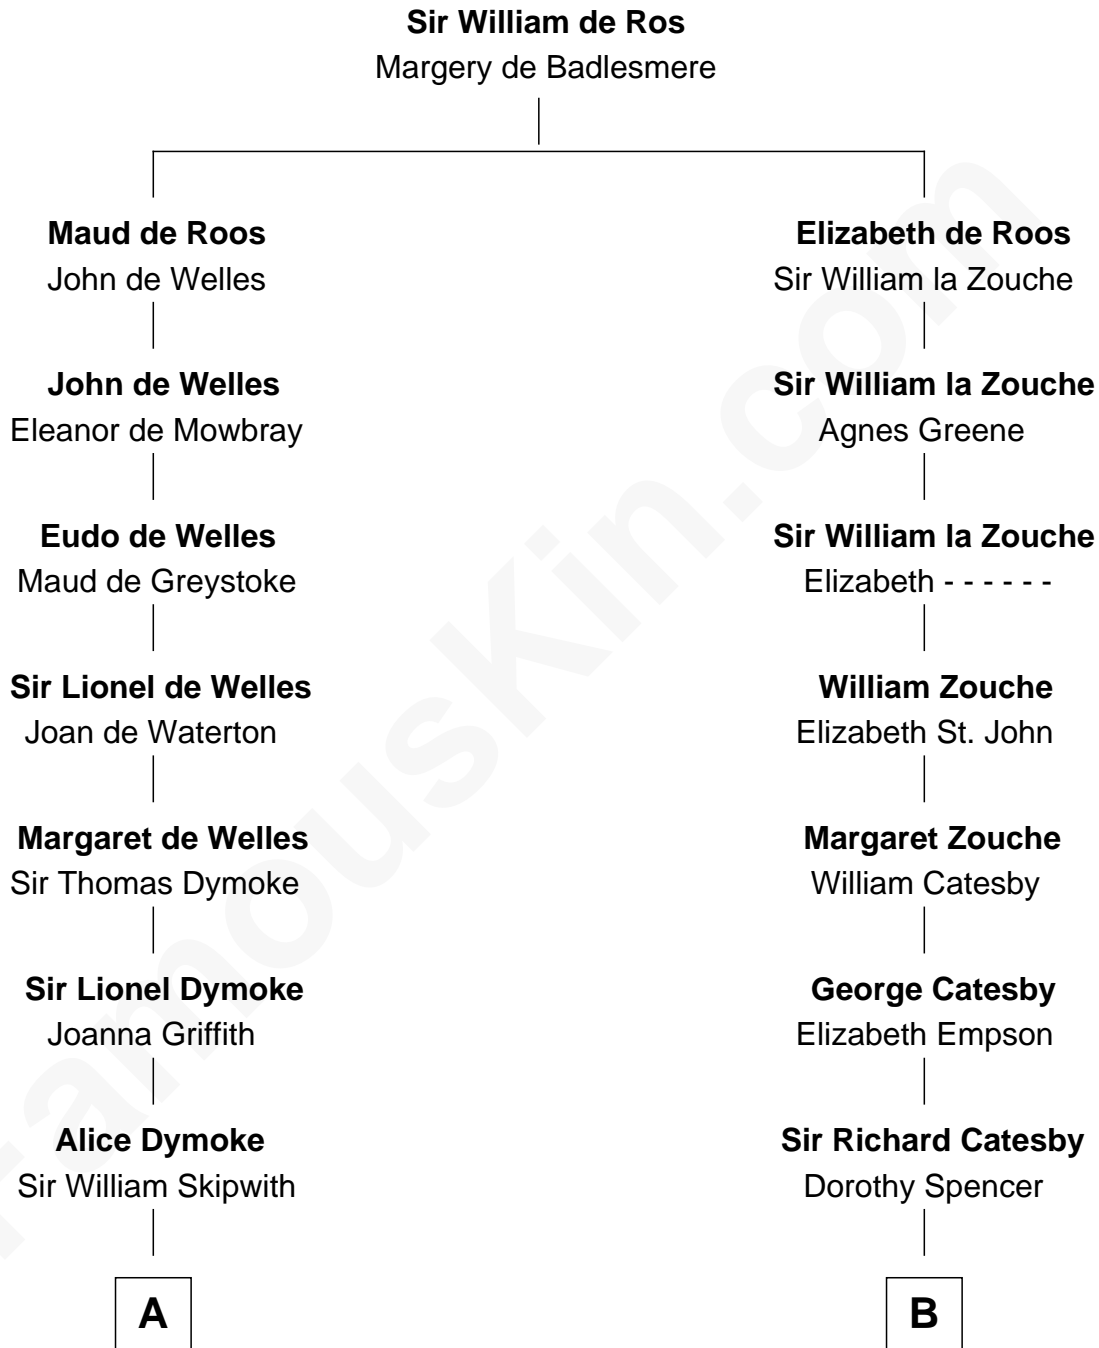

FamousKin.com
Relationship Chart of
Paget Brewster
TV Actress

9th cousin 11 times removed of
Robert Catesby
Leader of Gunpowder Plot

C

—
Donald Mitchell Ryerson

Isabelle McGenniss

—
Joan Ryerson

George Washington Wales Brewster

—
Galen Brewster

Hathaway Tew

—
Paget Brewster

TV Actress

FamousKin.com