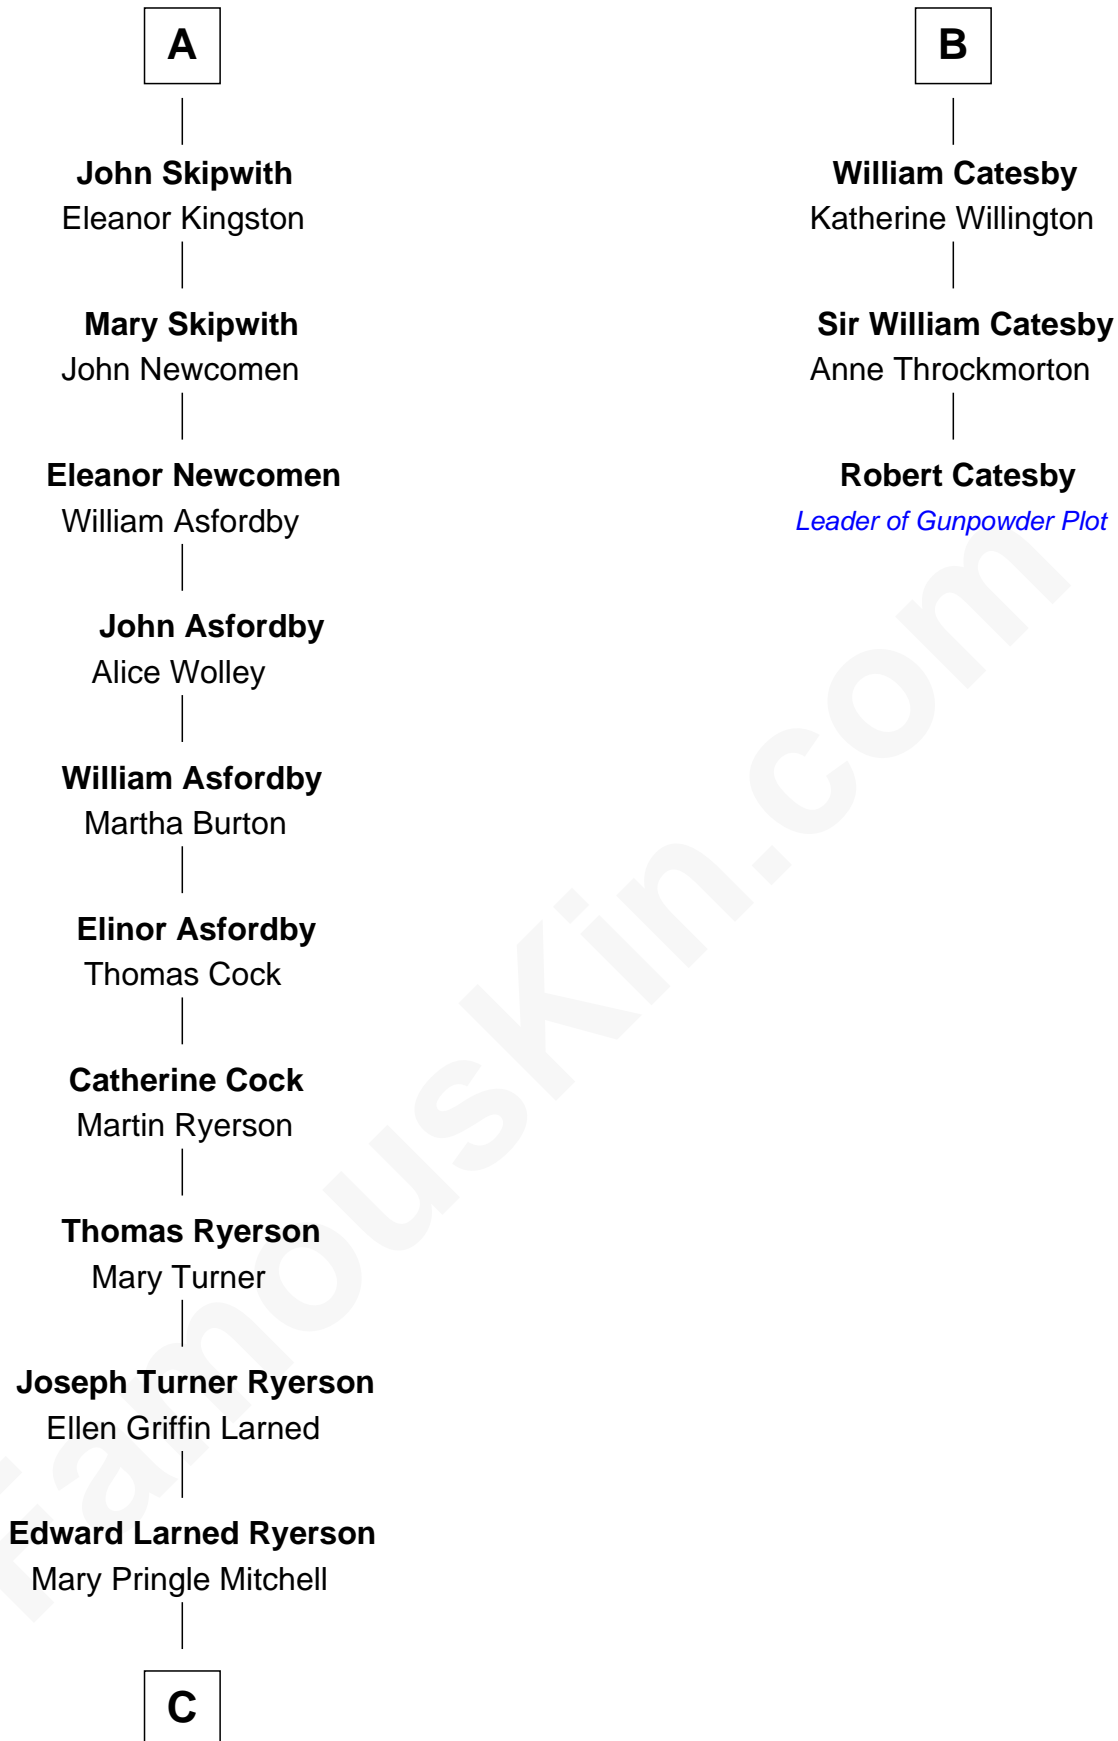

FamousKin.com
Relationship Chart of
Paget Brewster
TV Actress

9th cousin 11 times removed of
Robert Catesby
Leader of Gunpowder Plot

C

—
Donald Mitchell Ryerson

Isabelle McGenniss

—
Joan Ryerson

George Washington Wales Brewster

—
Galen Brewster

Hathaway Tew

—
Paget Brewster

TV Actress

FamousKin.com