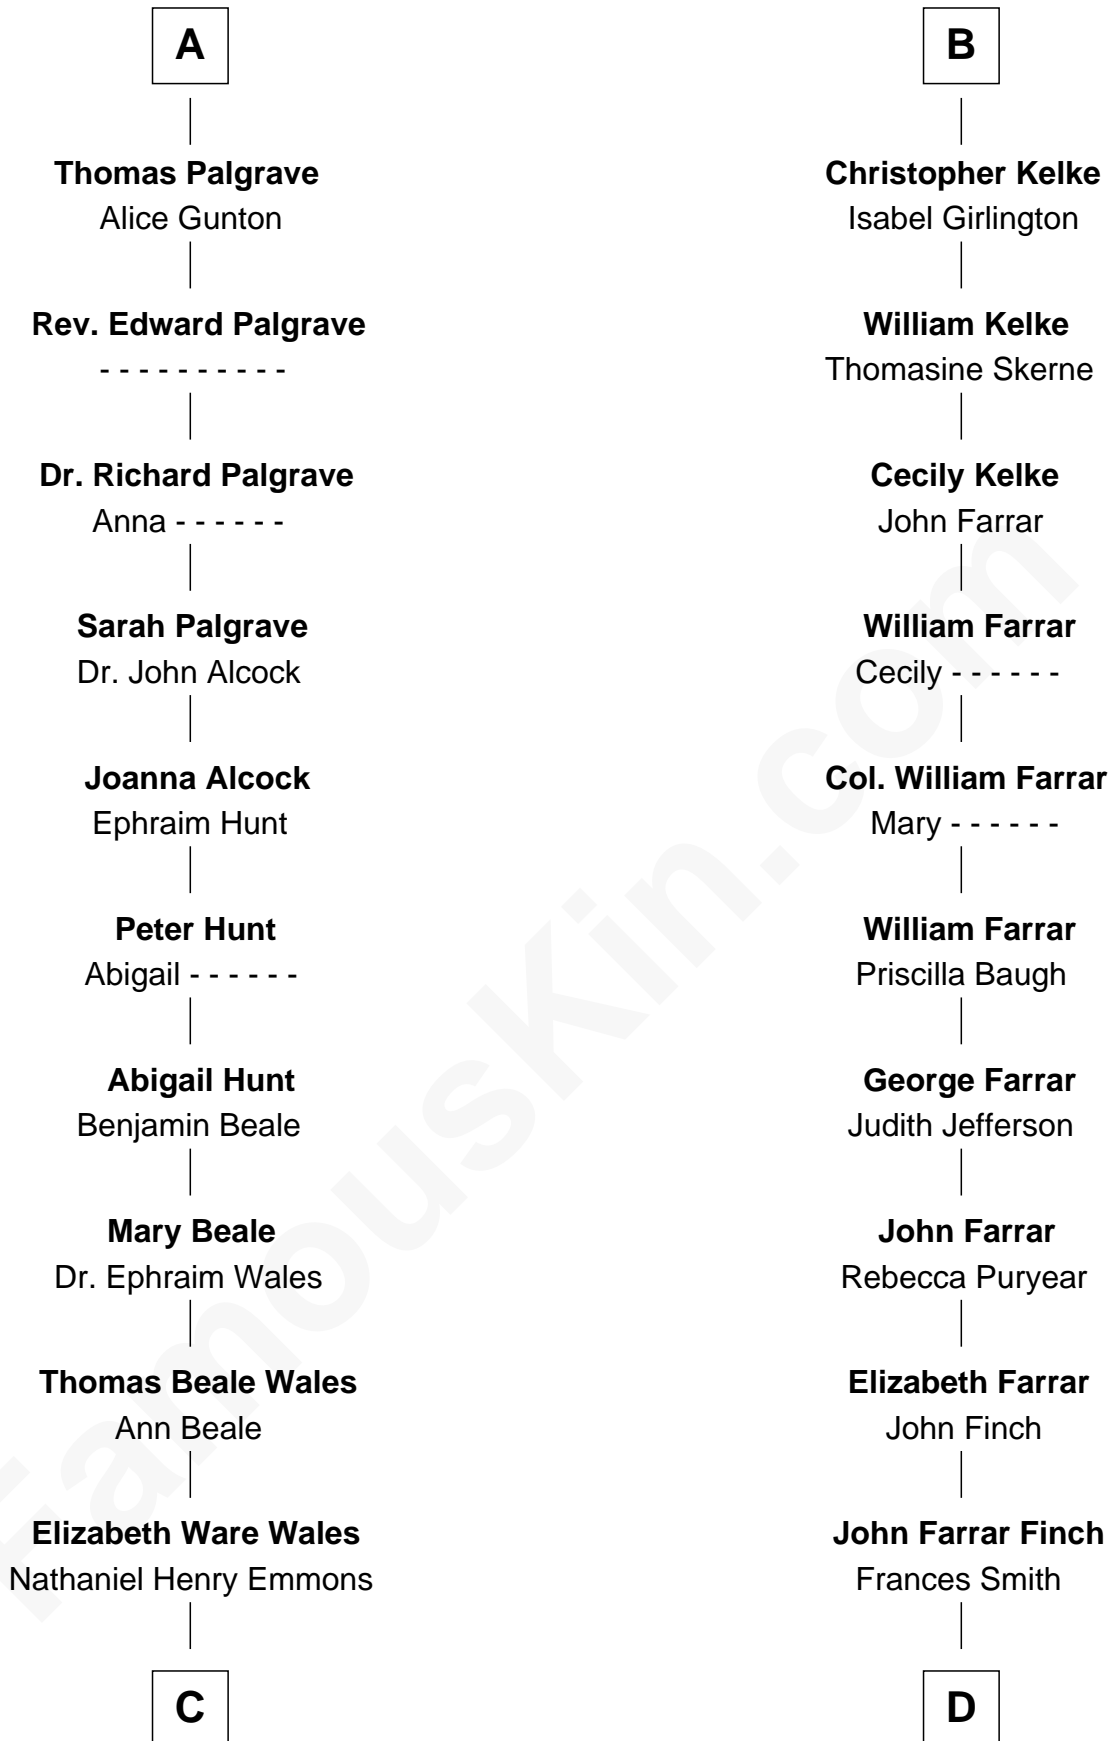

FamousKin.com

Relationship Chart of

Paget Brewster

TV Actress

20th cousin 1 time removed of

Harper Lee

Author of To Kill a Mockingbird

Henry Plantagenet

Maud de Chaworth

C

Ann Wales Emmons

Benjamin Brewster

Dr. George Washington Wales Brewster

Ellen Mackenzie Hodge

George Washington Wales Brewster

Joan Ryerson