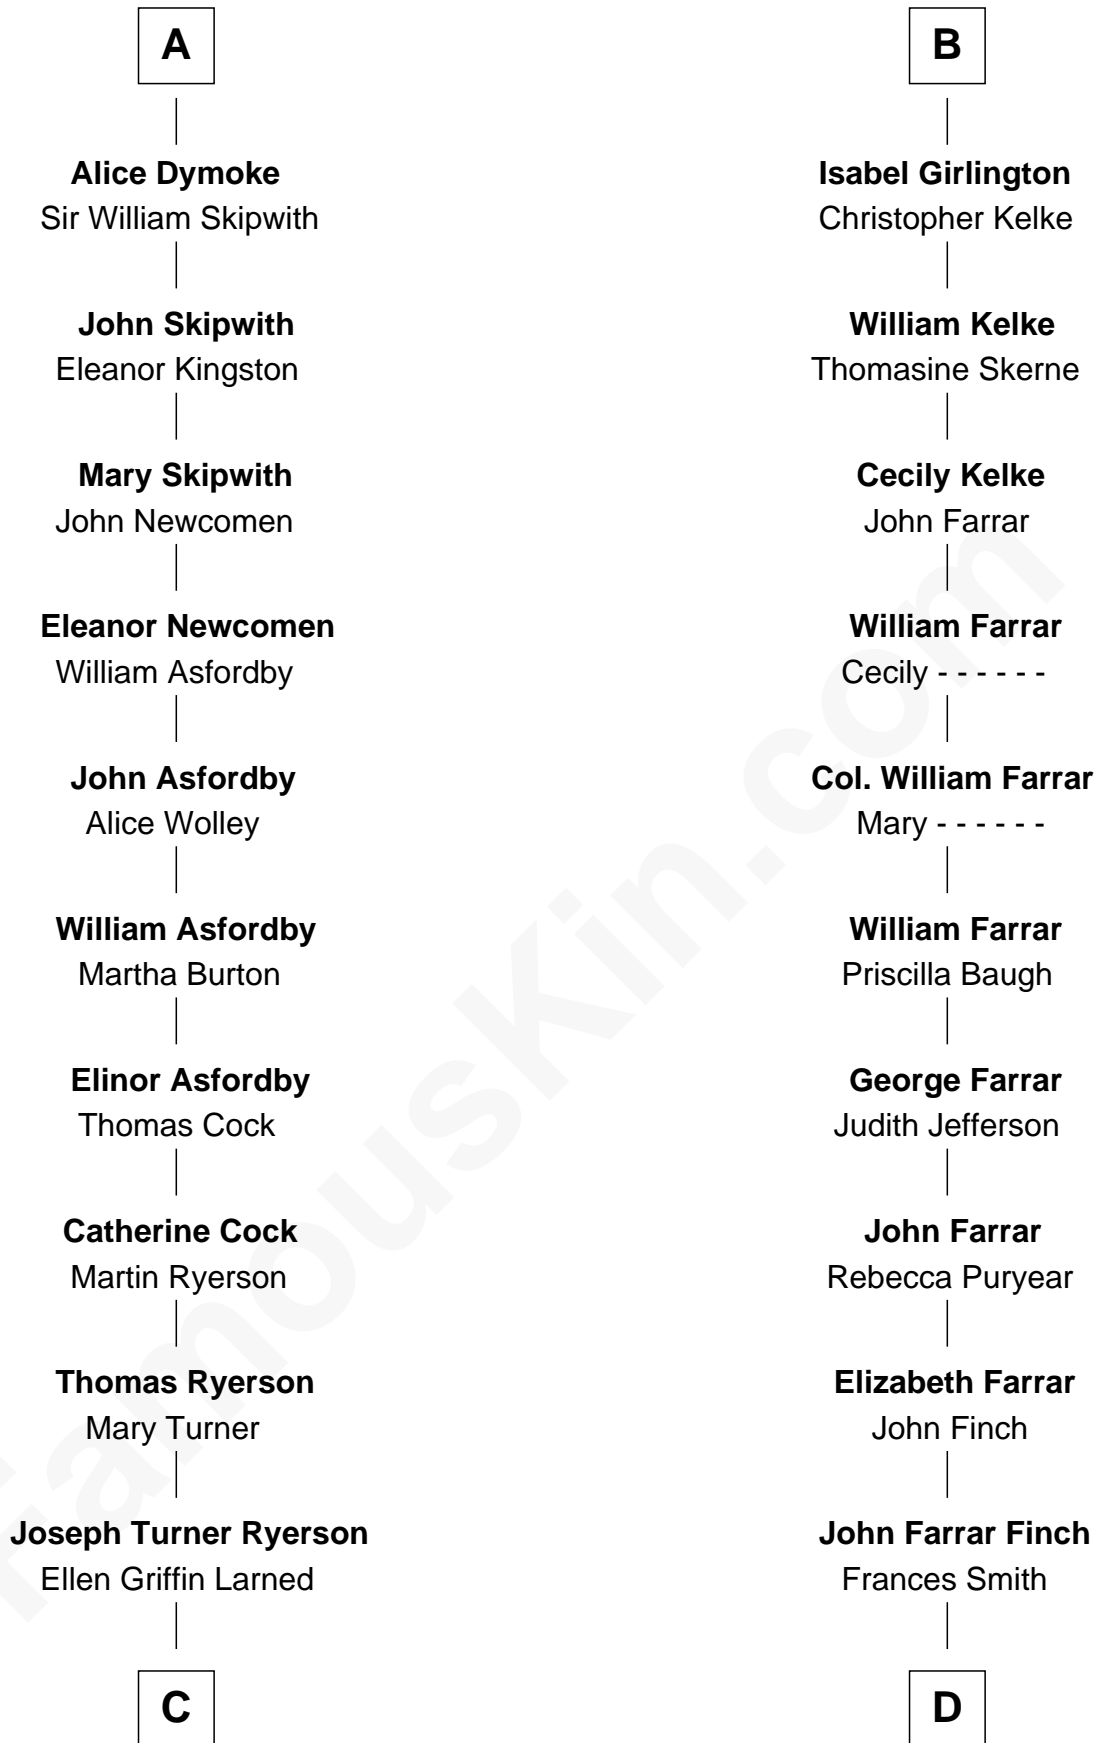

# FamousKin.com Relationship Chart of

**Paget Brewster**

*TV Actress*

20th cousin 1 time removed of

**Harper Lee**

*Author of To Kill a Mockingbird*

**C**

**Edward Larned Ryerson**

Mary Pringle Mitchell

**Donald Mitchell Ryerson**

Isabelle McGenniss

**Joan Ryerson**

George Washington Wales Brewster

**Galen Brewster**

Hathaway Tew

**Paget Brewster**