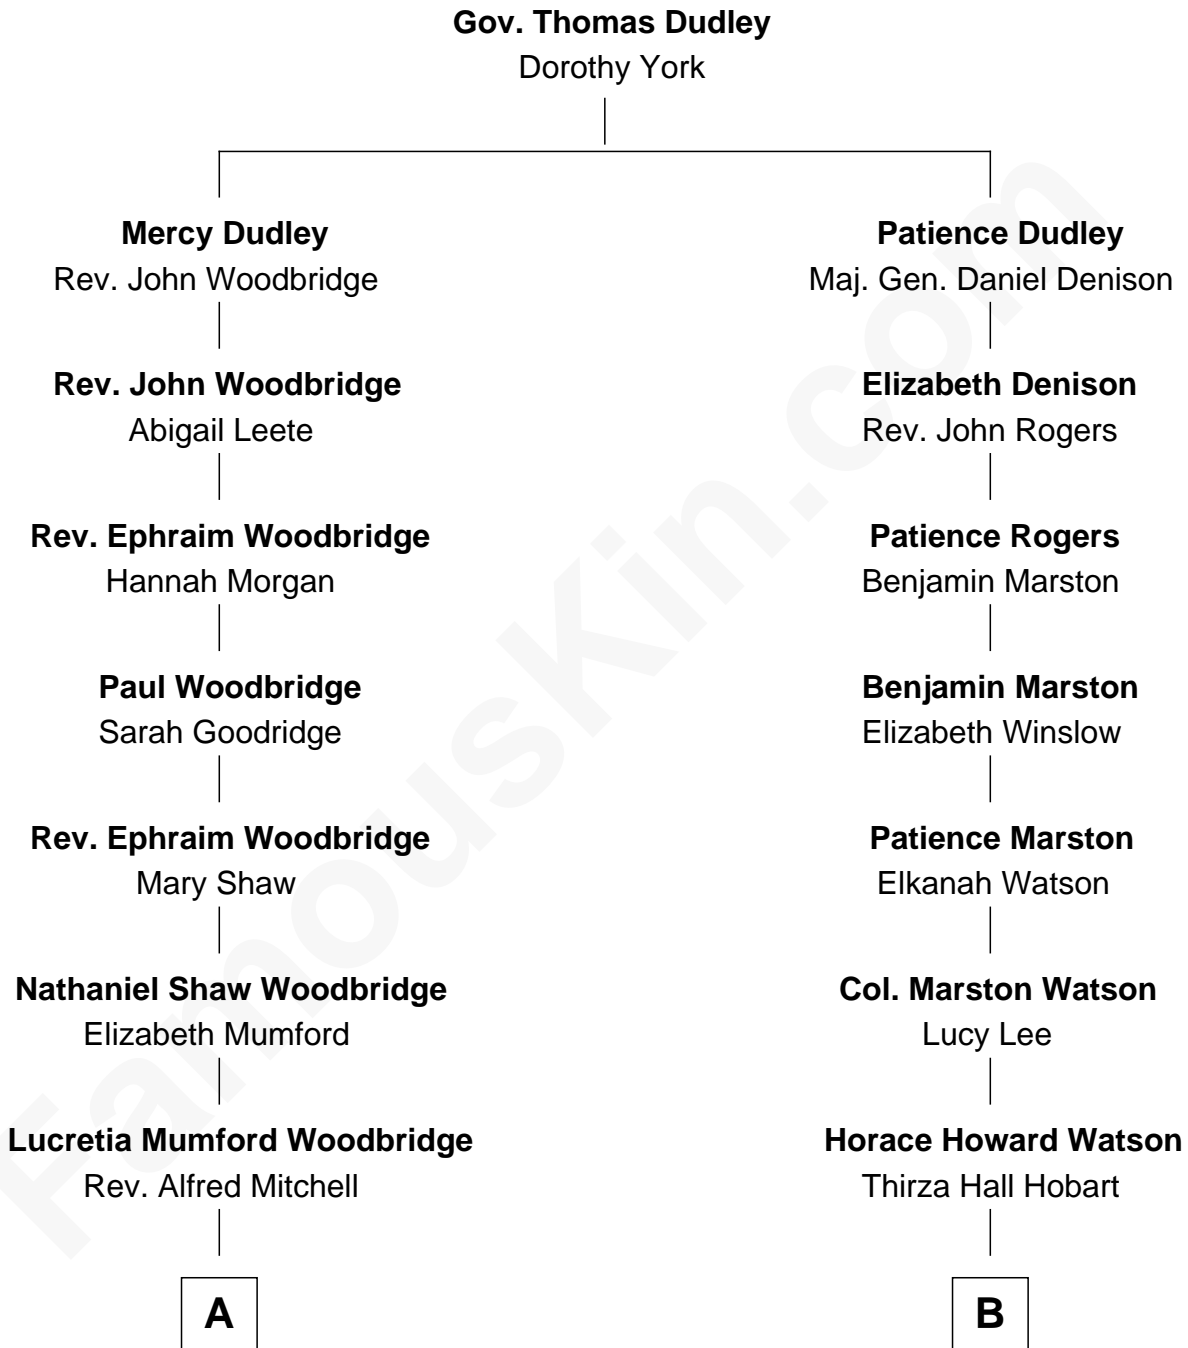

FamousKin.com Relationship Chart of

Paget Brewster

TV Actress

12th cousin of

John Cena

Movie Actor and WWE Pro Wrestler

A

Donald Grant Mitchell

Mary Frances Pringle

Mary Pringle Mitchell

Edward Larned Ryerson

Donald Mitchell Ryerson

Isabelle McGenniss

Joan Ryerson

George Washington Wales Brewster

Galen Brewster

Hathaway Tew

Paget Brewster

TV Actress

B

Agnes Lee Watson

Charles Nichols

Charles H. Nichols

Martha Emma Dix