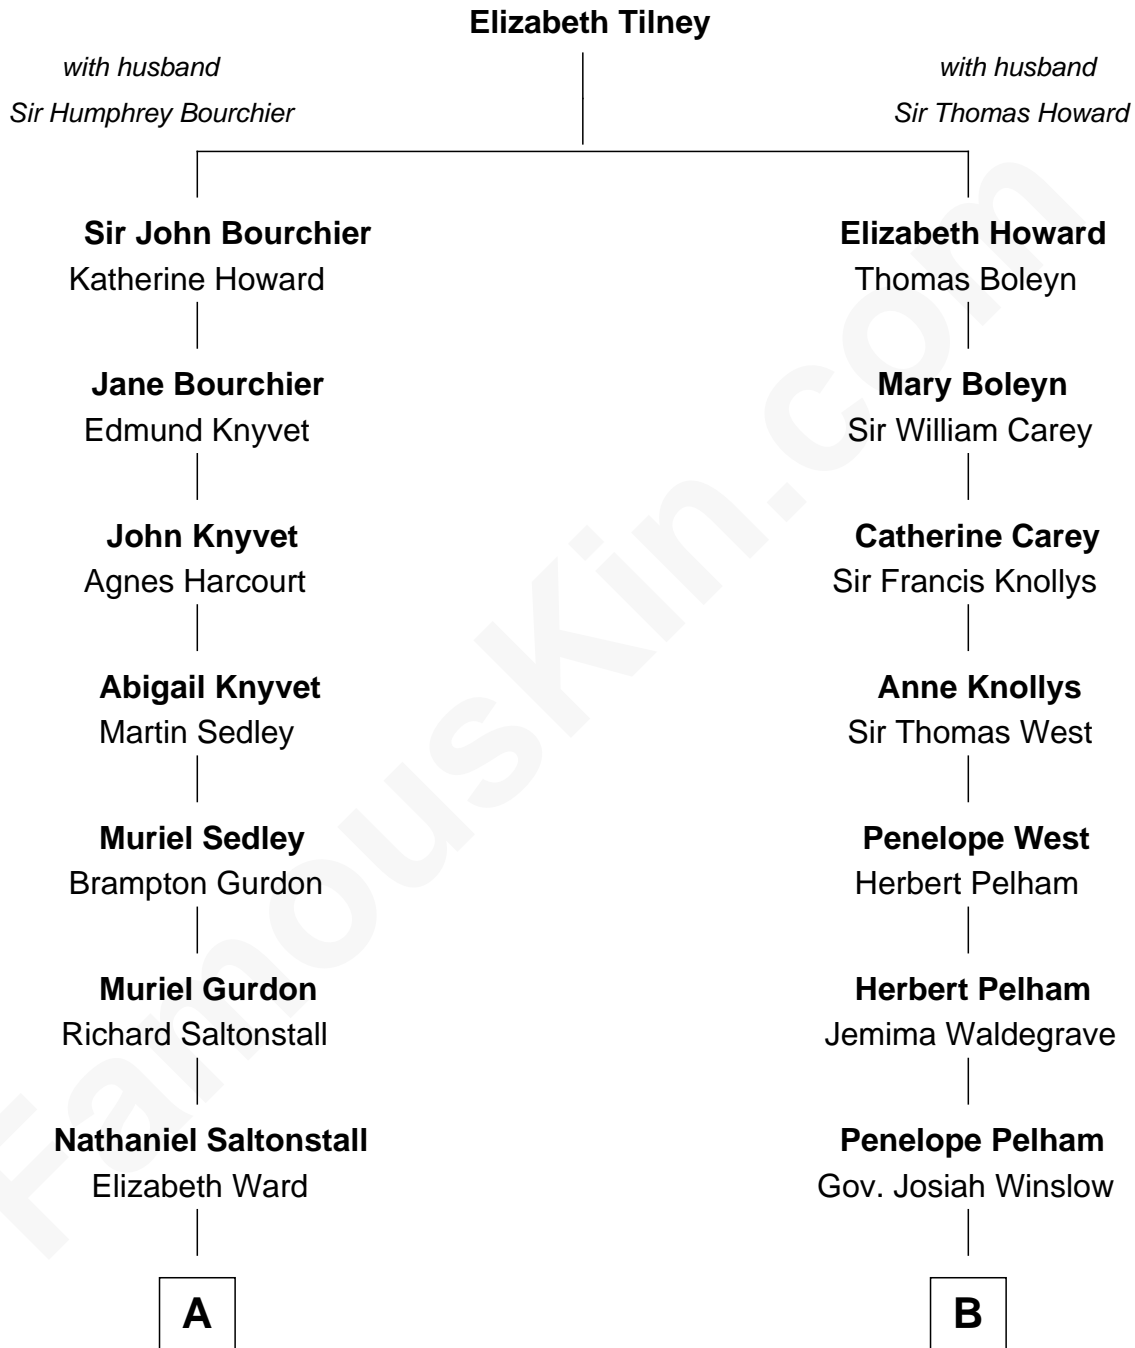

FamousKin.com
Relationship Chart of
Paget Brewster
TV Actress

17th cousin 1 time removed of

John Cena
Movie Actor and WWE Pro Wrestler

C

Galen Brewster
Hathaway Tew

Paget Brewster
TV Actress

FamousKin.com