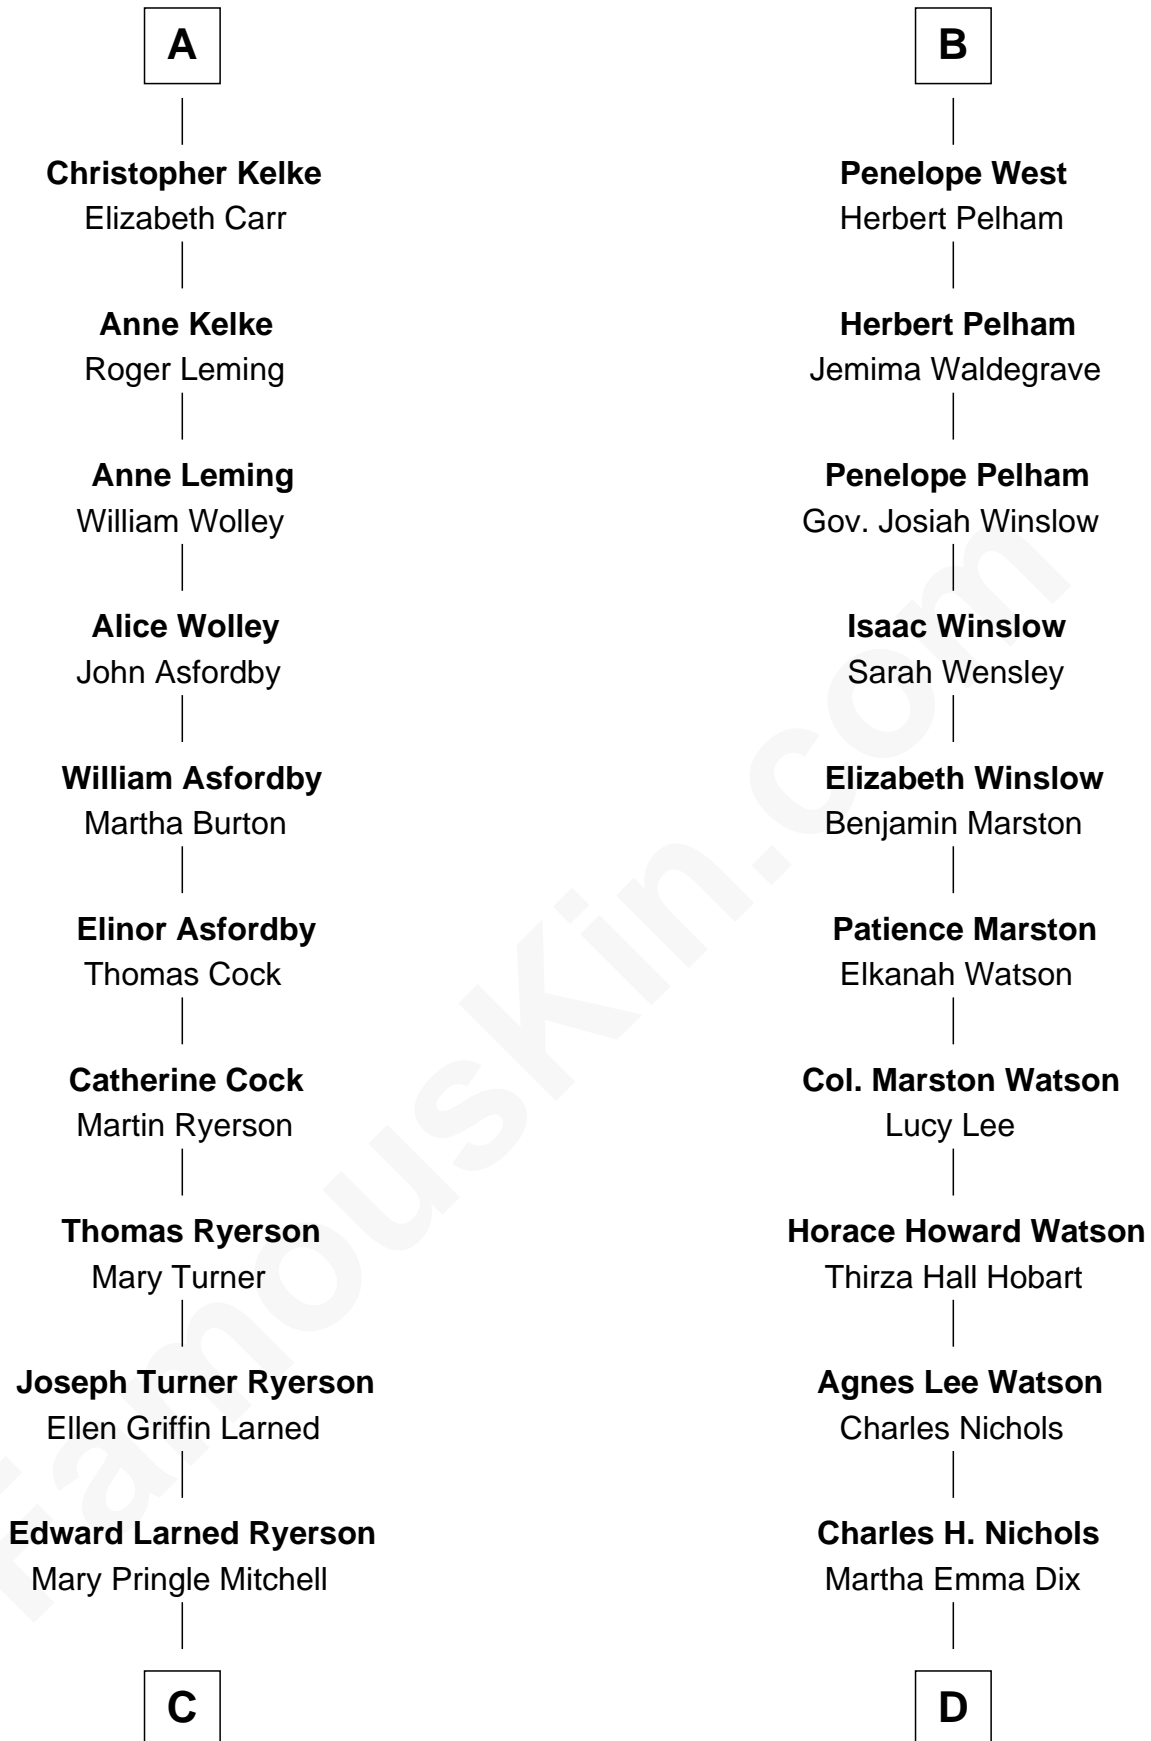

FamousKin.com

Relationship Chart of

Paget Brewster

TV Actress

20th cousin of

John Cena

Movie Actor and WWE Pro Wrestler

Sir Michael de la Pole

Katherine Wingfield

Michael de la Pole
Katherine de Stafford

Isabel de la Pole
Thomas Morley

Anne Morley
Sir John Hastings

Elizabeth Hastings
Sir Robert Hildyard

Katherine Hildyard
William Girlington

Isabel Girlington
Christopher Kelke

Christopher Kelke
Jane St. Paul

A

Anne de la Pole
Robert Thorley

Margaret Thorley
Sir Reynold West

Sir Richard West
Katherine Hungerford

Sir Thomas West
Eleanor Copley

Sir George West
Elizabeth Morton

Sir William West
Elizabeth Strange

Sir Thomas West
Anne Knollys

B

C

Donald Mitchell Ryerson

Isabelle McGenniss

Joan Ryerson

George Washington Wales Brewster

Galen Brewster