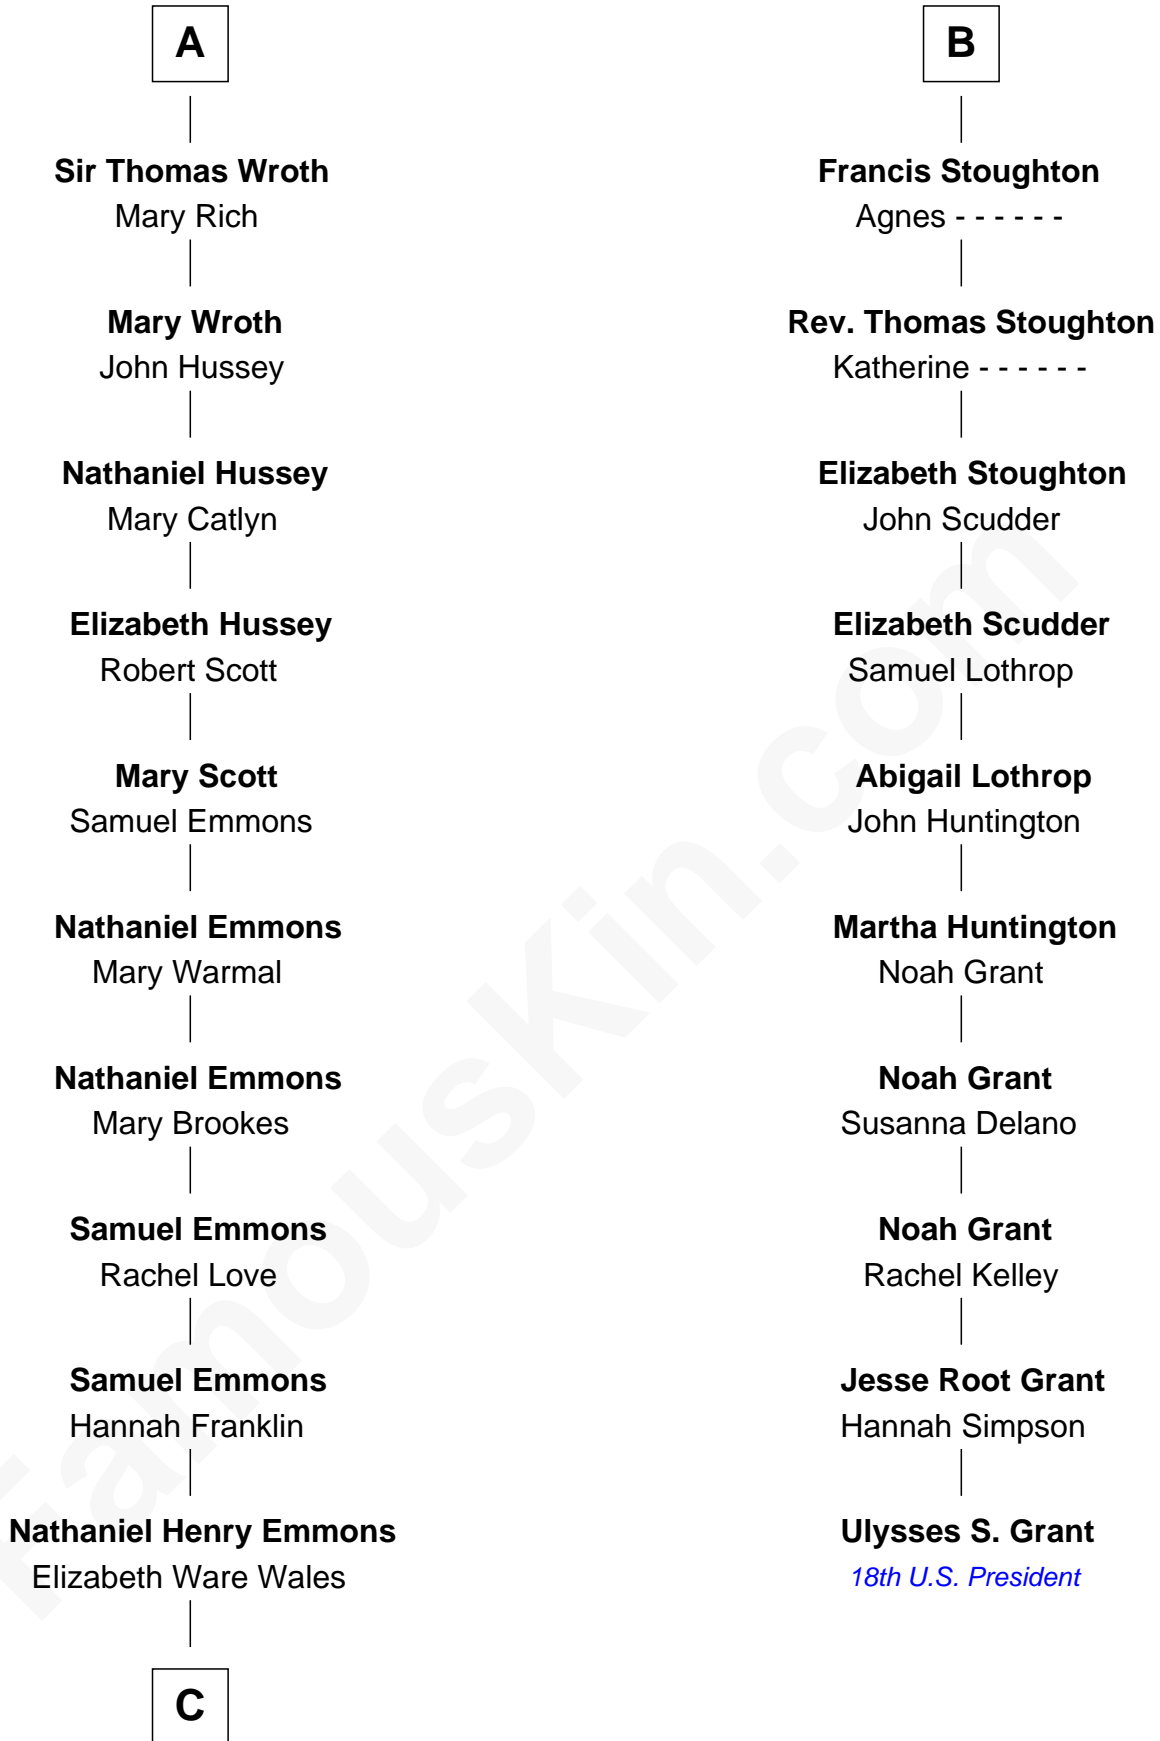

# FamousKin.com Relationship Chart of

**Paget Brewster**  
TV Actress

16th cousin 5 times removed of

**Ulysses S. Grant**  
18th U.S. President

**Sir Roger Lewknor**  
Katherine Bardolf

**C**

Ann Wales Emmons

Benjamin Brewster

Dr. George Washington Wales Brewster

Ellen Mackenzie Hodge

George Washington Wales Brewster

Joan Ryerson

Galen Brewster

Hathaway Tew

Paget Brewster

*TV Actress*

FamousKin.com