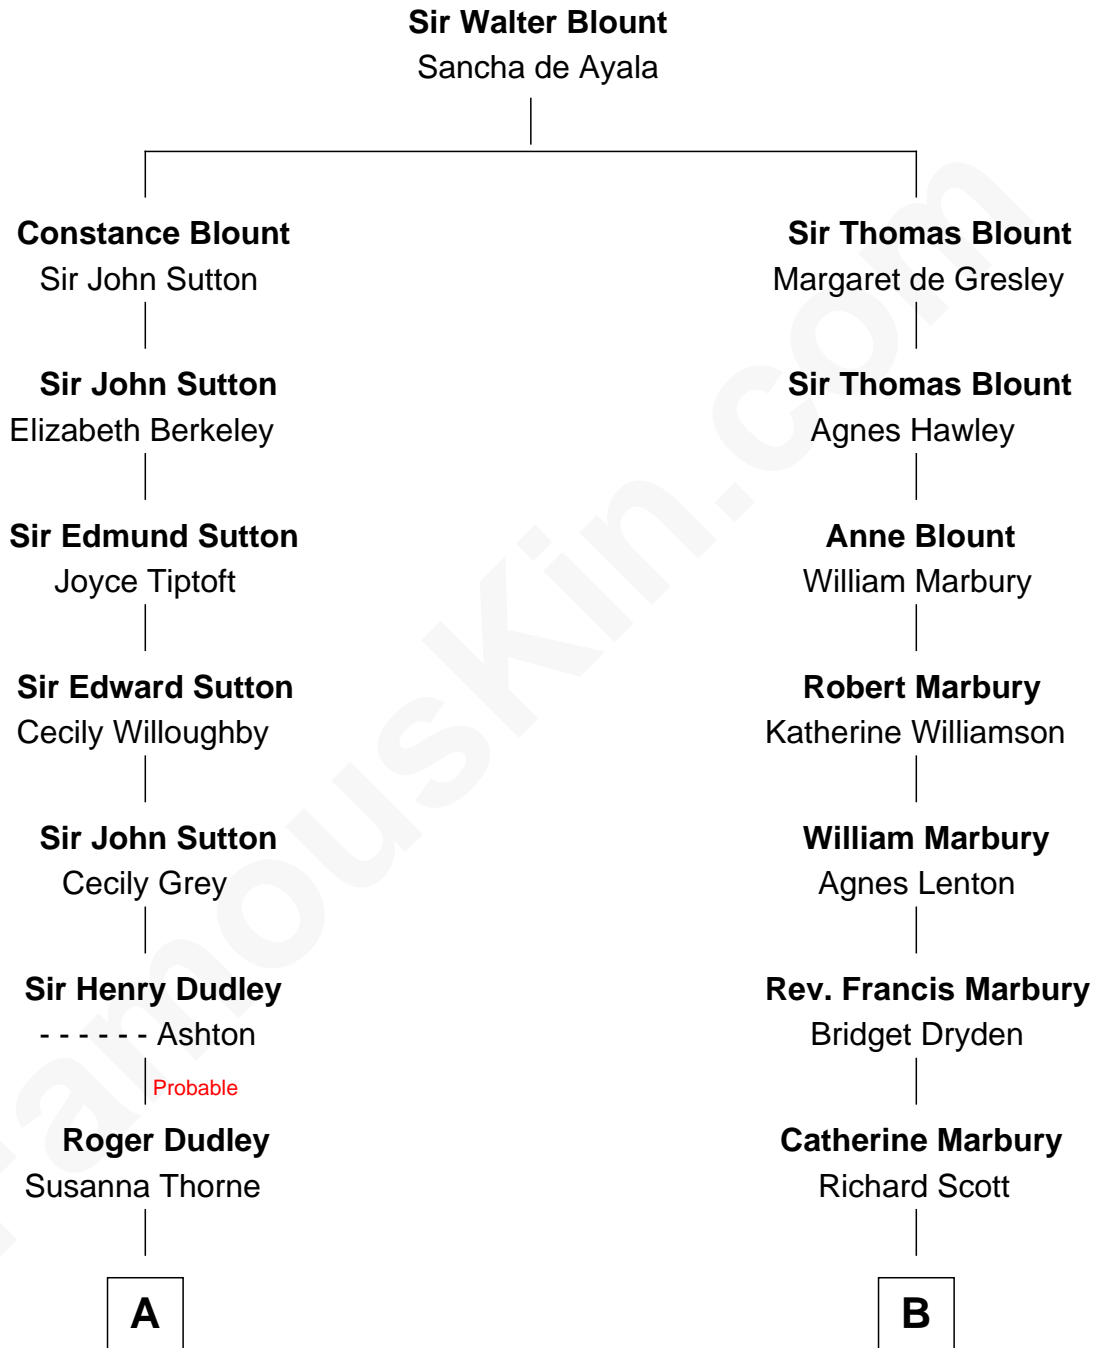

**FamousKin.com**  
**Relationship Chart of**  
**Paget Brewster**  
*TV Actress*

13th cousin 7 times removed of

**J. A. Folger**  
*Founder of Folger Coffee Company*

**C**

—  
**Donald Mitchell Ryerson**

Isabelle McGenniss

—  
**Joan Ryerson**

George Washington Wales Brewster

—  
**Galen Brewster**

Hathaway Tew

—  
**Paget Brewster**

*TV Actress*

FamousKin.com