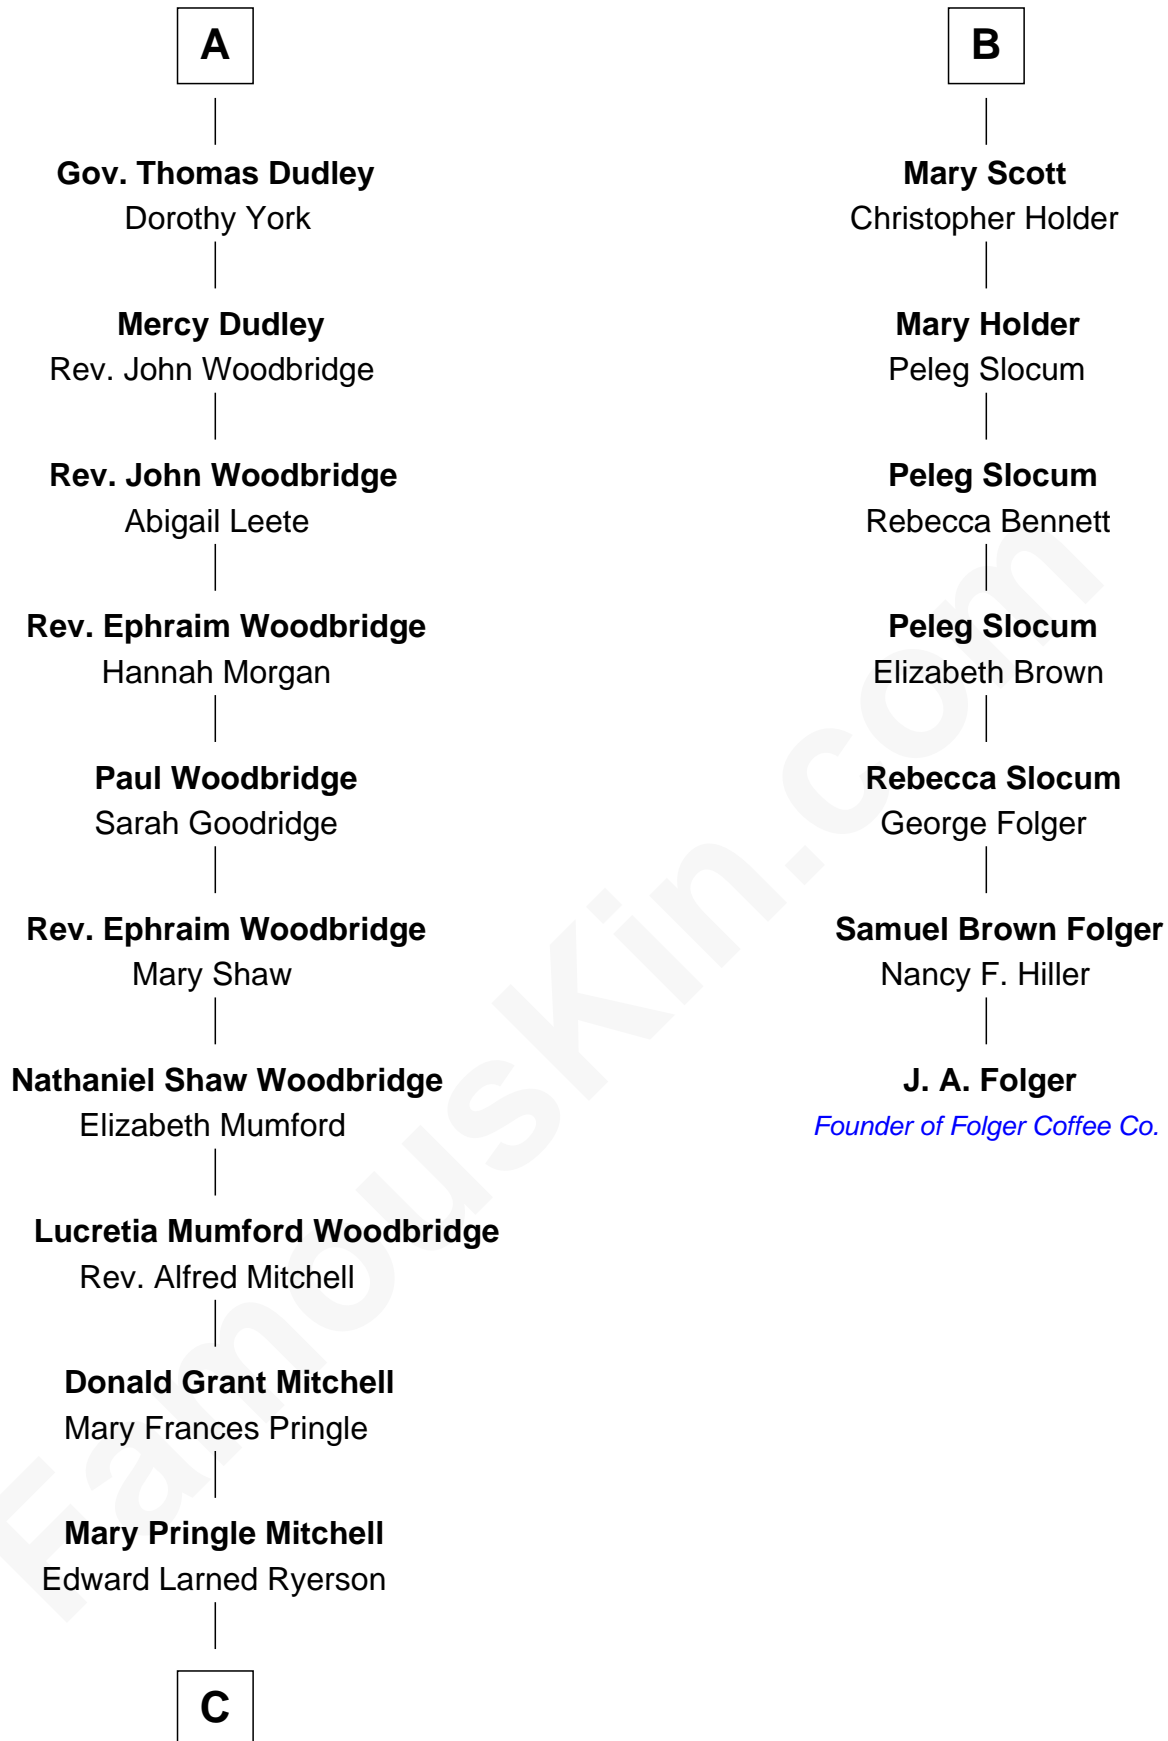

**FamousKin.com**  
**Relationship Chart of**  
**Paget Brewster**  
*TV Actress*

13th cousin 7 times removed of

**J. A. Folger**  
*Founder of Folger Coffee Company*

**C**

—  
**Donald Mitchell Ryerson**

Isabelle McGenniss

—  
**Joan Ryerson**

George Washington Wales Brewster

—  
**Galen Brewster**

Hathaway Tew

—  
**Paget Brewster**

*TV Actress*

FamousKin.com