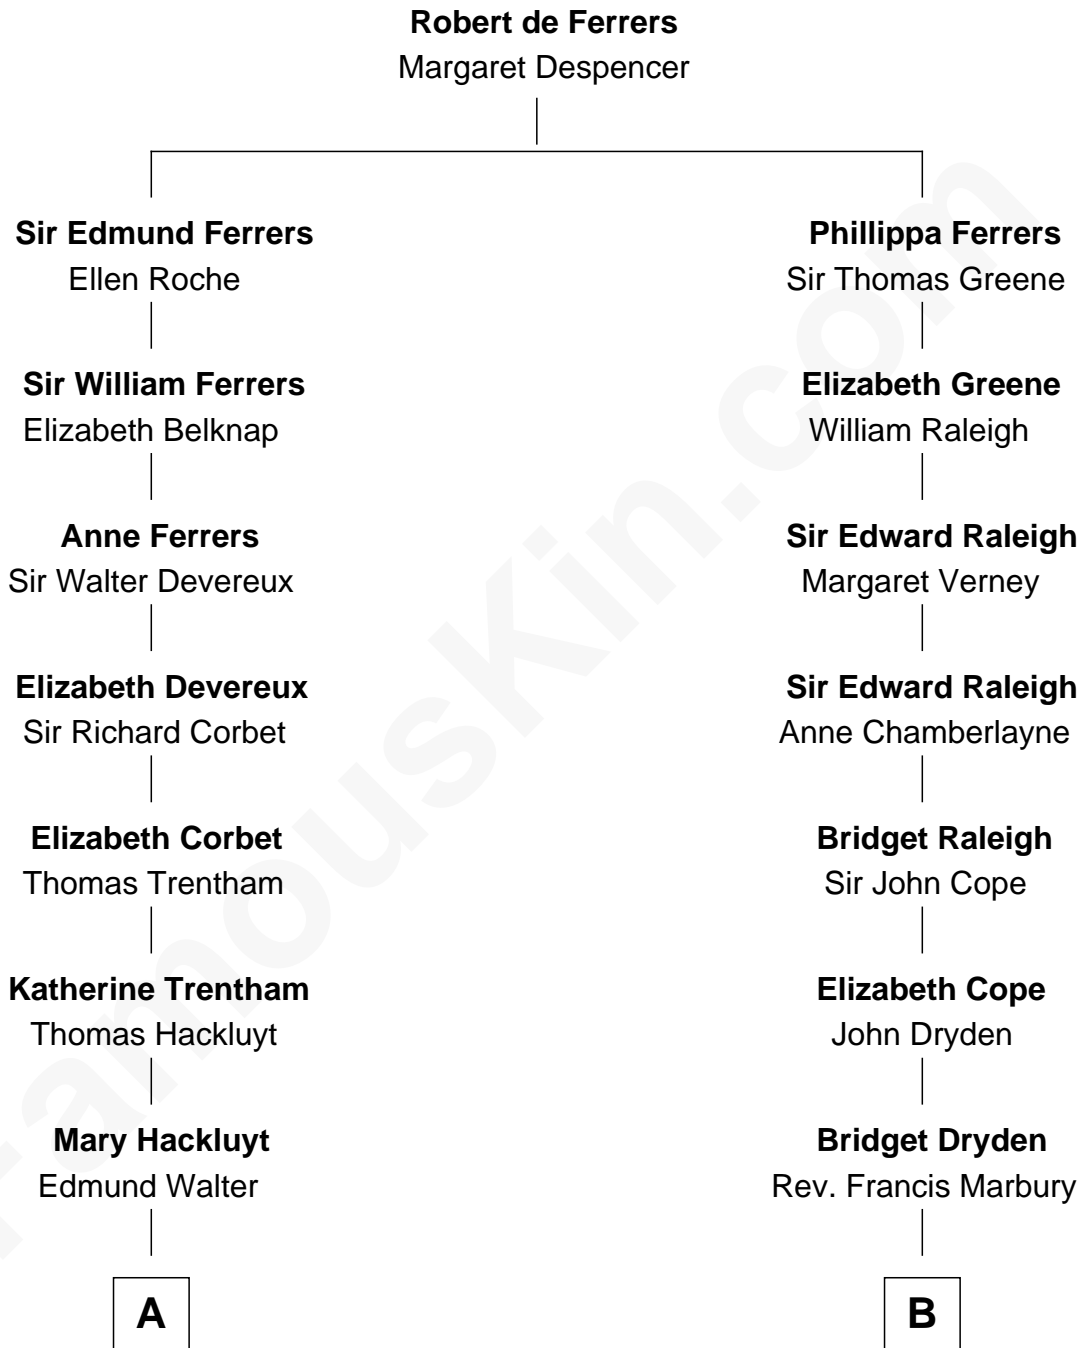

**FamousKin.com**  
**Relationship Chart of**  
**Paget Brewster**  
*TV Actress*

14th cousin 5 times removed of

**J. A. Folger**  
*Founder of Folger Coffee Company*

**A**

**Mary Walter**  
Sir Edward Littleton

**Col. Nathaniel Littleton**  
Ann Southy

**Esther Littleton**  
Col. John Robins

**Esther Robins**  
Arthur Denwood

**Elizabeth Denwood**  
David Wilson

**Samuel Wilson**  
Margaret Custis

**Col. John Custis Wilson**  
Margaret Custis

**Henry Parke Custis Wilson**  
Susan Savage

**Susan Savage Wilson**  
John Ledyard Hodge

**Ellen Mackenzie Hodge**  
Dr. George Washington Wales Brewster

**C**

**B**

**Catherine Marbury**  
Richard Scott

**Mary Scott**  
Christopher Holder