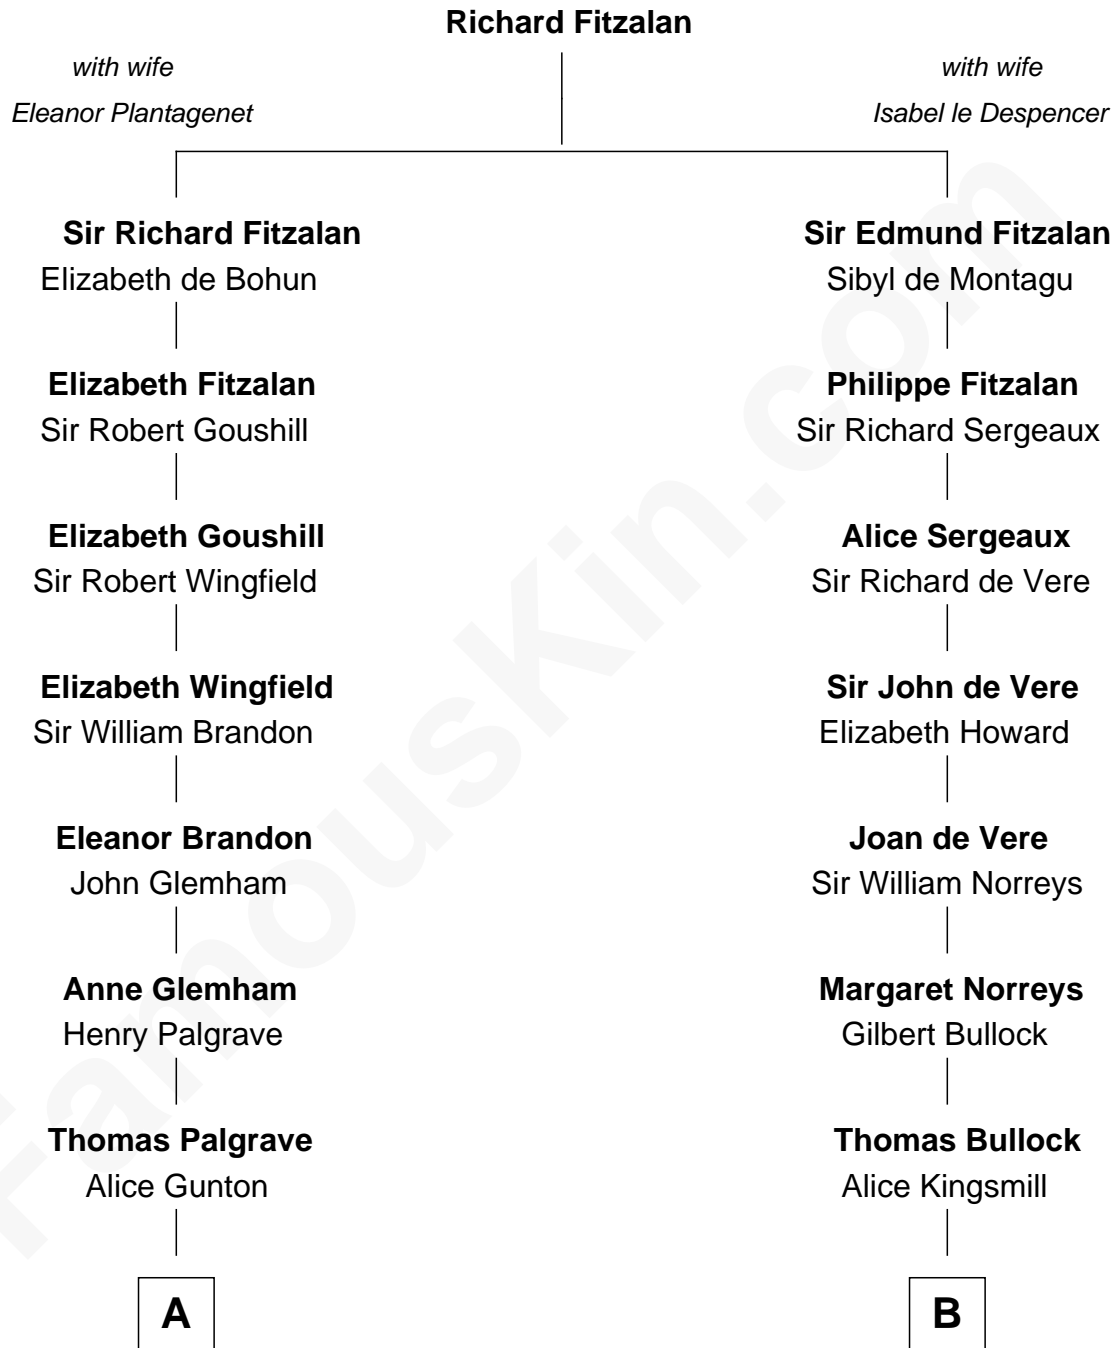

**FamousKin.com**  
**Relationship Chart of**  
**Paget Brewster**  
*TV Actress*

14th cousin 6 times removed of

**Samuel Howard**  
*Boston Tea Party Participant*

**C**

Dr. George Washington Wales Brewster

Ellen Mackenzie Hodge

George Washington Wales Brewster

Joan Ryerson

Galen Brewster

Hathaway Tew

Paget Brewster

*TV Actress*

FamousKin.com