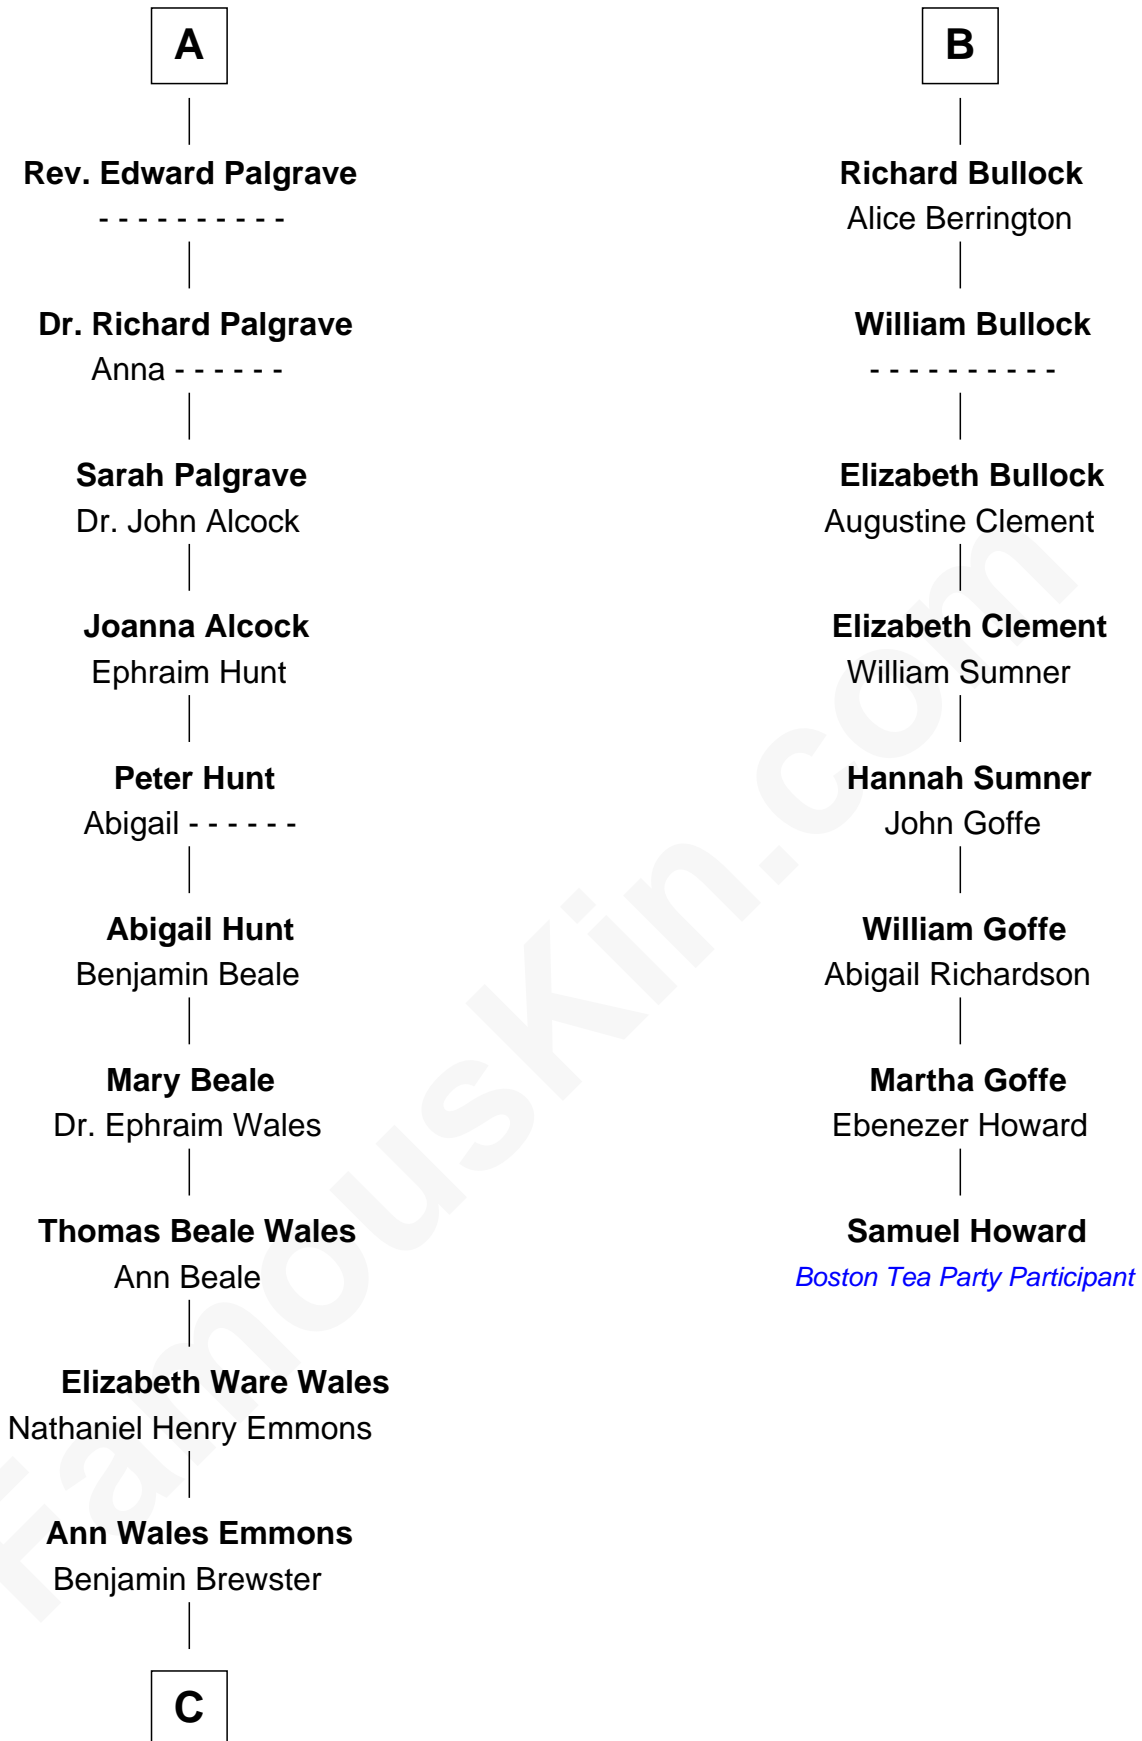

**FamousKin.com**  
**Relationship Chart of**  
**Paget Brewster**  
*TV Actress*

14th cousin 6 times removed of

**Samuel Howard**  
*Boston Tea Party Participant*

**C**

Dr. George Washington Wales Brewster

Ellen Mackenzie Hodge

George Washington Wales Brewster

Joan Ryerson

Galen Brewster

Hathaway Tew

Paget Brewster

*TV Actress*

FamousKin.com